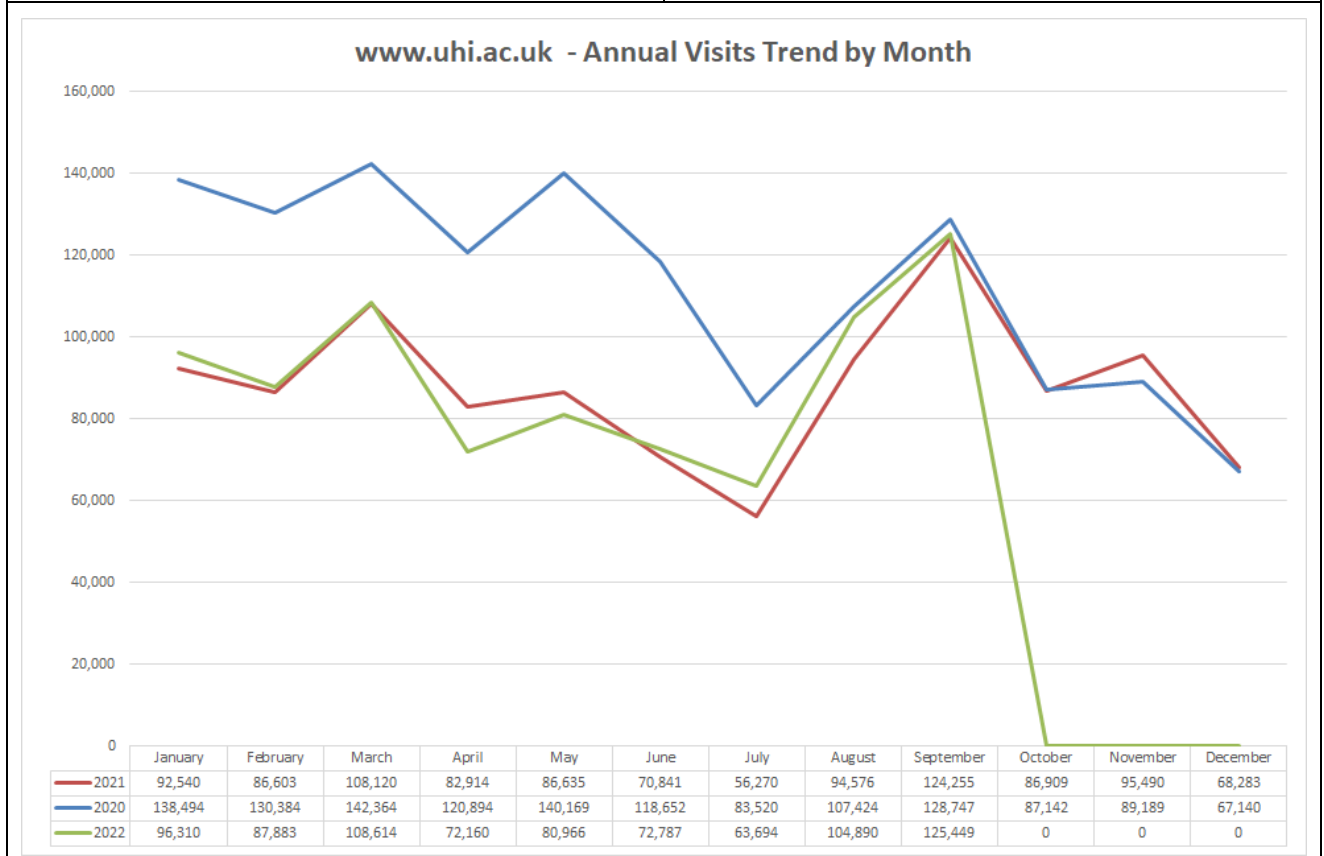

Visits – 125,449		46%	from Google Direct from outwith UK Mobile (of which 53.5% Apple) Average page load time
vs Last Month	▲19.6%	42.4%	
vs Last Year	▲1%	9.6%	
		38.2%	
		2.17s	

Courses by month (previous month)	Courses by year-to-date
<ol style="list-style-type: none"> BSc Nursing (-) BA Hons Childhood Practice (-) PGDE Primary Teaching (4) MSc Applied Data Science (7) MBA Executive (10) BA Hons Child and Youth Studies (3) BSc Hons Psychology (5) HNC Accounting (-) MSc Psychology Conversion (11) BA Hons Business and Management (14) 	<ol style="list-style-type: none"> BSc Nursing PGDE Primary Teaching BA Hons Childhood Practice BSc Hons Psychology MSc Applied Data Science BA Hons Child and Youth Studies MSc Psychology Conversion HNC Childhood Practice MBA Executive MSc Adv. Nurse Practitioner

Applications

Clicks to UCAS 238 (53%)	Internal Applications (Degrees) 1433 (17%) (pageviews)
--------------------------	--------------------------------------------------------

Social Media

Facebook Followers 32,467 +35	Twitter Followers 16,050 +65	YouTube Views 1.146m +3000	Insta Followers 3,998 +27
-----------------------------------------	----------------------------------------	--------------------------------------	-------------------------------------

Campaign Activity

Campaign	Medium	Pageviews	Goal Value
VacancyRSS	eMail	1204	£3.50
VacancyClickOut	Website	522	£6.00
publicloginpage	WiFi	186	£47.50
researchernanotechnology22	Social	141	£0.00
sep22places	Social	119	£6.00
clearing22	Social	113	£156.00
UHIOpenDayClickout	Website	39	£0.00
optometryopenday24Sep	Social	25	£1.00
unplaced2022	Social	22	£0.50
freejancourses22	Social	18	£0.50