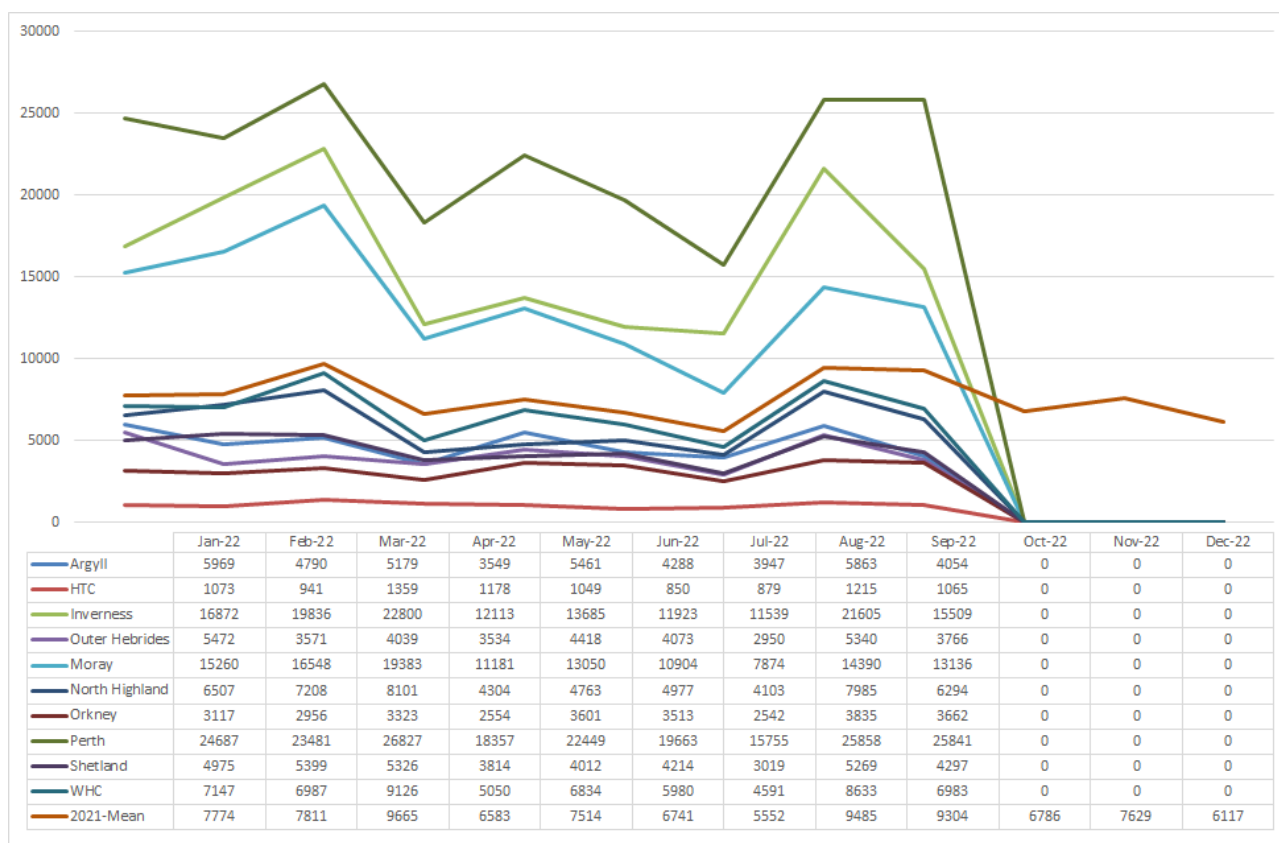

Annual Cycle - One Web Partners

Referrals to www.uhi.ac.uk

From One-Web	From non-One-Web
www.inverness.uhi.ac.uk 2132	sams.ac.uk 147
www.perth.uhi.ac.uk 2062	
www.moray.uhi.ac.uk 1398	
www.whc.uhi.ac.uk 675	
www.northhighland.uhi.ac.uk 595	
www.outerhebrides.uhi.ac.uk 452	
www.shetland.uhi.ac.uk 428	
www.argyll.uhi.ac.uk 409	
www.orkney.uhi.ac.uk 381	
www.htc.uhi.ac.uk 128	

Campaign Activity

Campaign	Medium	Pageviews	Goal Value
VacancyRSS	eMail	1204	£3.50
VacancyClickOut	Website	522	£6.00
publicloginpage	WiFi	186	£47.50
researchernanotechnology22	Social	141	£0.00
sep22places	Social	119	£6.00
clearing22	Social	113	£156.00
UHIOpenDayClickout	Website	39	£0.00
optometryopenday24Sep	Social	25	£1.00
unplaced2022	Social	22	£0.50
freejancourses22	Social	18	£0.50