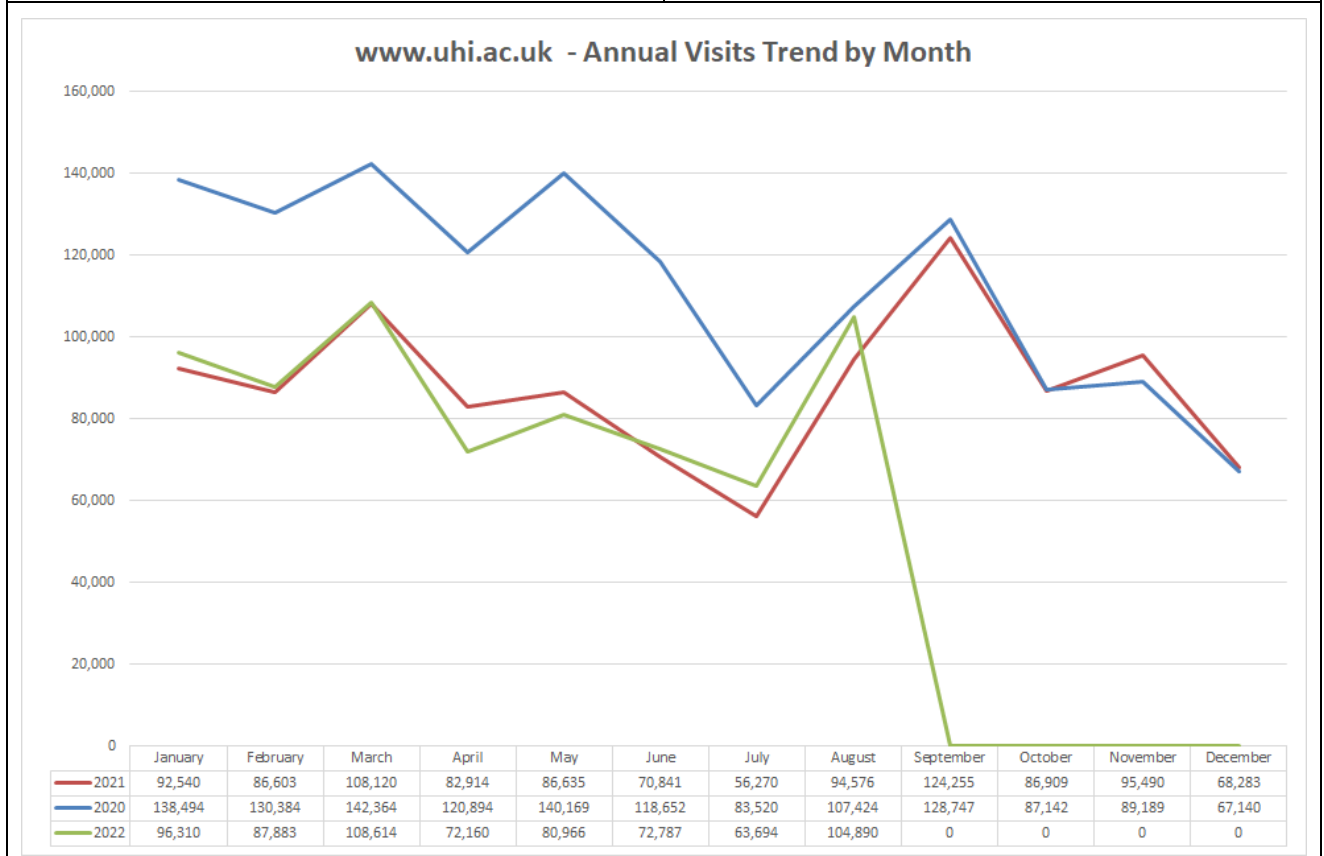

<b>Visits – 104,890</b>		42%	from Google
vs Last Month vs Last Year	▲64.7%	47.5%	Direct
	▲10.9%	10.5%	from outwith UK
		46.4%	Mobile (of which 51.6% Apple)
		2.78s	Average page load time

<b>Courses by month</b> (previous month)	<b>Courses by year-to-date</b>
<ol style="list-style-type: none"> <li>BSc Nursing (2)</li> <li>BA Hons Childhood Practice (6)</li> <li>BA Hons Child and Youth Studies (7)</li> <li>PGDE Primary Teaching (1)</li> <li>BSc Hons Psychology (4)</li> <li>HNC Childhood Practice (8)</li> <li>MSc Applied Data Science (3)</li> <li>HNC Accounting (13)</li> <li>HNC Social Sciences (41)</li> <li>MBA Executive (11)</li> </ol>	<ol style="list-style-type: none"> <li>BSc Nursing</li> <li>PGDE Primary Teaching</li> <li>BA Hons Childhood Practice</li> <li>BSc Hons Psychology</li> <li>MSc Applied Data Science</li> <li>BA Hons Child and Youth Studies</li> <li>MSc Psychology Conversion</li> <li>HNC Childhood Practice</li> <li>MSc Adv. Nurse Practitioner</li> <li>MA Health and Wellbeing</li> </ol>

**Applications**

Clicks to UCAS 450 (11%)	Internal Applications (Degrees) 1754 (45%) (pageviews)
--------------------------	--

**Social Media**

<b>Facebook Followers</b> 32,432 +41	<b>Twitter Followers</b> 15,985 +93	<b>YouTube Views</b> 1.142m +3080	<b>Insta Followers</b> 3,971 +34
---	--	--------------------------------------	-------------------------------------

### Campaign Activity

Campaign	Medium	Pageviews	Goal Value
VacancyClickOut	Website	558	£12.50
VacancyRSS	eMail	365	£1.50
sep22places	Social	249	£66.50
UHIOpenDayClickout	Website	181	£2.50
unplaced2022	UCAS	150	£208.50
clearing22	Social	118	£58.00
commsassaug22	Social	111	£0.00
nursingsep22push	Social	84	£31.00
publicloginpage	WiFi	67	£8.50
examresults22	Social	45	£0.50