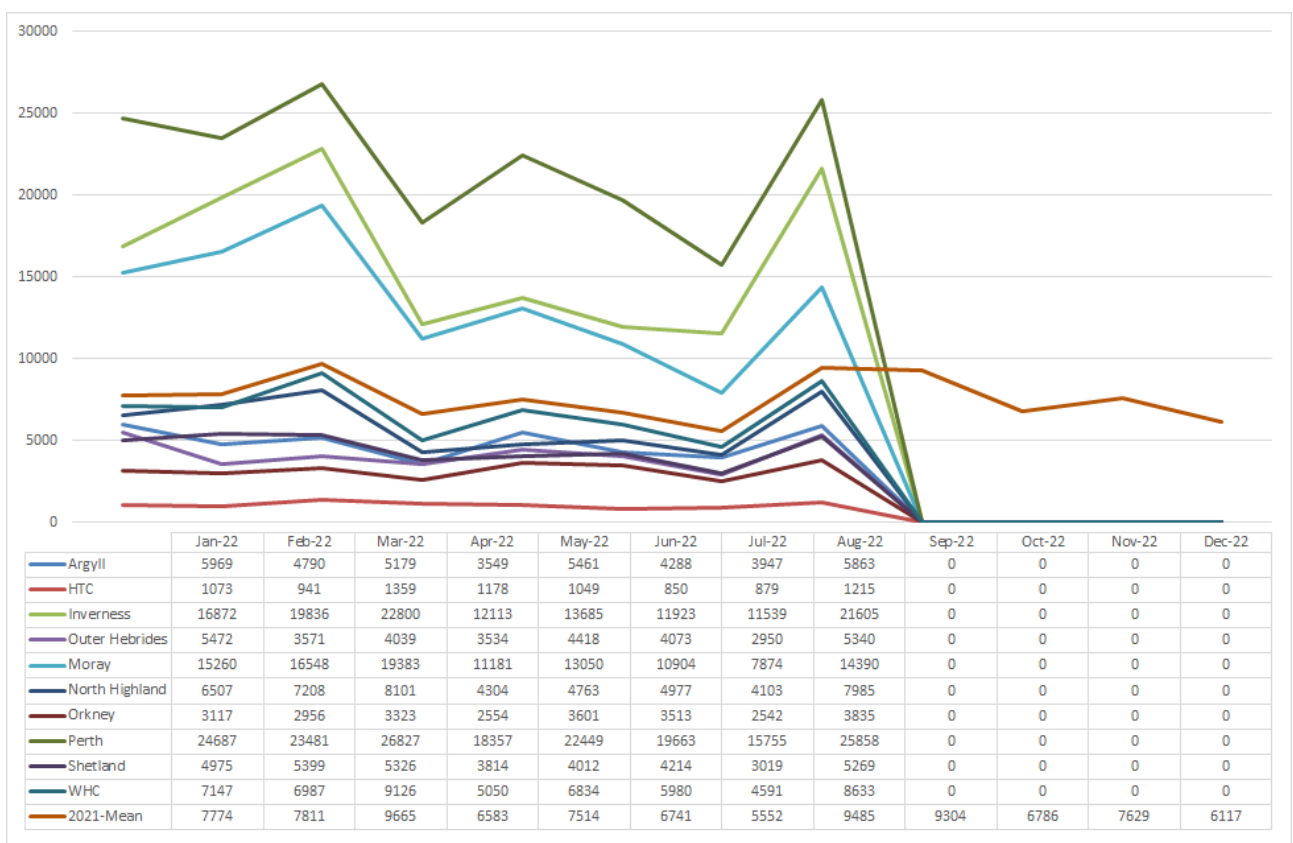

<b>Visits – 104,890</b>		42%	from Google
vs Last Month vs Last Year	▲64.7%	47.5%	Direct
	▲10.9%	10.5%	from outwith UK
		46.4%	Mobile (of which 51.6% Apple)
		2.78s	Average page load time

<b>Courses by month</b> (previous month)	<b>Courses by year-to-date</b>
<ol style="list-style-type: none"> <li>BSc Nursing (2)</li> <li>BA Hons Childhood Practice (6)</li> <li>BA Hons Child and Youth Studies (7)</li> <li>PGDE Primary Teaching (1)</li> <li>BSc Hons Psychology (4)</li> <li>HNC Childhood Practice (8)</li> <li>MSc Applied Data Science (3)</li> <li>HNC Accounting (13)</li> <li>HNC Social Sciences (41)</li> <li>MBA Executive (11)</li> </ol>	<ol style="list-style-type: none"> <li>BSc Nursing</li> <li>PGDE Primary Teaching</li> <li>BA Hons Childhood Practice</li> <li>BSc Hons Psychology</li> <li>MSc Applied Data Science</li> <li>BA Hons Child and Youth Studies</li> <li>MSc Psychology Conversion</li> <li>HNC Childhood Practice</li> <li>MSc Adv. Nurse Practitioner</li> <li>MA Health and Wellbeing</li> </ol>

**Applications**

Clicks to UCAS 450 (11%)	Internal Applications (Degrees) 1754 (45%) (pageviews)
--------------------------	--

**Social Media**

<b>Facebook Followers</b> 32,432 +41	<b>Twitter Followers</b> 15,985 +93	<b>YouTube Views</b> 1.142m +3080	<b>Insta Followers</b> 3,971 +34
---	--	--------------------------------------	-------------------------------------

### Annual Cycle - One Web Partners