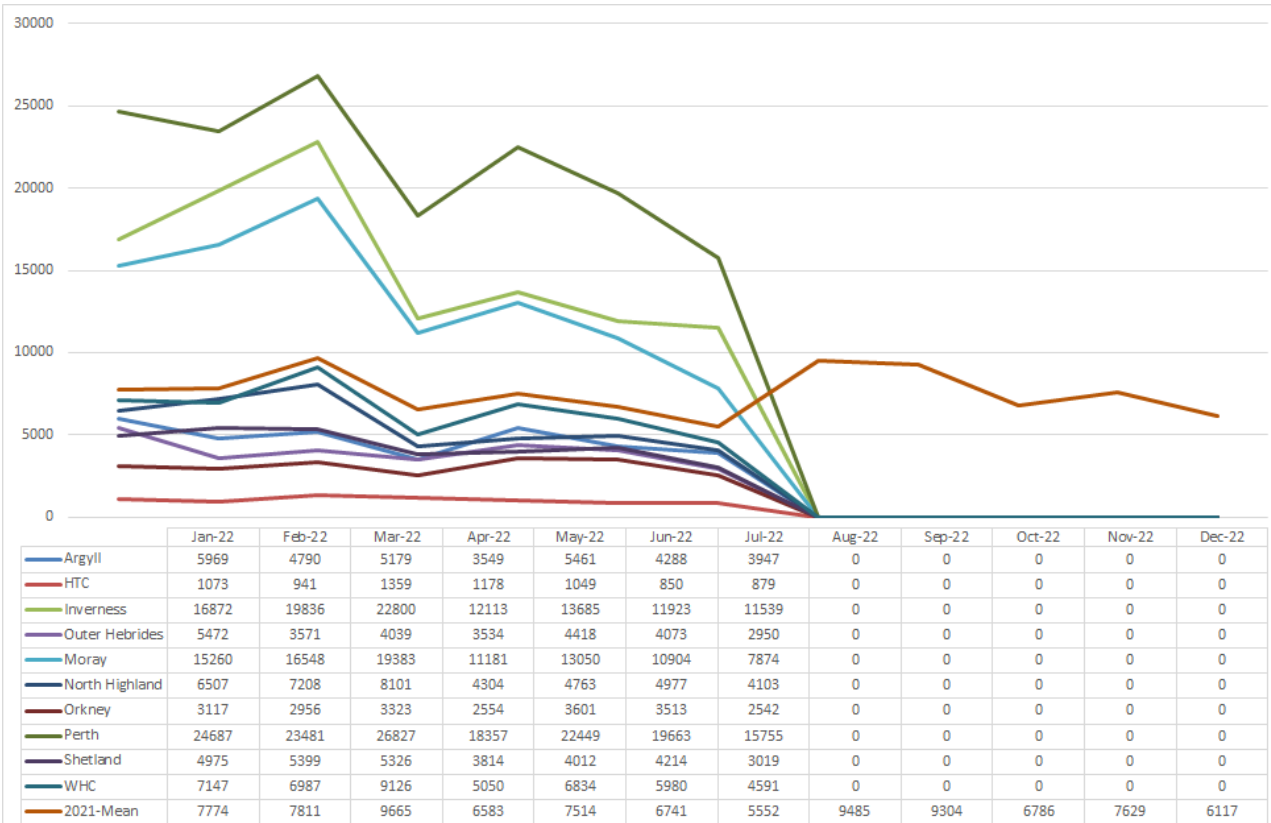

<b>Visits – 63,694</b>		33.6%	from Google Direct from outwith UK Mobile (of which 51.6% Apple) Average page load time
vs Last Month	▼12.5%	53.3%	
vs Last Year	▲13%	14.3%	
		50.8%	
		2.46s	

<b>Courses by month</b> (previous month)	<b>Courses by year-to-date</b>
<ol style="list-style-type: none"> <li>PGDE Primary Teaching (5)</li> <li>BSc Nursing (1)</li> <li>MSc Applied Data Science (7)</li> <li>BSc Hons Psychology (8)</li> <li>MSc Psychology Conversion (6)</li> <li>BA Hons Childhood Practice (3)</li> <li>BA Hons Child and Youth Studies (4)</li> <li>HNC Childhood Practice (9)</li> <li>HNC Counselling (2)</li> <li>MLitt Viking Studies (20)</li> </ol>	<ol style="list-style-type: none"> <li>BSc Nursing</li> <li>PGDE Primary Teaching</li> <li>BA Hons Childhood Practice</li> <li>BSc Hons Psychology</li> <li>MSc Applied Data Science</li> <li>BA Hons Child and Youth Studies</li> <li>MSc Psychology Conversion</li> <li>HNC Childhood Practice</li> <li>MSc Adv. Nurse Practitioner</li> <li>MA Health and Wellbeing</li> </ol>

**Applications**

Clicks to UCAS 504 (27%)	Internal Applications (Degrees) 1213 (18%) (pageviews)
--------------------------	--

**Social Media**

<b>Facebook Followers</b> 32,391 -	<b>Twitter Followers</b> 15,892 +36	<b>YouTube Views</b> 1.139m +284,642	<b>Insta Followers</b> 3,937 +36
---------------------------------------	--	---	-------------------------------------

### Annual Cycle - One Web Partners