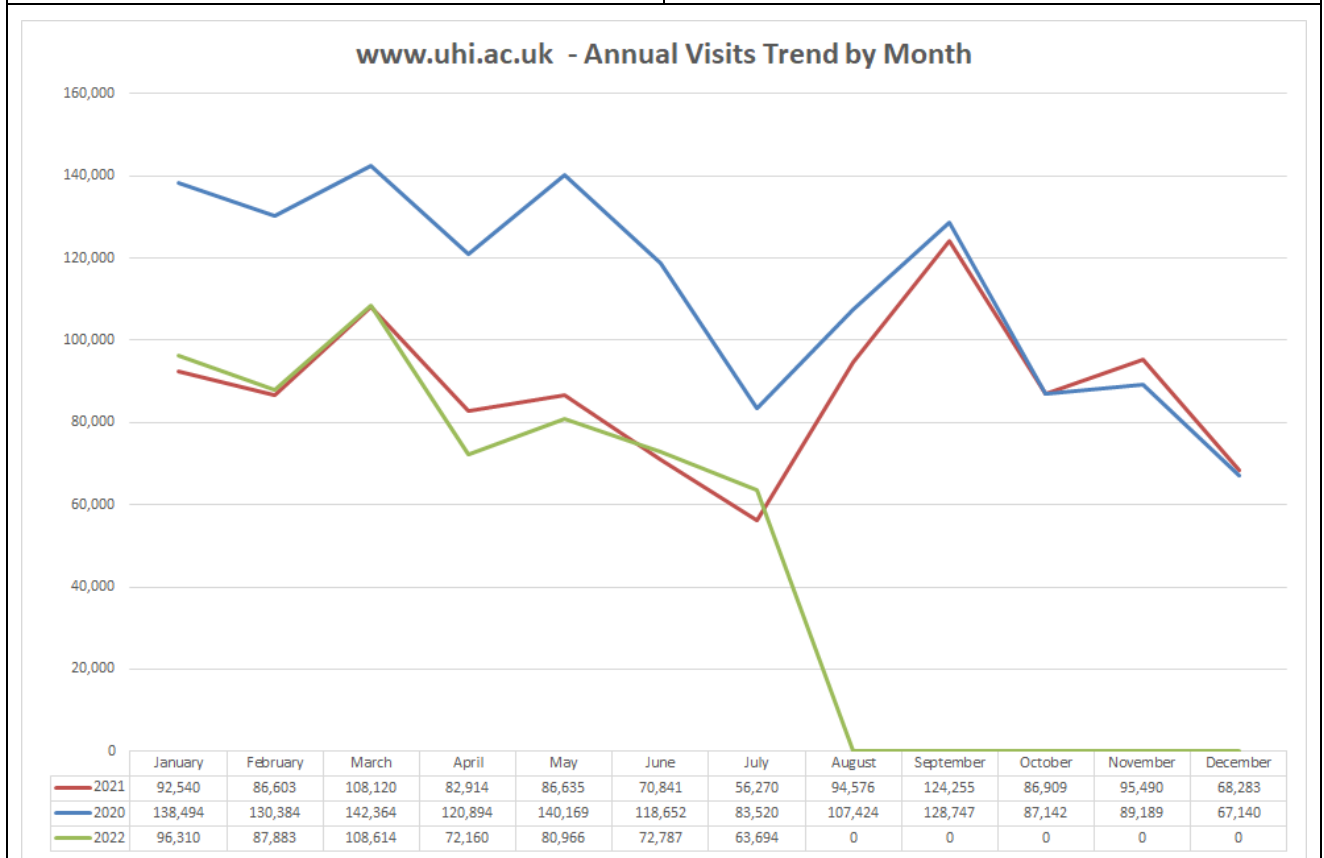

<b>Visits – 63,694</b>		33.6%	from Google Direct from outwith UK Mobile (of which 51.6% Apple) Average page load time
vs Last Month	▼12.5%	53.3%	
vs Last Year	▲13%	14.3%	
		50.8%	
		2.46s	

<b>Courses by month</b> (previous month)	<b>Courses by year-to-date</b>
<ol style="list-style-type: none"> <li>PGDE Primary Teaching (5)</li> <li>BSc Nursing (1)</li> <li>MSc Applied Data Science (7)</li> <li>BSc Hons Psychology (8)</li> <li>MSc Psychology Conversion (6)</li> <li>BA Hons Childhood Practice (3)</li> <li>BA Hons Child and Youth Studies (4)</li> <li>HNC Childhood Practice (9)</li> <li>HNC Counselling (2)</li> <li>MLitt Viking Studies (20)</li> </ol>	<ol style="list-style-type: none"> <li>BSc Nursing</li> <li>PGDE Primary Teaching</li> <li>BA Hons Childhood Practice</li> <li>BSc Hons Psychology</li> <li>MSc Applied Data Science</li> <li>BA Hons Child and Youth Studies</li> <li>MSc Psychology Conversion</li> <li>HNC Childhood Practice</li> <li>MSc Adv. Nurse Practitioner</li> <li>MA Health and Wellbeing</li> </ol>

**Applications**

Clicks to UCAS 504 (27%)	Internal Applications (Degrees) 1213 (18%) (pageviews)
--------------------------	--

**Social Media**

<b>Facebook Followers</b> 32,391 -	<b>Twitter Followers</b> 15,892 +36	<b>YouTube Views</b> 1.139m +284,642	<b>Insta Followers</b> 3,937 +36
---------------------------------------	--	---	-------------------------------------