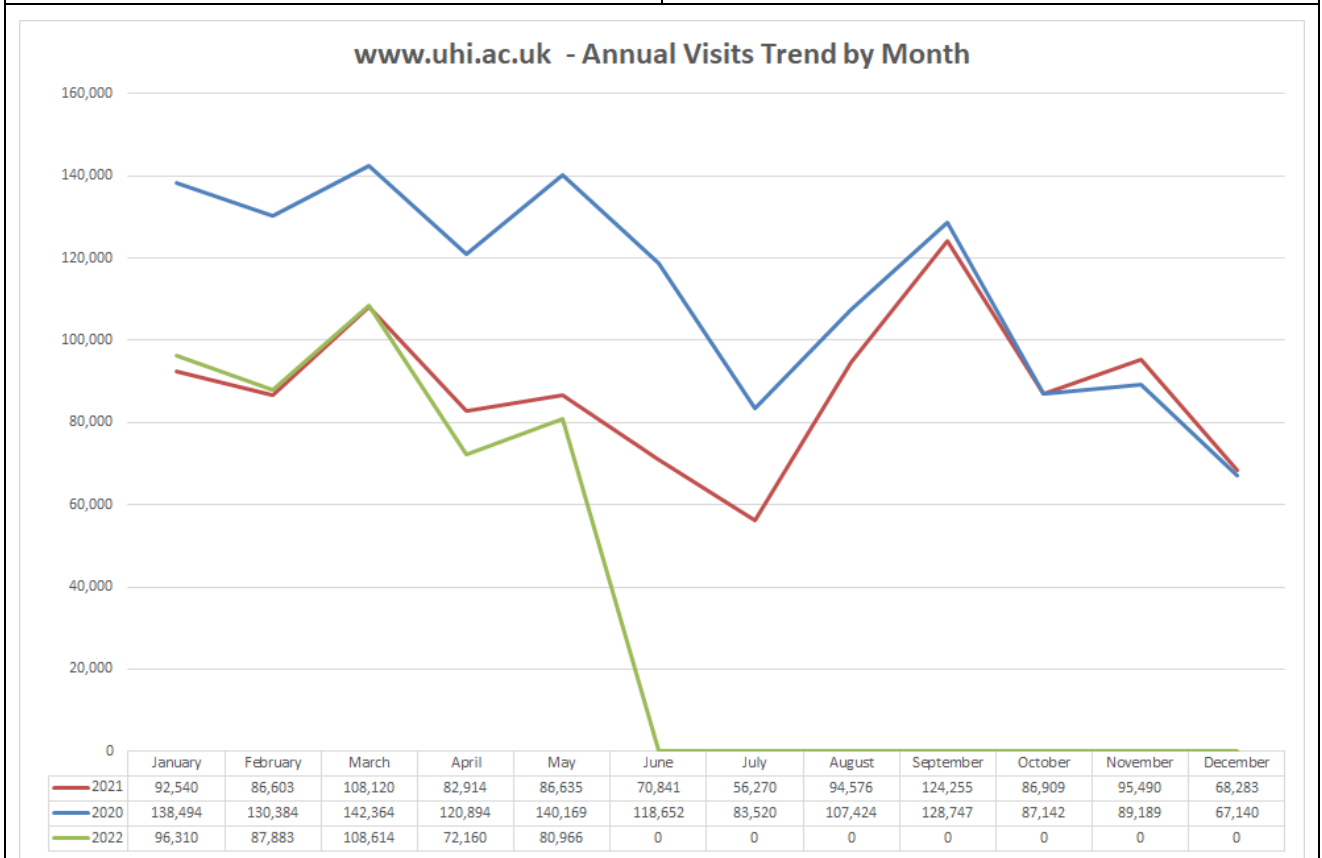

<b>Visits – 80,966</b>		39.4%	from Google Direct from outwith UK Mobile (of which 50.5% Apple) Average page load time
vs Last Month vs Last Year	▲ 12%	49.3%	
	▼ 6.5%	11.1%	
		38.8%	
		1.88	

<b>Courses by month</b> (previous month)	<b>Courses by year-to-date</b>
<ol style="list-style-type: none"> <li>BSc Nursing (-)</li> <li>PGDE Primary Teaching (4)</li> <li>BA Hons Childhood Practice (-)</li> <li>BA Hons Child and Youth Studies (6)</li> <li>BSc Hons Psychology (-)</li> <li>MSc Psychology Conversion (7)</li> <li>MSc Adv. Nurse Practitioner (10)</li> <li>MSc Applied Data Science (2)</li> <li>HNC Childhood Practice (12)</li> <li>MBA Executive (8)</li> </ol>	<ol style="list-style-type: none"> <li>BSc Nursing</li> <li>PGDE Primary Teaching</li> <li>BSc Hons Psychology</li> <li>BA Hons Childhood Practice</li> <li>MSc Applied Data Science</li> <li>BA Hons Child and Youth Studies</li> <li>MSc Psychology Conversion</li> <li>MSc Adv. Nurse Practitioner</li> <li>MA Health and Wellbeing</li> <li>HNC Childhood Practice</li> </ol>

**Applications**

Clicks to UCAS 434 (68%)	Internal Applications (Degrees) 1597 (46%) (pageviews)
--------------------------	--

**Social Media**

<b>Facebook Likes</b> 30,206 +52	<b>Twitter Followers</b> 15,896 +33	<b>YouTube Views</b> 678,779 +73,957	<b>Flickr Views</b> 451,883 +1115
-------------------------------------	--	---	--------------------------------------