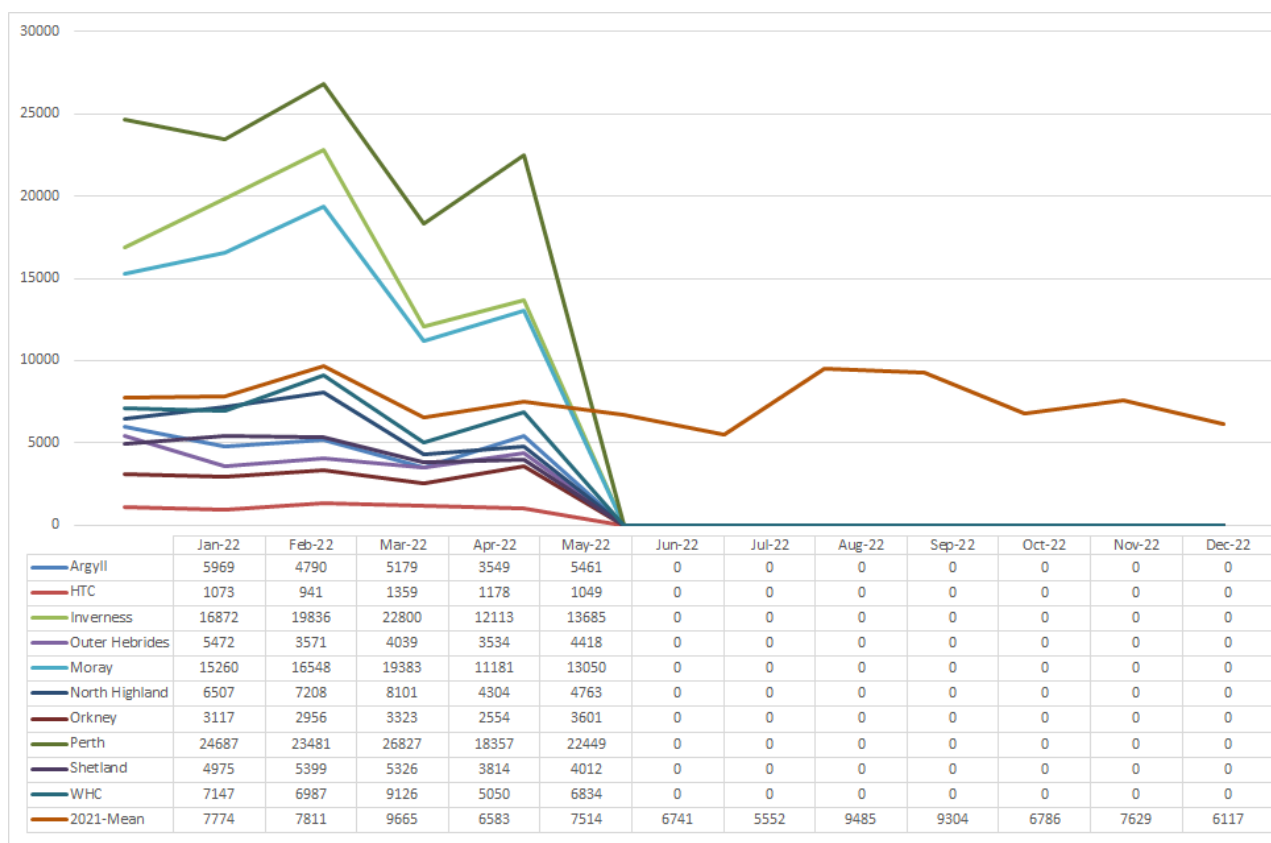

<b>Visits – 80,966</b>		39.4%	from Google Direct from outwith UK Mobile (of which 50.5% Apple) Average page load time
vs Last Month vs Last Year	▲ 12%	49.3%	
	▼ 6.5%	11.1%	
		38.8%	
		1.88	

<b>Courses by month</b> (previous month)	<b>Courses by year-to-date</b>
<ol style="list-style-type: none"> <li>BSc Nursing (-)</li> <li>PGDE Primary Teaching (4)</li> <li>BA Hons Childhood Practice (-)</li> <li>BA Hons Child and Youth Studies (6)</li> <li>BSc Hons Psychology (-)</li> <li>MSc Psychology Conversion (7)</li> <li>MSc Adv. Nurse Practitioner (10)</li> <li>MSc Applied Data Science (2)</li> <li>HNC Childhood Practice (12)</li> <li>MBA Executive (8)</li> </ol>	<ol style="list-style-type: none"> <li>BSc Nursing</li> <li>PGDE Primary Teaching</li> <li>BSc Hons Psychology</li> <li>BA Hons Childhood Practice</li> <li>MSc Applied Data Science</li> <li>BA Hons Child and Youth Studies</li> <li>MSc Psychology Conversion</li> <li>MSc Adv. Nurse Practitioner</li> <li>MA Health and Wellbeing</li> <li>HNC Childhood Practice</li> </ol>

**Applications**

Clicks to UCAS 434 (68%)	Internal Applications (Degrees) 1597 (46%) (pageviews)
--------------------------	--

**Social Media**

<b>Facebook Likes</b> 30,206 +52	<b>Twitter Followers</b> 15,896 +33	<b>YouTube Views</b> 678,779 +73,957	<b>Flickr Views</b> 451,883 +1115
-------------------------------------	--	---	--------------------------------------

### Annual Cycle - One Web Partners