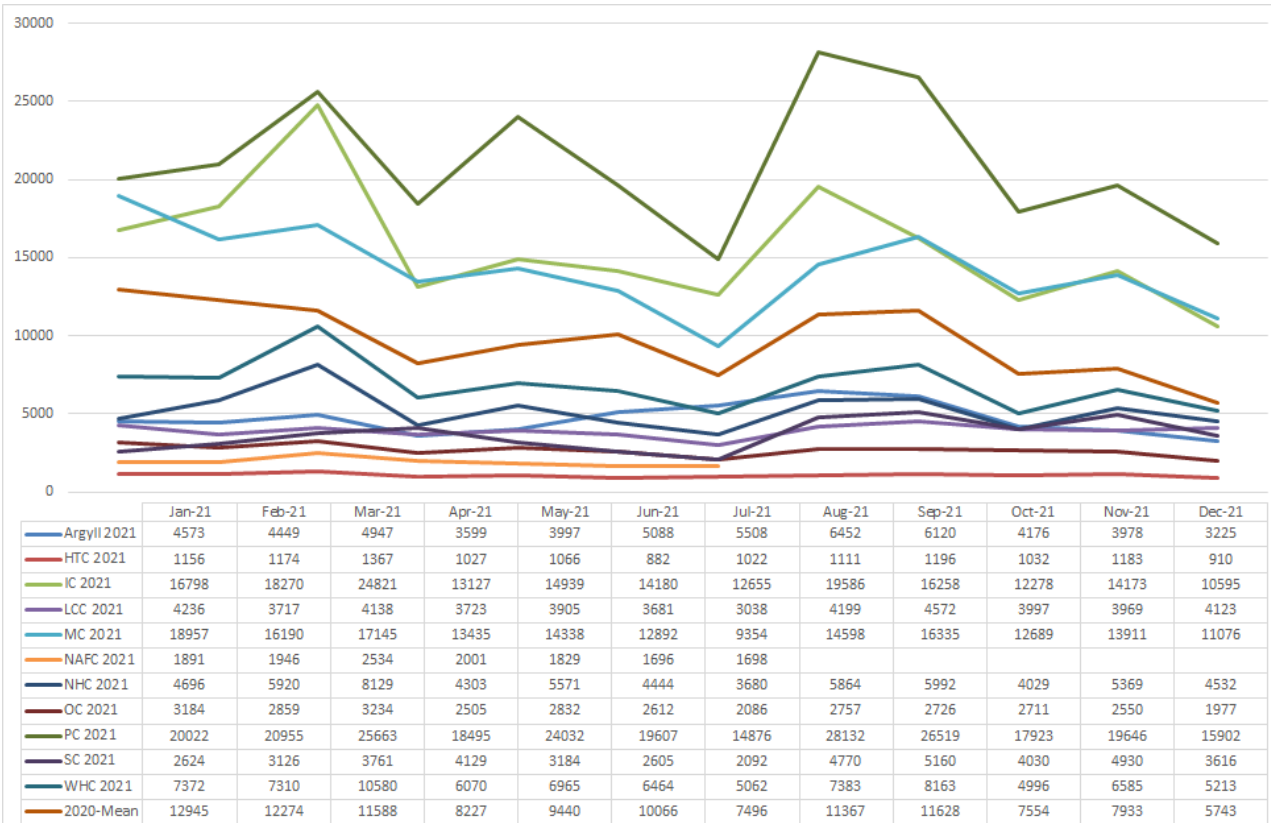

<b>Visits – 68,283</b>		36.2%	from Google Direct from outwith UK Mobile (of which 46% Apple) Average page load time
vs Last Month	▼28.5%	54.6%	
vs Last Year	▲1.7%	11.8%	
		35.3%	
		3.18s	

<b>Courses by month</b> (previous month)	<b>Courses by year-to-date</b>
<ol style="list-style-type: none"> <li>BSc Nursing (-)</li> <li>PGDE Primary Teaching (-)</li> <li>BA Hons Childhood Practice (-)</li> <li>BA Hons Child and Youth Studies (5)</li> <li>MSc Applied Data Science (14)</li> <li>BSc Hons Psychology (4)</li> <li>MLitt Viking Studies (-)</li> <li>MSc Psychology Conversion (-)</li> <li>MSc Advanced Nurse Practitioner (6)</li> <li>PGDE Secondary (11)</li> </ol>	<ol style="list-style-type: none"> <li>BSc Nursing</li> <li>PGDE Primary Teaching</li> <li>BA Hons Childhood Practice</li> <li>BSc Hons Psychology</li> <li>MSc Psychology Conversion</li> <li>BA Hons Child and Youth Studies</li> <li>PGDE Secondary</li> <li>MLitt Viking Studies</li> <li>MA Health and Wellbeing</li> <li>HNC Childhood Practice</li> </ol>

**Applications**

Clicks to UCAS 174 (40%)	Internal Applications (Degrees) 684 (38%) (pageviews)
--------------------------	---

**Social Media**

<b>Facebook Likes</b> 29,858 +47	<b>Twitter Followers</b> 15,607 +60	<b>YouTube Views</b> 519,408 +4449	<b>Flickr Views</b> 446,139 +644
-------------------------------------	--	---------------------------------------	-------------------------------------

### Annual Cycle - One Web Partners