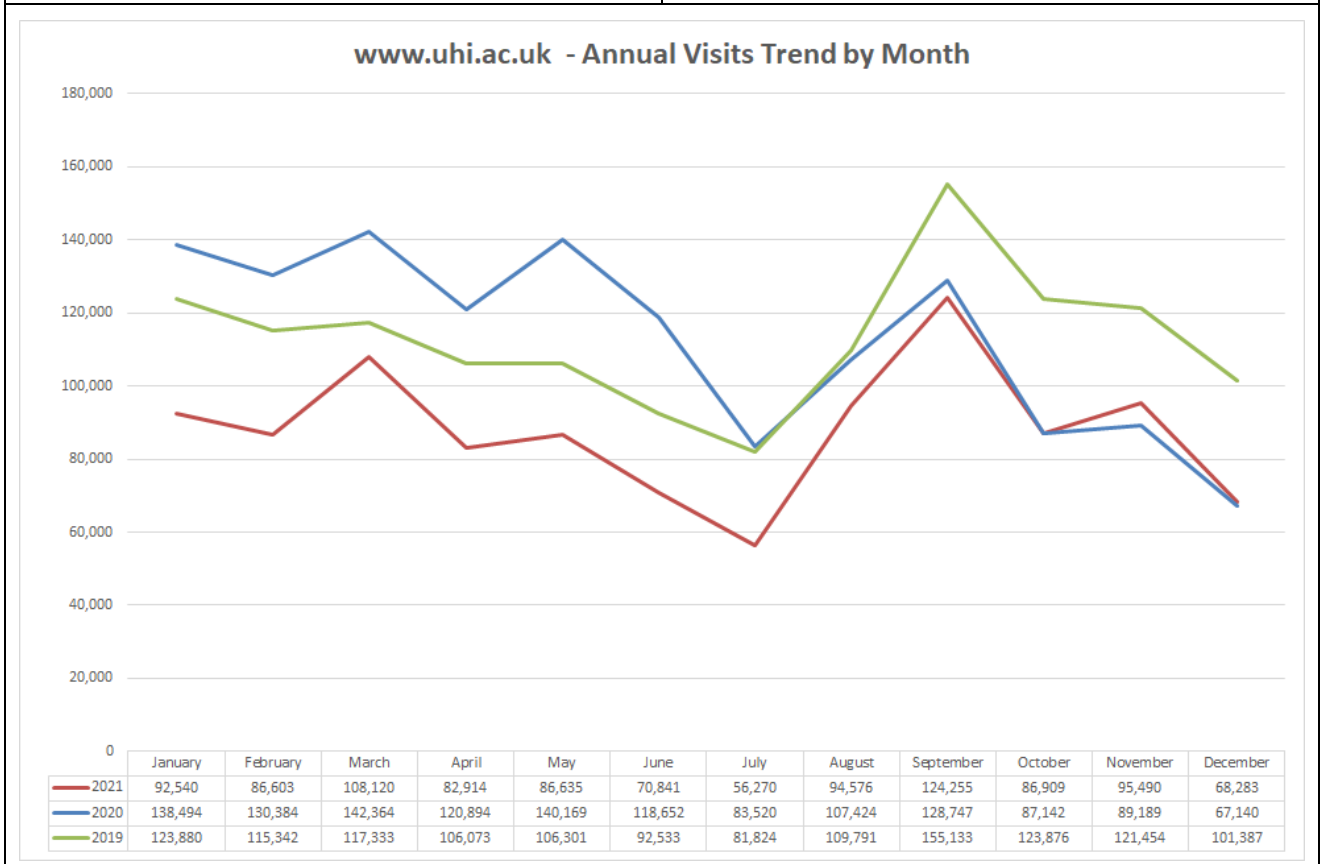

<b>Visits – 68,283</b>		36.2%	from Google Direct from outwith UK Mobile (of which 46% Apple) Average page load time
vs Last Month	▼28.5%	54.6%	
vs Last Year	▲1.7%	11.8%	
		35.3%	
		3.18s	

<b>Courses by month</b> (previous month)	<b>Courses by year-to-date</b>
<ol style="list-style-type: none"> <li>BSc Nursing (-)</li> <li>PGDE Primary Teaching (-)</li> <li>BA Hons Childhood Practice (-)</li> <li>BA Hons Child and Youth Studies (5)</li> <li>MSc Applied Data Science (14)</li> <li>BSc Hons Psychology (4)</li> <li>MLitt Viking Studies (-)</li> <li>MSc Psychology Conversion (-)</li> <li>MSc Advanced Nurse Practitioner (6)</li> <li>PGDE Secondary (11)</li> </ol>	<ol style="list-style-type: none"> <li>BSc Nursing</li> <li>PGDE Primary Teaching</li> <li>BA Hons Childhood Practice</li> <li>BSc Hons Psychology</li> <li>MSc Psychology Conversion</li> <li>BA Hons Child and Youth Studies</li> <li>PGDE Secondary</li> <li>MLitt Viking Studies</li> <li>MA Health and Wellbeing</li> <li>HNC Childhood Practice</li> </ol>

**Applications**

Clicks to UCAS 174 (40%)	Internal Applications (Degrees) 684 (38%) (pageviews)
--------------------------	---

**Social Media**

<b>Facebook Likes</b> 29,858 +47	<b>Twitter Followers</b> 15,607 +60	<b>YouTube Views</b> 519,408 +4449	<b>Flickr Views</b> 446,139 +644
-------------------------------------	--	---------------------------------------	-------------------------------------