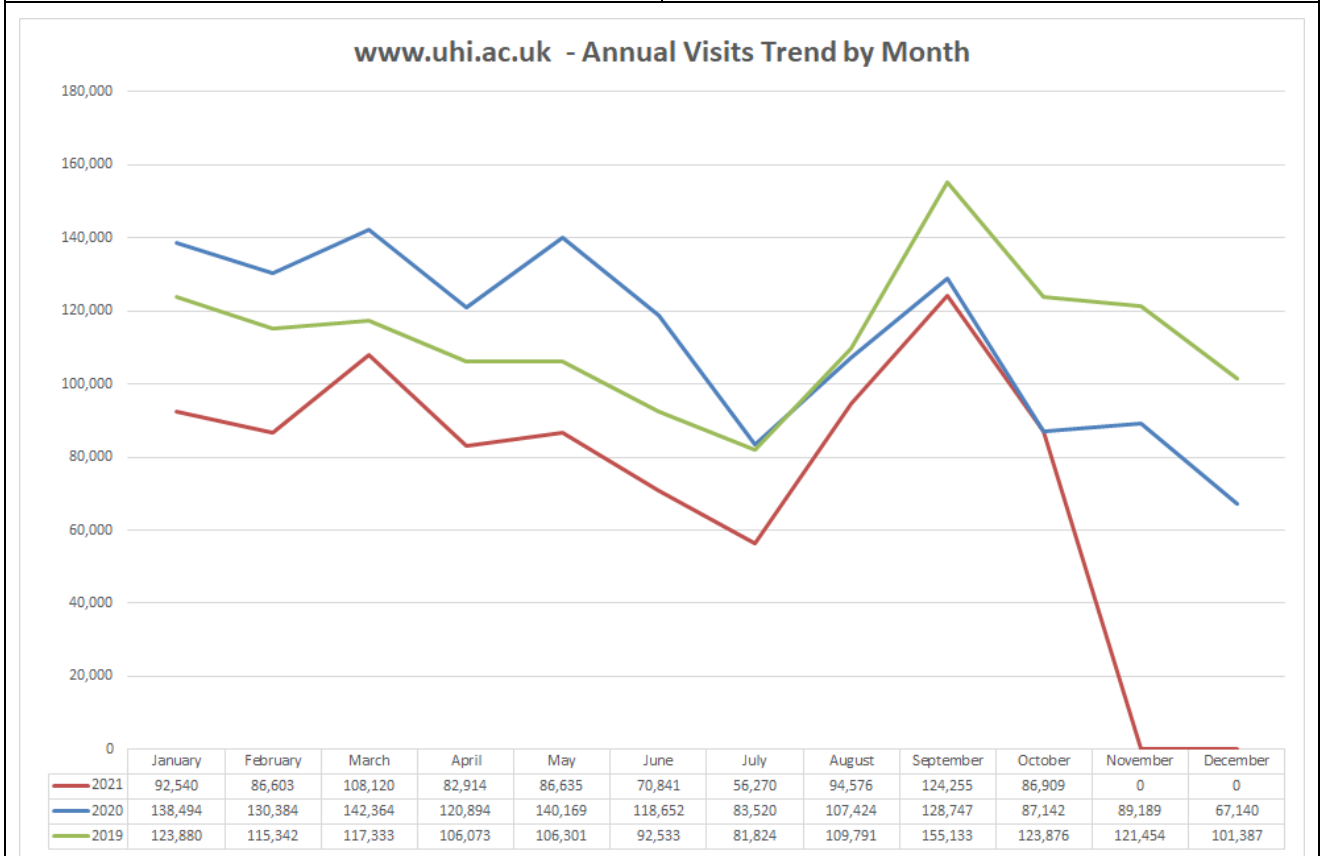

Visits – 86,909		33.3%	from Google Direct from outwith UK Mobile (of which 42% Apple) Average page load time
vs Last Month	▼30%	54.8%	
vs Last Year	▼0.3%	11.3%	
		32.2%	
		1.97s	

Courses by month (previous month)	Courses by year-to-date
<ol style="list-style-type: none"> BSc Nursing (-) PGDE Primary Teaching (-) BSc Hons Psychology (4) BA Hons Childhood Practice (3) MSc Psychology Conversion (6) BA Hons Child and Youth Studies (5) MSc Advanced Nurse Practitioner (17) MBA Executive (15) MSc Applied Data Science (-) BSc Hons Marine Science (11) 	<ol style="list-style-type: none"> BSc Nursing PGDE Primary Teaching BA Hons Childhood Practice BSc Hons Psychology MSc Psychology Conversion BA Hons Child and Youth Studies PGDE Secondary MLitt Viking Studies BA Hons Health and Social Studies MA Health and Wellbeing

Applications

Clicks to UCAS 163 (63%)	Internal Applications (Degrees) 833 (32%) (pageviews)
--------------------------	---

Social Media

Facebook Likes 29,577 +91	Twitter Followers 15,468 +57	YouTube Views 507,312 +4580	Flickr Views 443,839+588
-------------------------------------	--	---------------------------------------	------------------------------------