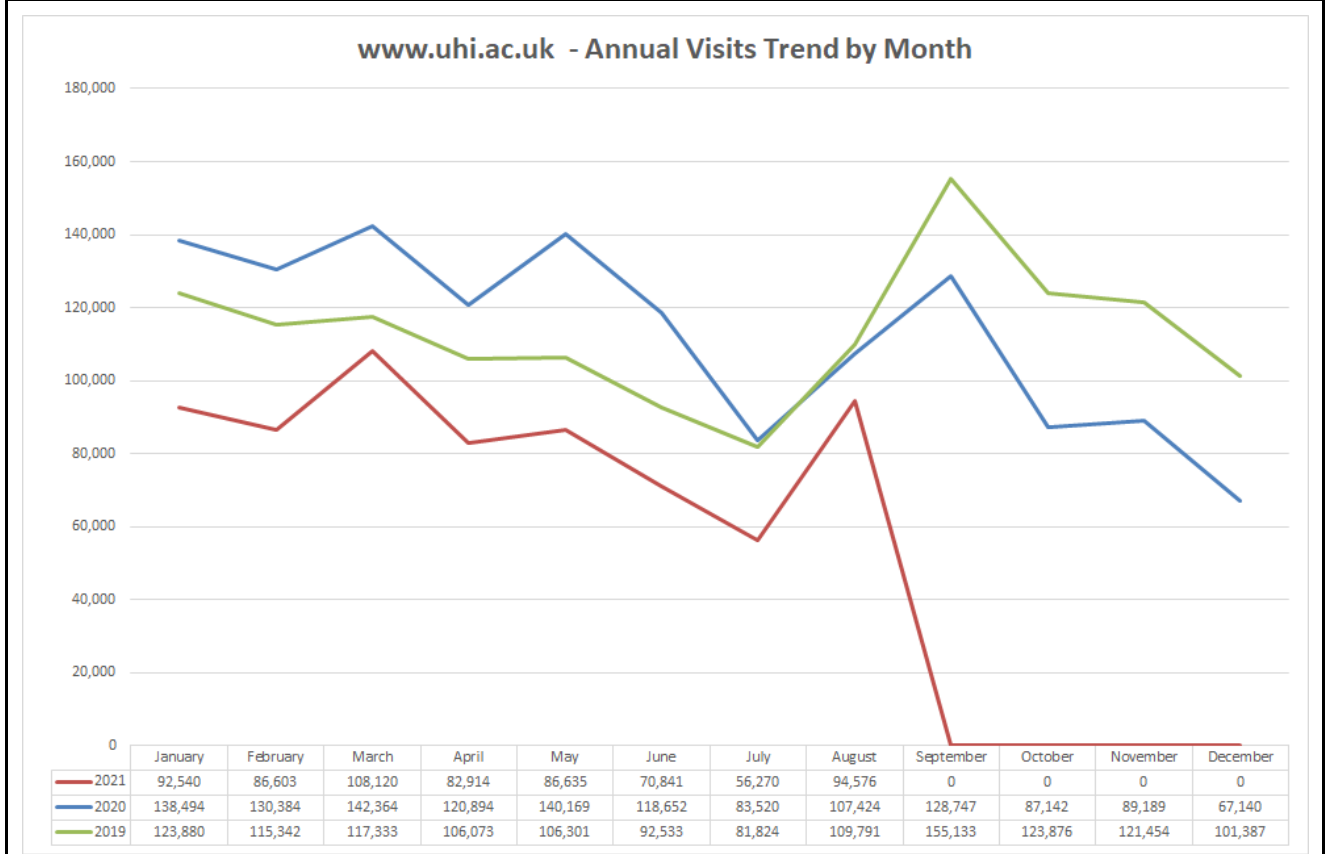

Visits – 94,576		31.3%	from Google Direct from outwith UK Mobile (of which 44% Apple) Average page load time
vs Last Month	▲ 68%	58.5%	
vs Last Year	▼ 12%	8.5%	
		41.3%	
		1.75s	

Courses by month (previous month)	Courses by year-to-date
<ol style="list-style-type: none"> BSc Nursing (-) BA Hons Childhood Practice (-) BSc Hons Psychology (-) BA Hons Child and Youth Studies (6) PGDE Primary Teaching (8) MSc Psychology Conversion (4) BA Hons Health and Social Studies (16) BSc Hons Optometry (22) MLitt Viking Studies (-) MSc Applied Data Science (11) 	<ol style="list-style-type: none"> BSc Nursing BA Hons Childhood Practice PGDE Primary Teaching BSc Hons Psychology MSc Psychology Conversion BA Hons Child and Youth Studies PGDE Secondary HNC Childhood Practice BA Hons Health and Social Studies MA Health and Wellbeing

Applications

Clicks to UCAS 410 (66%)	Internal Applications (Degrees) 1597 (21%) (pageviews)
--------------------------	--

Social Media

Facebook Likes 29,201 +147	Twitter Followers 15,270 +85	YouTube Views 498,486 +154,656	Flickr Views 442,079+1315
--------------------------------------	--	--	-------------------------------------