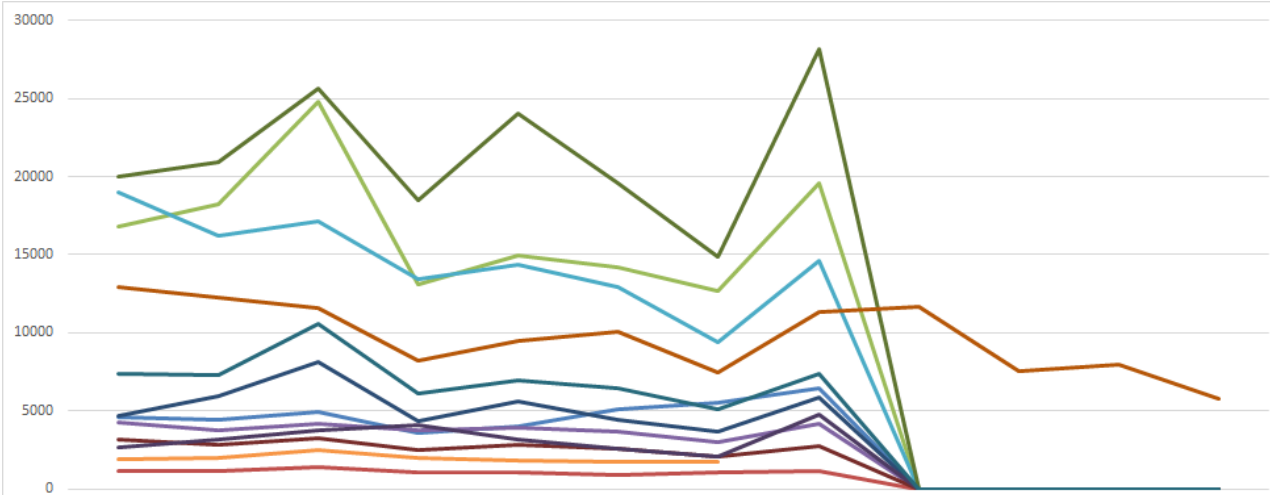

Visits – 94,576		31.3%	from Google Direct from outwith UK Mobile (of which 44% Apple) Average page load time
vs Last Month	▲ 68%	58.5%	
vs Last Year	▼ 12%	8.5%	
		41.3%	
		1.75s	

Courses by month (previous month)	Courses by year-to-date
<ol style="list-style-type: none"> BSc Nursing (-) BA Hons Childhood Practice (-) BSc Hons Psychology (-) BA Hons Child and Youth Studies (6) PGDE Primary Teaching (8) MSc Psychology Conversion (4) BA Hons Health and Social Studies (16) BSc Hons Optometry (22) MLitt Viking Studies (-) MSc Applied Data Science (11) 	<ol style="list-style-type: none"> BSc Nursing BA Hons Childhood Practice PGDE Primary Teaching BSc Hons Psychology MSc Psychology Conversion BA Hons Child and Youth Studies PGDE Secondary HNC Childhood Practice BA Hons Health and Social Studies MA Health and Wellbeing

Applications

Clicks to UCAS 410 (66%)	Internal Applications (Degrees) 1597 (21%) (pageviews)
--------------------------	--

Social Media

Facebook Likes 29,201 +147	Twitter Followers 15,270 +85	YouTube Views 498,486 +154,656	Flickr Views 442,079+1315
--------------------------------------	--	--	-------------------------------------

Annual Cycle - One Web Partners

	Jan-21	Feb-21	Mar-21	Apr-21	May-21	Jun-21	Jul-21	Aug-21	Sep-21	Oct-21	Nov-21	Dec-21
Argyll 2021	4573	4449	4947	3599	3997	5088	5508	6452	0	0	0	0
HTC 2021	1156	1174	1367	1027	1066	882	1022	1111	0	0	0	0
IC 2021	16798	18270	24821	13127	14939	14180	12655	19586	0	0	0	0
LCC 2021	4236	3717	4138	3723	3905	3681	3038	4199	0	0	0	0
MC 2021	18957	16190	17145	13435	14338	12892	9354	14598	0	0	0	0
NAFC 2021	1891	1946	2534	2001	1829	1696	1698					
NHC 2021	4696	5920	8129	4303	5571	4444	3680	5864	0	0	0	0
OC 2021	3184	2859	3234	2505	2832	2612	2086	2757	0	0	0	0
PC 2021	20022	20955	25663	18495	24032	19607	14876	28132	0	0	0	0
SC 2021	2624	3126	3761	4129	3184	2605	2092	4770	0	0	0	0
WHC 2021	7372	7310	10580	6070	6965	6464	5062	7383	0	0	0	0
2020-Mean	12945	12274	11588	8227	9440	10066	7496	11367	11628	7554	7933	5743