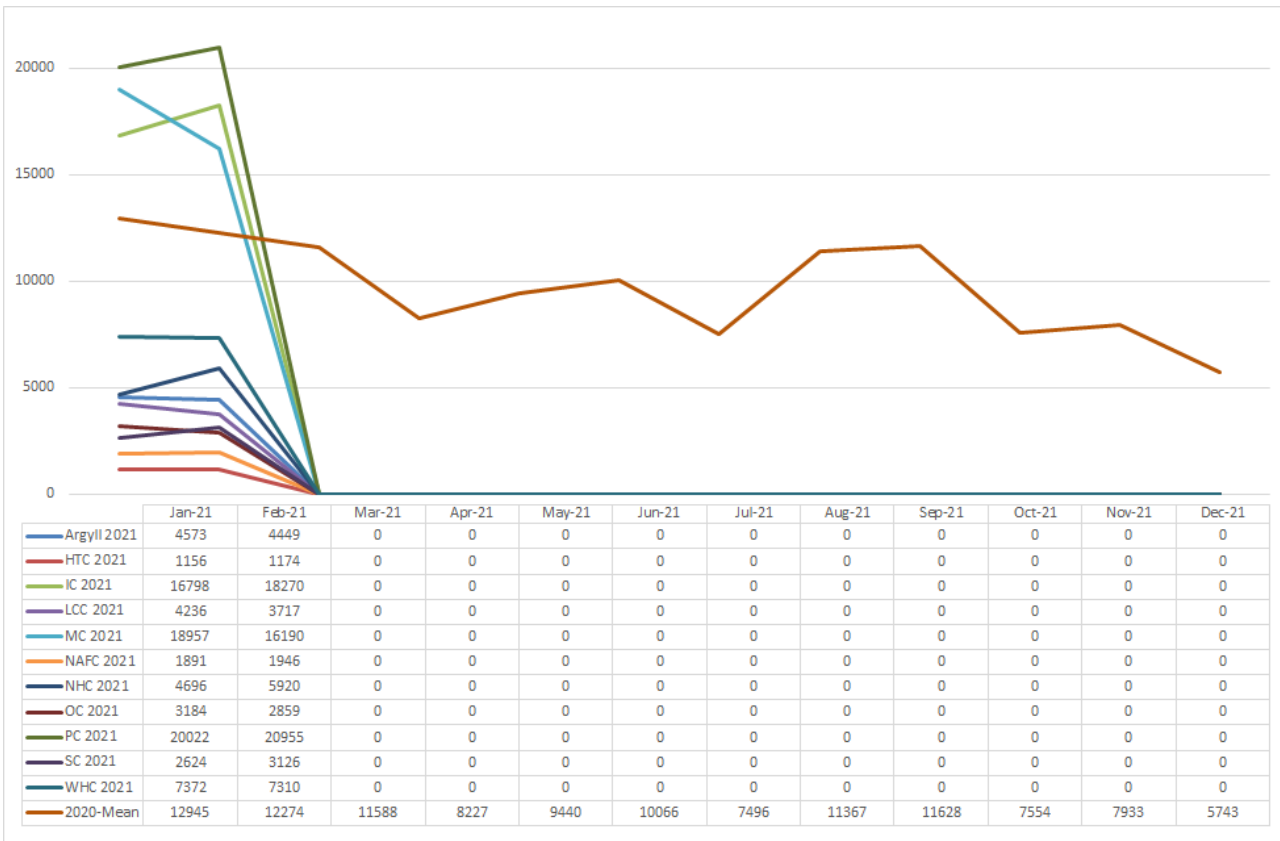

<b>Visits – 86,603</b>		28%	from Google Direct from outwith UK Mobile (of which 37.7% Apple) Average page load time
vs Last Month	▼6.5%	59%	
vs Last Year	▼34%	8.8% 27.8% 1.75s	

<b>Courses by month</b> (previous month)	<b>Courses by year-to-date</b>
<ol style="list-style-type: none"> <li>BSc Nursing (-)</li> <li>PGDE Primary Teaching (-)</li> <li>BA Hons Childhood Practice (-)</li> <li>BSc Hons Psychology (5)</li> <li>BA Hons Child and Youth Studies (4)</li> <li>MSc Psychology Conversion (7)</li> <li>PGDE Secondary (6)</li> <li>HNC Childhood Practice (9)</li> <li>DipHE Person Centred Cours. (12)</li> <li>MA Health and Wellbeing (-)</li> </ol>	<ol style="list-style-type: none"> <li>BSc Nursing</li> <li>PGDE Primary Teaching</li> <li>BA Hons Childhood Practice</li> <li>BSc Hons Psychology</li> <li>BA Hons Child and Youth Studies</li> <li>MSc Psychology Conversion</li> <li>PGDE Secondary</li> <li>HNC Childhood Practice</li> <li>BA Hons Health and Social Studies</li> <li>MA Health and Wellbeing</li> </ol>

**Applications**

Clicks to UCAS 414 (27%)	Internal Applications (Degrees) 1090 (56%) (pageviews)
--------------------------	--

**Social Media**

<b>Facebook Likes</b> 28,473 +66	<b>Twitter Followers</b> 14,856 +92	<b>YouTube Views</b> 293,400 +4,600	<b>Flickr Views</b> 431,915+886
-------------------------------------	--	--	------------------------------------

### Annual Cycle - One Web Partners