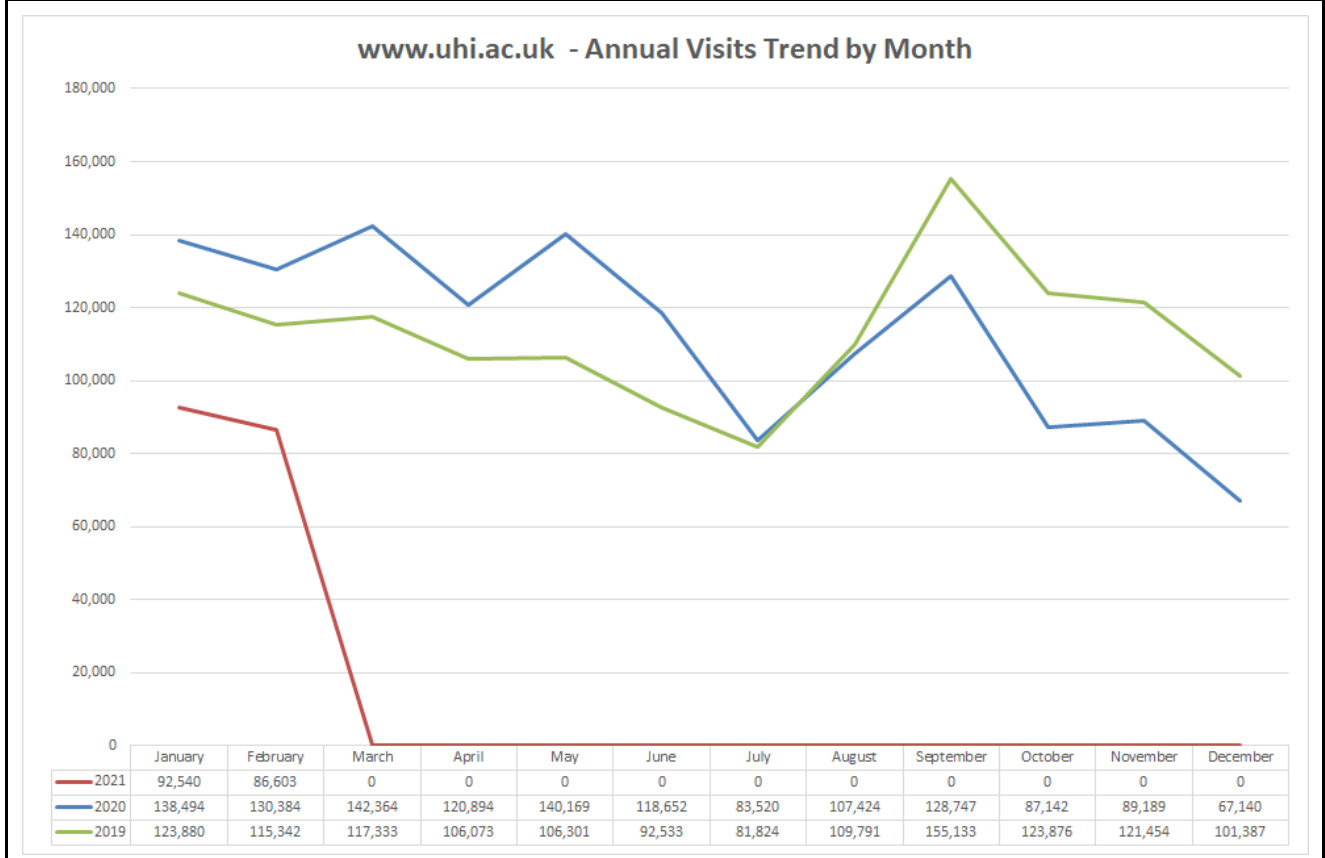

Visits – 86,603		28%	from Google Direct from outwith UK Mobile (of which 37.7% Apple) Average page load time
vs Last Month	▼6.5%	59%	
vs Last Year	▼34%	8.8% 27.8% 1.75s	

Courses by month (previous month)	Courses by year-to-date
- BSc Nursing (-) - PGDE Primary Teaching (-) - BA Hons Childhood Practice (-) - BSc Hons Psychology (5) - BA Hons Child and Youth Studies (4) - MSc Psychology Conversion (7) - PGDE Secondary (6) - HNC Childhood Practice (9) - DipHE Person Centred Cours. (12) - MA Health and Wellbeing (-)	- BSc Nursing - PGDE Primary Teaching - BA Hons Childhood Practice - BSc Hons Psychology - BA Hons Child and Youth Studies - MSc Psychology Conversion - PGDE Secondary - HNC Childhood Practice - BA Hons Health and Social Studies - MA Health and Wellbeing

Applications

Clicks to UCAS 414 (27%)	Internal Applications (Degrees) 1090 (56%) (pageviews)

Social Media

Facebook Likes 28,473 +66	Twitter Followers 14,856 +92	YouTube Views 293,400 +4,600	Flickr Views 431,915+886