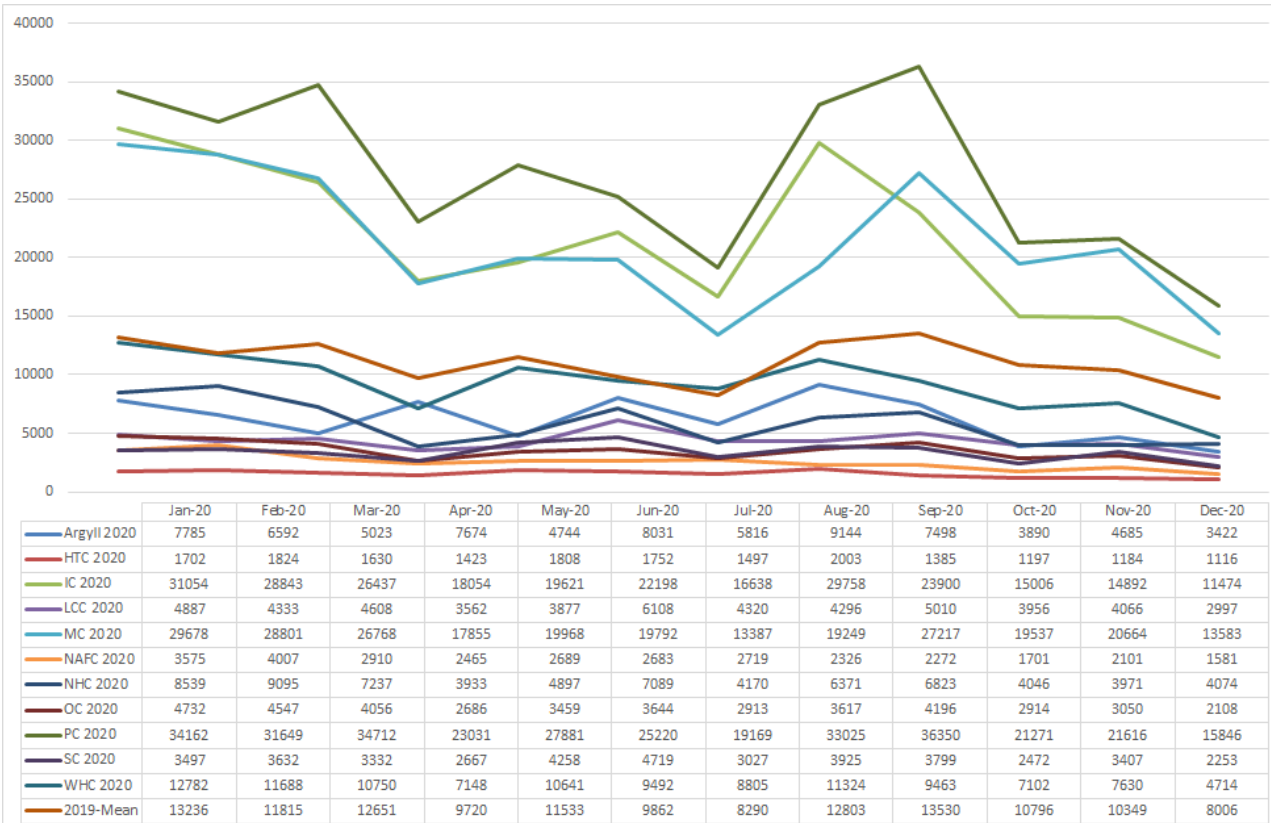

<b>Visits – 67,110</b>		28.4%	from Google Direct from outwith UK Mobile (of which 40.7% Apple) Average page load time
vs Last Month	▼24.7%	61.2%	
vs Last Year	▼23.6%	12%	
		33.7%	
		1.98s	

<b>Courses by month</b> (previous month)	<b>Courses by year-to-date</b>
<ol style="list-style-type: none"> <li>BSc Nursing (-)</li> <li>PGDE Primary Teaching (-)</li> <li>BA Hons Childhood Practice (4)</li> <li>BSc Hons Psychology (3)</li> <li>BA Hons Child and Youth Studies (6)</li> <li>PGDE Secondary (5)</li> <li>MSc Psychology Conversion (8)</li> <li>MLitt Viking Studies (13)</li> <li>BA Hons Health and Social Studies (7)</li> <li>BSc Hons Marine Science (11)</li> </ol>	<ol style="list-style-type: none"> <li>BSc Nursing</li> <li>PGDE Primary Teaching</li> <li>BA Hons Childhood Practice</li> <li>PGDE Secondary</li> <li>MSc Psychology Conversion</li> <li>BSc Hons Psychology</li> <li>BA Hons Child and Youth Studies</li> <li>DipHE Person Centred Cours.</li> <li>HNC Childhood Practice</li> <li>MA Art and Social Practice</li> </ol>

**Applications**

Clicks to UCAS 325 (14%)	Internal Applications (Degrees) 971 (11%) (pageviews)
--------------------------	---

**Social Media**

<b>Facebook Likes</b> 28,217 +113	<b>Twitter Followers</b> 14,681 +37	<b>YouTube Views</b> 285,100 +4,300	<b>Flickr Views</b> 429,446 +2782
--------------------------------------	--	--	--------------------------------------

### Annual Cycle - One Web Partners