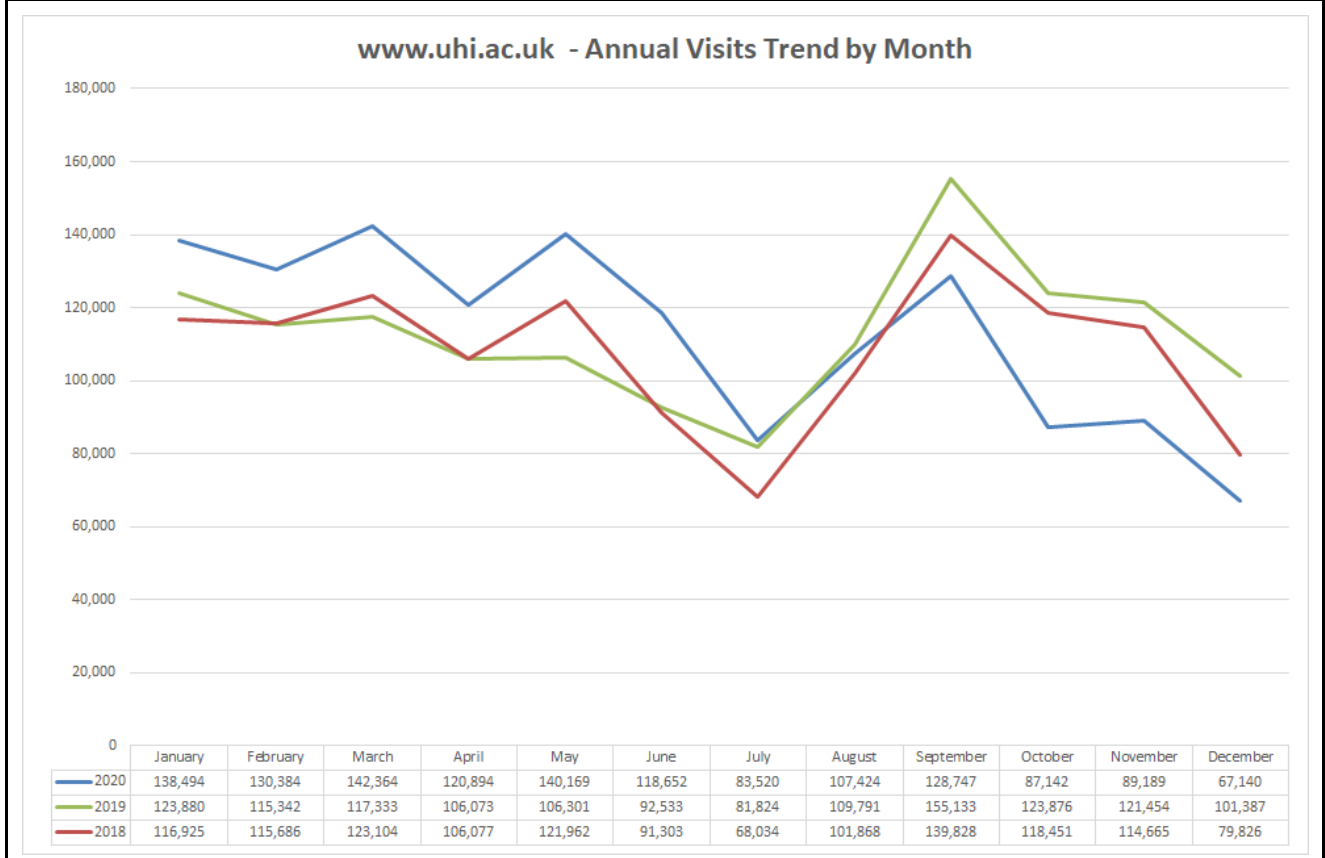

Visits – 67,110		28.4%	from Google Direct from outwith UK Mobile (of which 40.7% Apple) Average page load time
vs Last Month	▼24.7%	61.2%	
vs Last Year	▼23.6%	12%	
		33.7%	
		1.98s	

Courses by month (previous month)	Courses by year-to-date
- BSc Nursing (-) - PGDE Primary Teaching (-) - BA Hons Childhood Practice (4) - BSc Hons Psychology (3) - BA Hons Child and Youth Studies (6) - PGDE Secondary (5) - MSc Psychology Conversion (8) - MLitt Viking Studies (13) - BA Hons Health and Social Studies (7) - BSc Hons Marine Science (11)	- BSc Nursing - PGDE Primary Teaching - BA Hons Childhood Practice - PGDE Secondary - MSc Psychology Conversion - BSc Hons Psychology - BA Hons Child and Youth Studies - DipHE Person Centred Cours. - HNC Childhood Practice - MA Art and Social Practice

Applications

Clicks to UCAS 325 (14%)	Internal Applications (Degrees) 971 (11%) (pageviews)

Social Media

Facebook Likes 28,217 +113	Twitter Followers 14,681 +37	YouTube Views 285,100 +4,300	Flickr Views 429,446 +2782