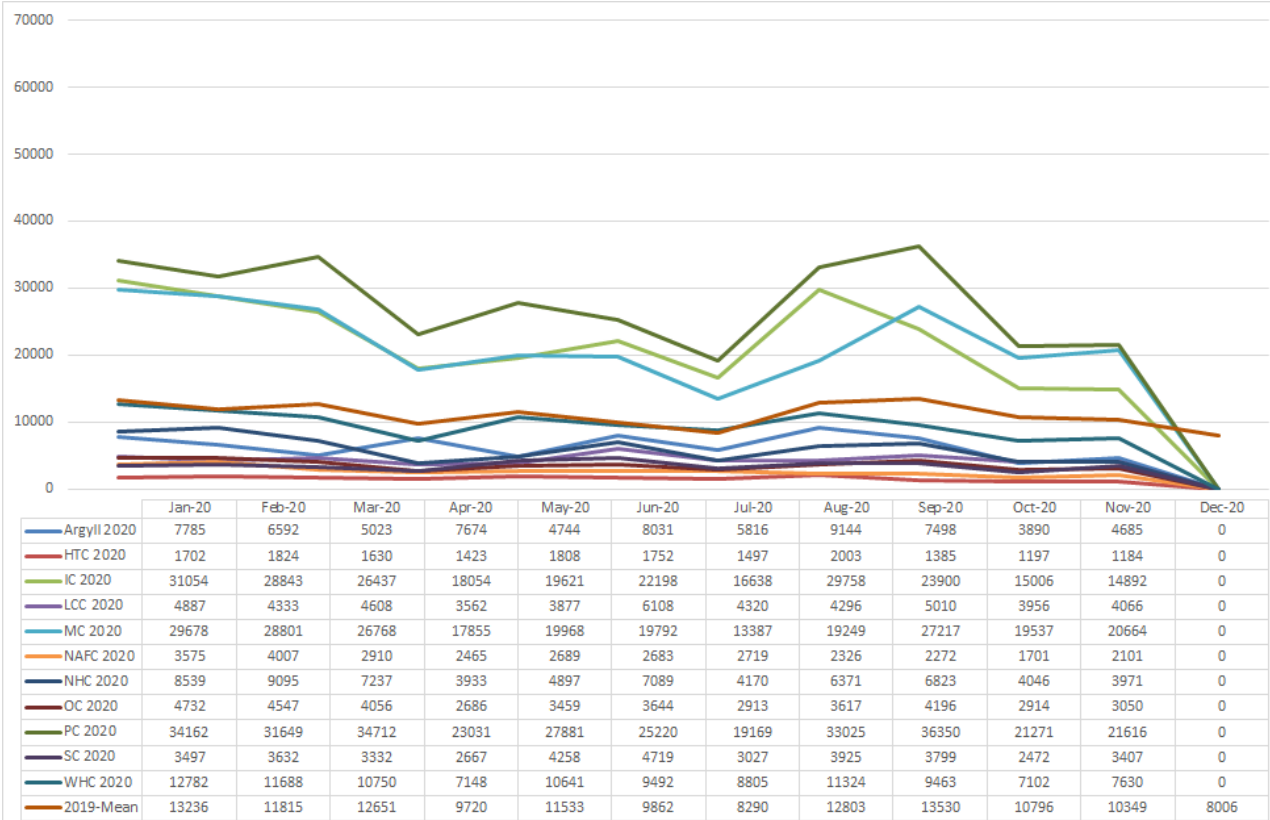

<b>Visits</b> – 89,189		29%	from Google Direct from outwith UK Mobile (of which 39% Apple) Average page load time
vs Last Month vs Last Year	▲ 2.3%	58.6%	
	▼ 26.6%	10%	
		27.3%	2.15s

<b>Courses by month</b> (previous month)	<b>Courses by year-to-date</b>
<ol style="list-style-type: none"> <li>BSc Nursing (-)</li> <li>PGDE Primary Teaching (-)</li> <li>BSc Hons Psychology (4)</li> <li>BA Hons Childhood Practice (3)</li> <li>PGDE Secondary (-)</li> <li>BA Hons Child and Youth Studies (7)</li> <li>BA Hons Health and Social Studies (8)</li> <li>MSc Psychology Conversion (6)</li> <li>MA Health and Welbeing (23)</li> <li>MSc Advanced Nurse Practitioner (12)</li> </ol>	<ol style="list-style-type: none"> <li>BSc Nursing</li> <li>PGDE Primary Teaching</li> <li>BA Hons Childhood Practice</li> <li>PGDE Secondary</li> <li>MSc Psychology Conversion</li> <li>BSc Hons Psychology</li> <li>BA Hons Child and Youth Studies</li> <li>HNC Childhood Practice</li> <li>DipHE Person Centred Couns.</li> <li>MA Art and Social Practice</li> </ol>

**Applications**

Clicks to UCAS 376 (97%)	Internal Applications (Degrees) 1094 (6.6%) (pageviews)
--------------------------	---

**Social Media**

<b>Facebook Likes</b> 28,104 +230	<b>Twitter Followers</b> 14,644 +92	<b>YouTube Views</b> 280,800 +3,500	<b>Flickr Views</b> 426,664 +557
--------------------------------------	--	--	-------------------------------------

### Annual Cycle - One Web Partners