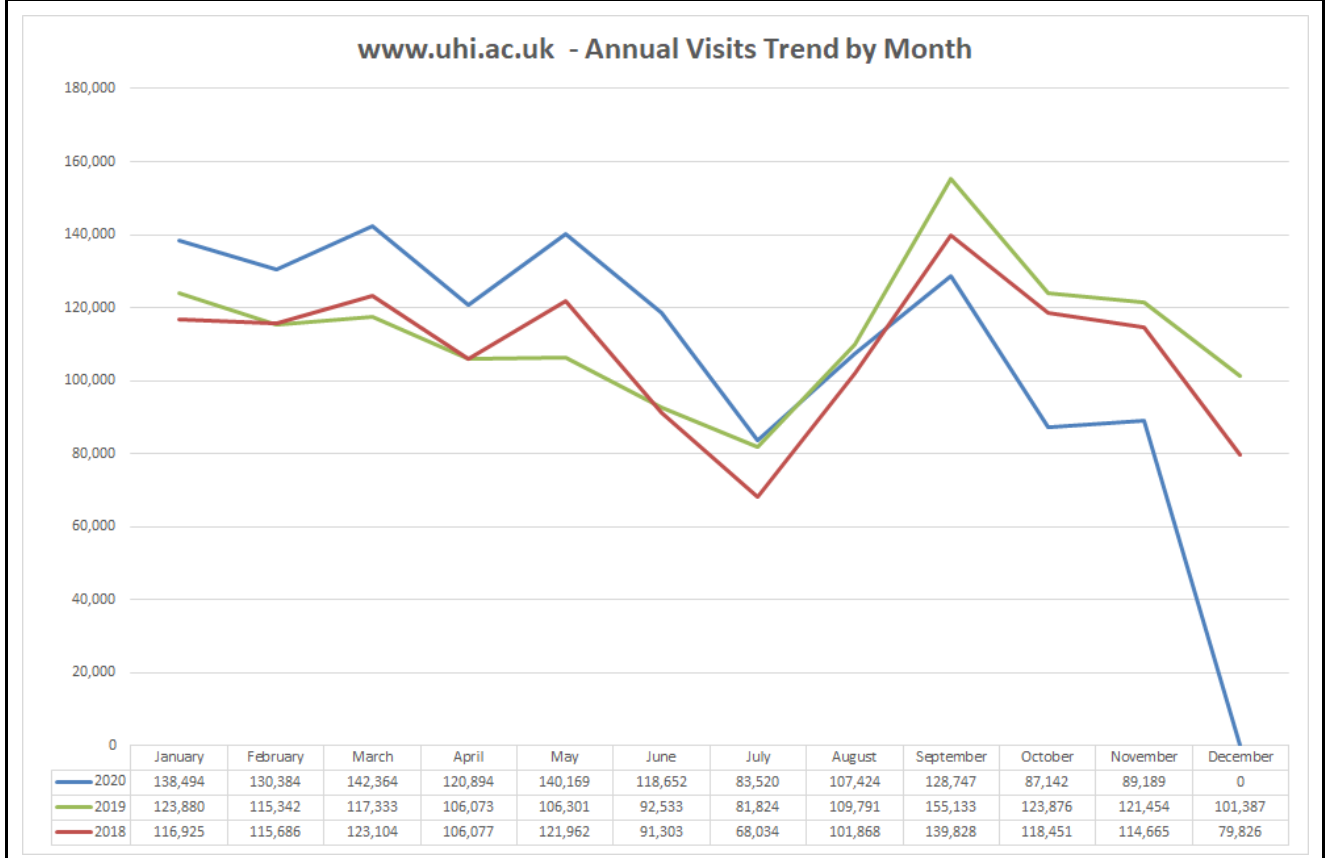

<b>Visits</b> – 89,189		29%	from Google Direct from outwith UK Mobile (of which 39% Apple) Average page load time
vs Last Month vs Last Year	▲ 2.3%	58.6%	
	▼ 26.6%	10%	
		27.3%	2.15s

<b>Courses by month</b> (previous month)	<b>Courses by year-to-date</b>
<ol style="list-style-type: none"> <li>BSc Nursing (-)</li> <li>PGDE Primary Teaching (-)</li> <li>BSc Hons Psychology (4)</li> <li>BA Hons Childhood Practice (3)</li> <li>PGDE Secondary (-)</li> <li>BA Hons Child and Youth Studies (7)</li> <li>BA Hons Health and Social Studies (8)</li> <li>MSc Psychology Conversion (6)</li> <li>MA Health and Welbeing (23)</li> <li>MSc Advanced Nurse Practitioner (12)</li> </ol>	<ol style="list-style-type: none"> <li>BSc Nursing</li> <li>PGDE Primary Teaching</li> <li>BA Hons Childhood Practice</li> <li>PGDE Secondary</li> <li>MSc Psychology Conversion</li> <li>BSc Hons Psychology</li> <li>BA Hons Child and Youth Studies</li> <li>HNC Childhood Practice</li> <li>DipHE Person Centred Couns.</li> <li>MA Art and Social Practice</li> </ol>

**Applications**

Clicks to UCAS 376 (97%)	Internal Applications (Degrees) 1094 (6.6%) (pageviews)
--------------------------	---

**Social Media**

<b>Facebook Likes</b> 28,104 +230	<b>Twitter Followers</b> 14,644 +92	<b>YouTube Views</b> 280,800 +3,500	<b>Flickr Views</b> 426,664 +557
--------------------------------------	--	--	-------------------------------------