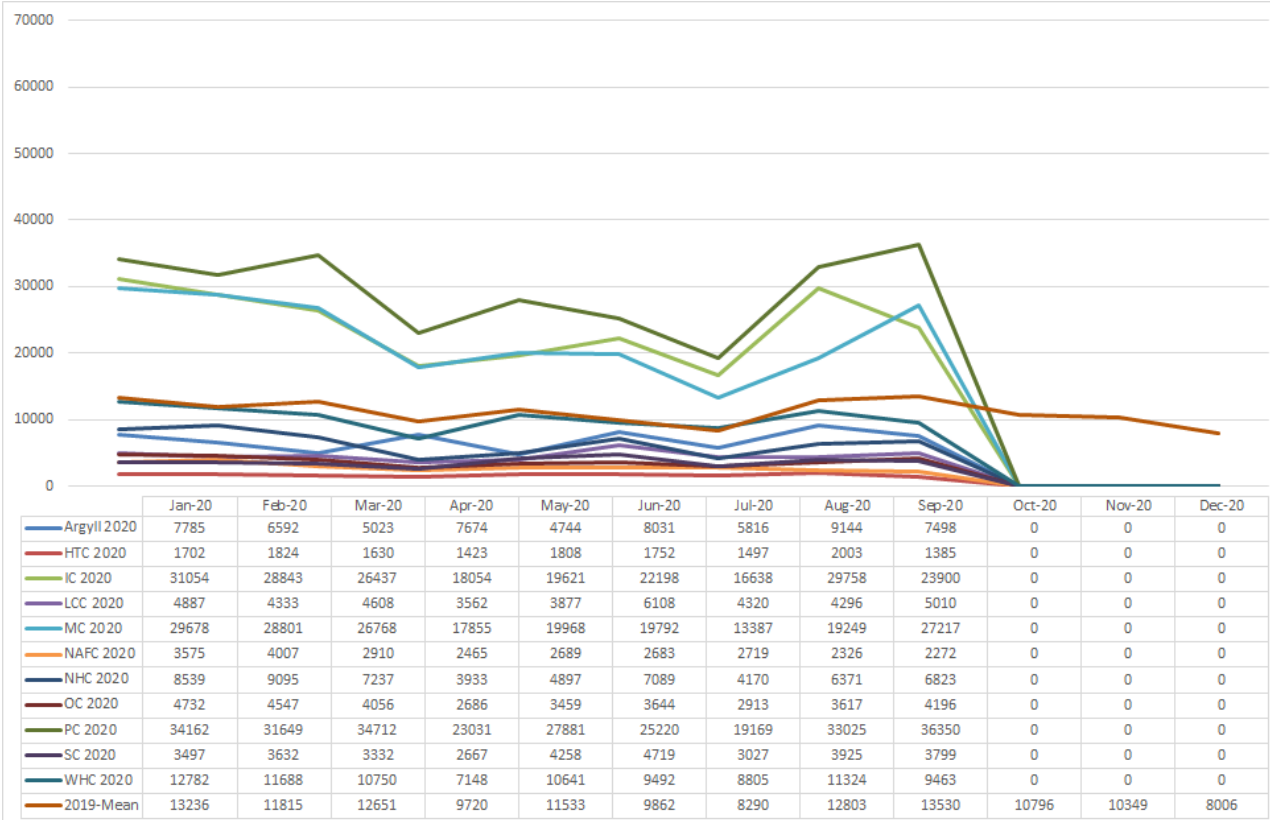

<b>Visits – 128,747</b>		32%	from Google Direct from outwith UK Mobile (of which 47.2% Apple) Average page load time
vs Last Month	▲ 20%	54.9%	
vs Last Year	▼ 17%	7.7%	
		33.4%	
		1.8s	

<b>Courses by month</b> (previous month)	<b>Courses by year-to-date</b>
<ol style="list-style-type: none"> <li>BSc Nursing (-)</li> <li>PGDE Primary Teaching (5)</li> <li>BA Hons Childhood Practice (2)</li> <li>BSc Hons Psychology (-)</li> <li>BA Hons Child and Youth Studies (3)</li> <li>MSc Psychology Conversion (-)</li> <li>PGDE Secondary (8)</li> <li>BA Hons Health and Social Studies (13)</li> <li>BA Hons Business and Management (11)</li> <li>DipHE Person Centred Couns. (16)</li> </ol>	<ol style="list-style-type: none"> <li>BSc Nursing</li> <li>PGDE Primary Teaching</li> <li>BA Hons Childhood Practice</li> <li>MSc Psychology Conversion</li> <li>PGDE Secondary</li> <li>BSc Hons Psychology</li> <li>BA Hons Child and Youth Studies</li> <li>HNC Childhood Practice</li> <li>DipHE Person Centred Couns.</li> <li>MA Art and Social Practice</li> </ol>

**Applications**

Clicks to UCAS 191 (45%)	Internal Applications (Degrees) 1343 (25%) (pageviews)
--------------------------	--

**Social Media**

<b>Facebook Likes</b> 27,787 +152	<b>Twitter Followers</b> 14,451 +102	<b>YouTube Views</b> 273,600 +3,500	<b>Flickr Views</b> 425,245 +1152
--------------------------------------	---	--	--------------------------------------

### Annual Cycle - One Web Partners