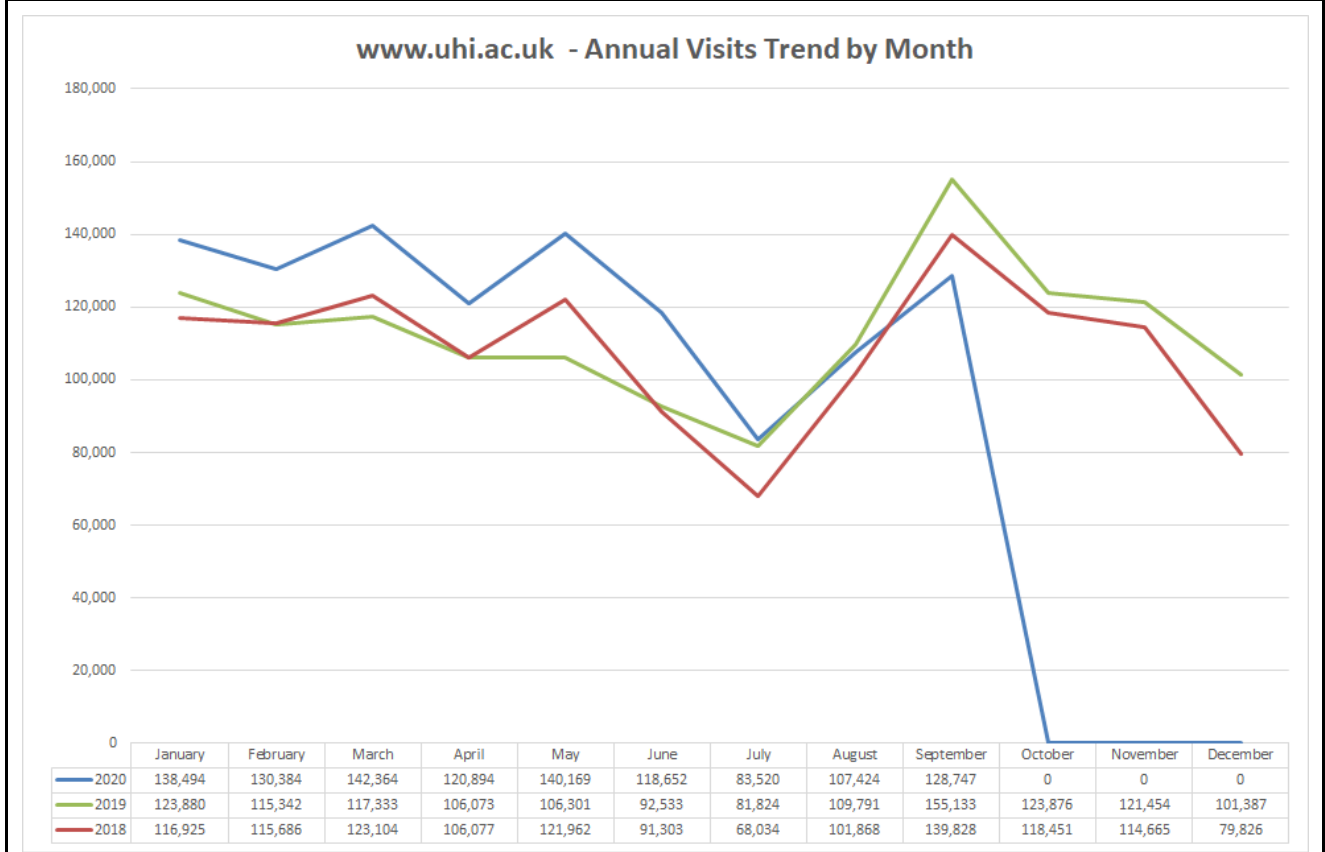

<b>Visits – 128,747</b>		32%	from Google Direct from outwith UK Mobile (of which 47.2% Apple) Average page load time
vs Last Month	▲ 20%	54.9%	
vs Last Year	▼ 17%	7.7%	
		33.4%	
		1.8s	

<b>Courses by month</b> (previous month)	<b>Courses by year-to-date</b>
<ol style="list-style-type: none"> <li>BSc Nursing (-)</li> <li>PGDE Primary Teaching (5)</li> <li>BA Hons Childhood Practice (2)</li> <li>BSc Hons Psychology (-)</li> <li>BA Hons Child and Youth Studies (3)</li> <li>MSc Psychology Conversion (-)</li> <li>PGDE Secondary (8)</li> <li>BA Hons Health and Social Studies (13)</li> <li>BA Hons Business and Management (11)</li> <li>DipHE Person Centred Couns. (16)</li> </ol>	<ol style="list-style-type: none"> <li>BSc Nursing</li> <li>PGDE Primary Teaching</li> <li>BA Hons Childhood Practice</li> <li>MSc Psychology Conversion</li> <li>PGDE Secondary</li> <li>BSc Hons Psychology</li> <li>BA Hons Child and Youth Studies</li> <li>HNC Childhood Practice</li> <li>DipHE Person Centred Couns.</li> <li>MA Art and Social Practice</li> </ol>

**Applications**

Clicks to UCAS 191 (45%)	Internal Applications (Degrees) 1343 (25%) (pageviews)
--------------------------	--

**Social Media**

<b>Facebook Likes</b> 27,787 +152	<b>Twitter Followers</b> 14,451 +102	<b>YouTube Views</b> 273,600 +3,500	<b>Flickr Views</b> 425,245 +1152
--------------------------------------	---	--	--------------------------------------