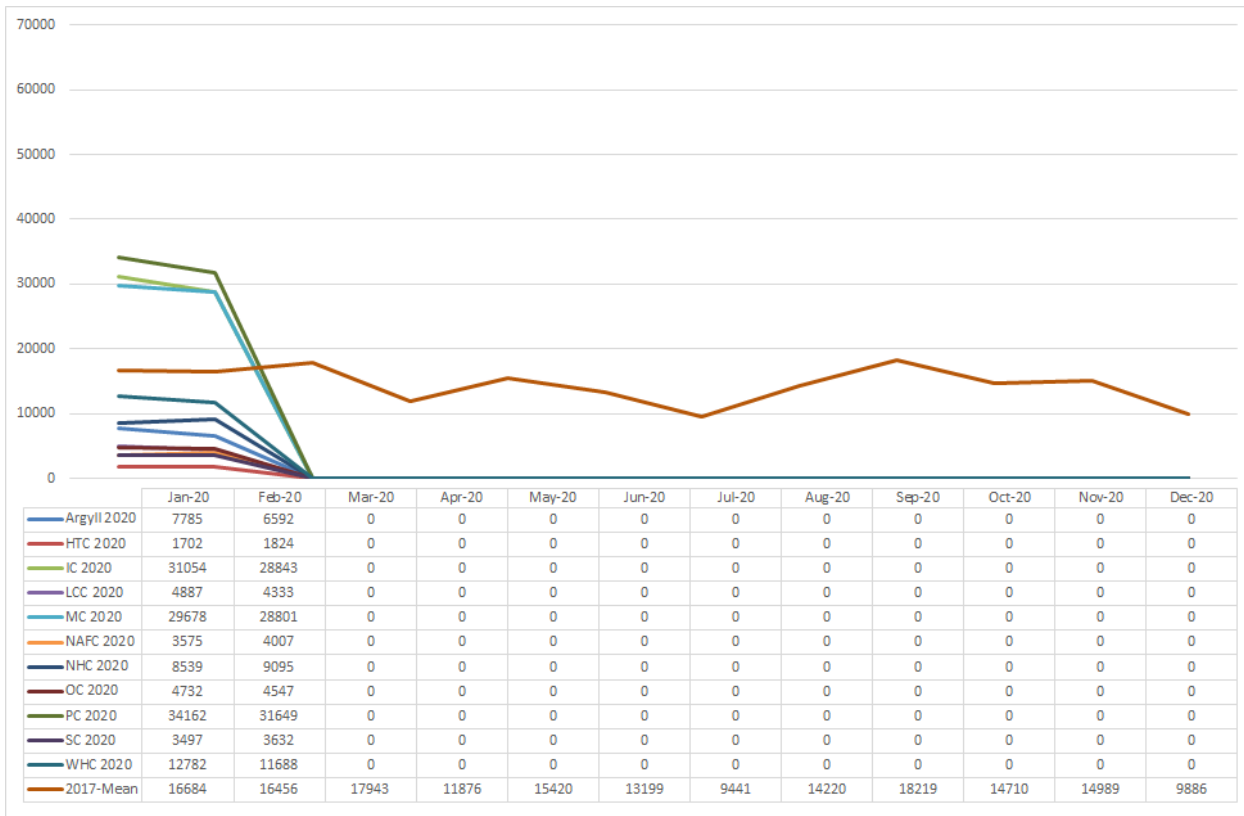

<b>Visits – 138,494</b>		60.8%	from Google Direct from outwith UK Mobile (of which 52% Apple) Average page load time
vs Last Month	▼5.9%	14.5%	
vs Last Year	▲13%	13.6%	
		38.9%	2.19s

<b>Courses by month</b> (previous month)	<b>Courses by year-to-date</b>
<ol style="list-style-type: none"> <li>BSc Nursing (-)</li> <li>PGDE Primary Teaching (-)</li> <li>BA Hons Childhood Practice (-)</li> <li>BSc Hons Psychology (5)</li> <li>DipHE Person Centred Couns. (10)</li> <li>HNC Childhood Practice (4)</li> <li>MSc Psychology Conversion (8)</li> <li>PGDE Secondary (6)</li> <li>BA Hons Child and Youth Studies (7)</li> <li>BSc Optometry (29)</li> </ol>	<ol style="list-style-type: none"> <li>BSc Nursing</li> <li>PGDE Primary Teaching</li> <li>BA Hons Childhood Practice</li> <li>HNC Childhood Practice</li> <li>BSc Hons Psychology</li> <li>PGDE Secondary</li> <li>MSc Psychology Conversion</li> <li>DipHE Person Centred Couns.</li> <li>BA Hons Child and Youth Studies</li> <li>BSc Oral Health Science</li> </ol>

**Applications**

Clicks to UCAS 467 (85%)	Internal Applications (Degrees) 1267(23.7%) (pageviews)
--------------------------	---

**Social Media**

<b>Facebook Likes</b> 26,769 +741	<b>Twitter Followers</b> 13,679 +132	<b>YouTube Views</b> 248,976 +3,439	<b>Flickr Views</b> 410,558 +1903
--------------------------------------	---	--	--------------------------------------

### Annual Cycle - One Web Partners