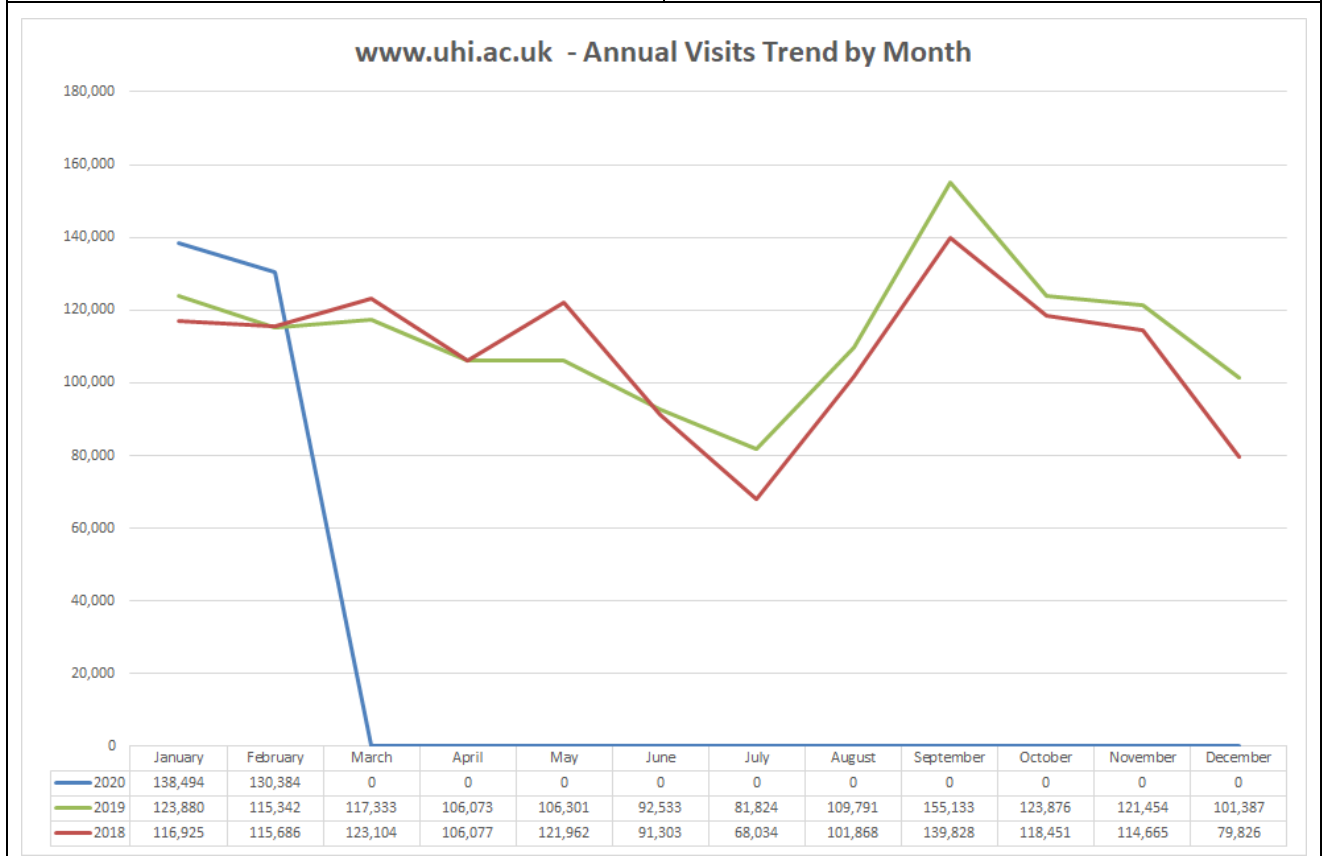

<b>Visits – 138,494</b>		60.8%	from Google Direct from outwith UK Mobile (of which 52% Apple) Average page load time
vs Last Month	▼5.9%	14.5%	
vs Last Year	▲13%	13.6%	
		38.9%	2.19s

<b>Courses by month</b> (previous month)	<b>Courses by year-to-date</b>
<ol style="list-style-type: none"> <li>BSc Nursing (-)</li> <li>PGDE Primary Teaching (-)</li> <li>BA Hons Childhood Practice (-)</li> <li>BSc Hons Psychology (5)</li> <li>DipHE Person Centred Couns. (10)</li> <li>HNC Childhood Practice (4)</li> <li>MSc Psychology Conversion (8)</li> <li>PGDE Secondary (6)</li> <li>BA Hons Child and Youth Studies (7)</li> <li>BSc Optometry (29)</li> </ol>	<ol style="list-style-type: none"> <li>BSc Nursing</li> <li>PGDE Primary Teaching</li> <li>BA Hons Childhood Practice</li> <li>HNC Childhood Practice</li> <li>BSc Hons Psychology</li> <li>PGDE Secondary</li> <li>MSc Psychology Conversion</li> <li>DipHE Person Centred Couns.</li> <li>BA Hons Child and Youth Studies</li> <li>BSc Oral Health Science</li> </ol>

**Applications**

Clicks to UCAS 467 (85%)	Internal Applications (Degrees) 1267(23.7%) (pageviews)
--------------------------	---

**Social Media**

<b>Facebook Likes</b> 26,769 +741	<b>Twitter Followers</b> 13,679 +132	<b>YouTube Views</b> 248,976 +3,439	<b>Flickr Views</b> 410,558 +1903
--------------------------------------	---	--	--------------------------------------