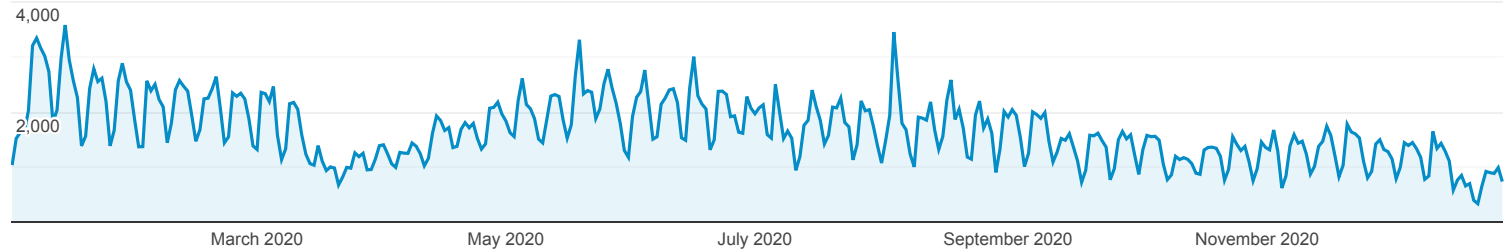

Course List

All Users
17.42% Page Views

1 Jan 2020 - 31 Dec 2020

Report Tab

Page Views

Page	Page Views	Bounce Rate	Avg. Time on Page
	609,079 % of Total: 17.42% (3,495,917)	59.58% Avg for View: 54.62% (9.08%)	00:02:14 Avg for View: 00:01:36 (39.85%)
1. /en/courses/bsc-nursing/index.html	19,352 (3.18%)	60.70%	00:03:14
2. /en/courses/pgde-primary-english-medium/index.html	14,616 (2.40%)	54.91%	00:03:04
3. /en/courses/ba-hons-childhood-practice/index.html	11,796 (1.94%)	61.50%	00:03:06
4. /en/courses/pgde-secondary-english-medium/index.html	10,271 (1.69%)	52.55%	00:03:24
5. /en/courses/msc-psychology-conversion/index.html	10,223 (1.68%)	63.32%	00:03:18
6. /en/courses/bsc-hons-psychology/index.html	10,030 (1.65%)	59.73%	00:02:27
7. /en/courses/ba-hons-child-and-youth-studies/index.html	8,883 (1.46%)	62.64%	00:02:42
8. /en/courses/diphe-person-centred-counselling-and-psychotherapy/index.html	7,007 (1.15%)	66.13%	00:03:16
9. /en/courses/hnc-childhood-practice-previously-hnc-early-education-and-childcare/index.html	6,884 (1.13%)	62.54%	00:03:14
10. /en/courses/ma-art-and-social-practice/index.html	6,560 (1.08%)	62.94%	00:02:19
11. /en/courses/msc-advanced-nurse-practitioner-professional-practice/index.html	6,299 (1.03%)	55.00%	00:04:07
12. /en/courses/mlitt-viking-studies/index.html	5,909 (0.97%)	57.51%	00:02:37
13. /en/courses/bsc-hons-marine-science/index.html	5,757 (0.95%)	58.80%	00:02:26
14. /en/courses/ba-hons-health-and-social-studies/index.html	5,754 (0.94%)	65.39%	00:02:40
15. /en/courses/hnc-accounting/index.html	5,399 (0.89%)	56.17%	00:02:02
16. /en/courses/ba-hons-business-and-management/index.html	5,170 (0.85%)	64.54%	00:02:32
17. /en/courses/ma-health-and-wellbeing/index.html	4,985 (0.82%)	64.71%	00:01:55
18. /en/courses/pgdip-teaching-qualification-practitioner-route/index.html	4,870 (0.80%)	56.17%	00:01:13
19. /en/courses/bsc-hons-optometry/index.html	4,829 (0.79%)	65.23%	00:03:22
20. /en/courses/ba-hons-food-nutrition-and-textiles-education/index.html	4,817 (0.79%)	57.48%	00:03:08
21. /en/courses/bsc-oral-health-science/index.html	4,737	61.66%	00:02:22