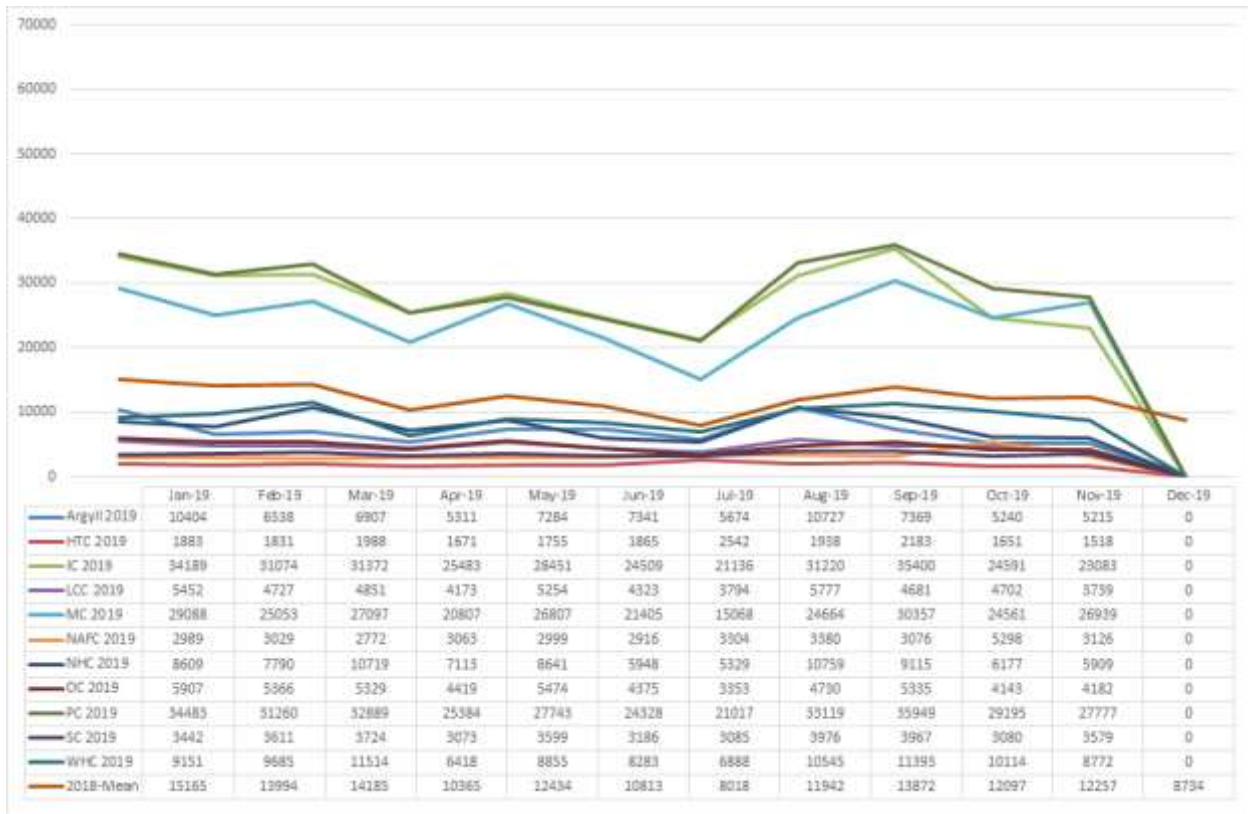

Annual Cycle - One Web Partners

Referrals to www.uhi.ac.uk

From One-Web	From non-One-Web	
www.inverness.uhi.ac.uk	2132	
www.perth.uhi.ac.uk	2091	
www.moray.uhi.ac.uk	1615	
www.whc.uhi.ac.uk	707	
www.northhighland.uhi.ac.uk	477	
www.orkney.uhi.ac.uk	413	
www.argyll.uhi.ac.uk	393	
www.lews.uhi.ac.uk	372	
www.shetland.uhi.ac.uk	342	
www.htc.uhi.ac.uk	192	
	sams.ac.uk	278

Campaign Activity

Campaign	Medium	Pageviews	Goal Value
dmavacancynov2019	Social	1657	£1.00
VacancyClickOut	Website	1586	£20.00
pgdesecondary2019	Social	1194	£280.00
optometrypressrelease2019	Social	1176	£280.50
fundednercphds2019	Social	1111	£6.00
leisurecourses19	Social	669	£290.00
graduateapprenticesinchildcarepr	Social	631	£3.00
publicloginpage	WiFi	615	£161.00
asdworkshops2019	Social	458	£5.00
fundedmultibeamphdnov2019	Social	163	£0.00