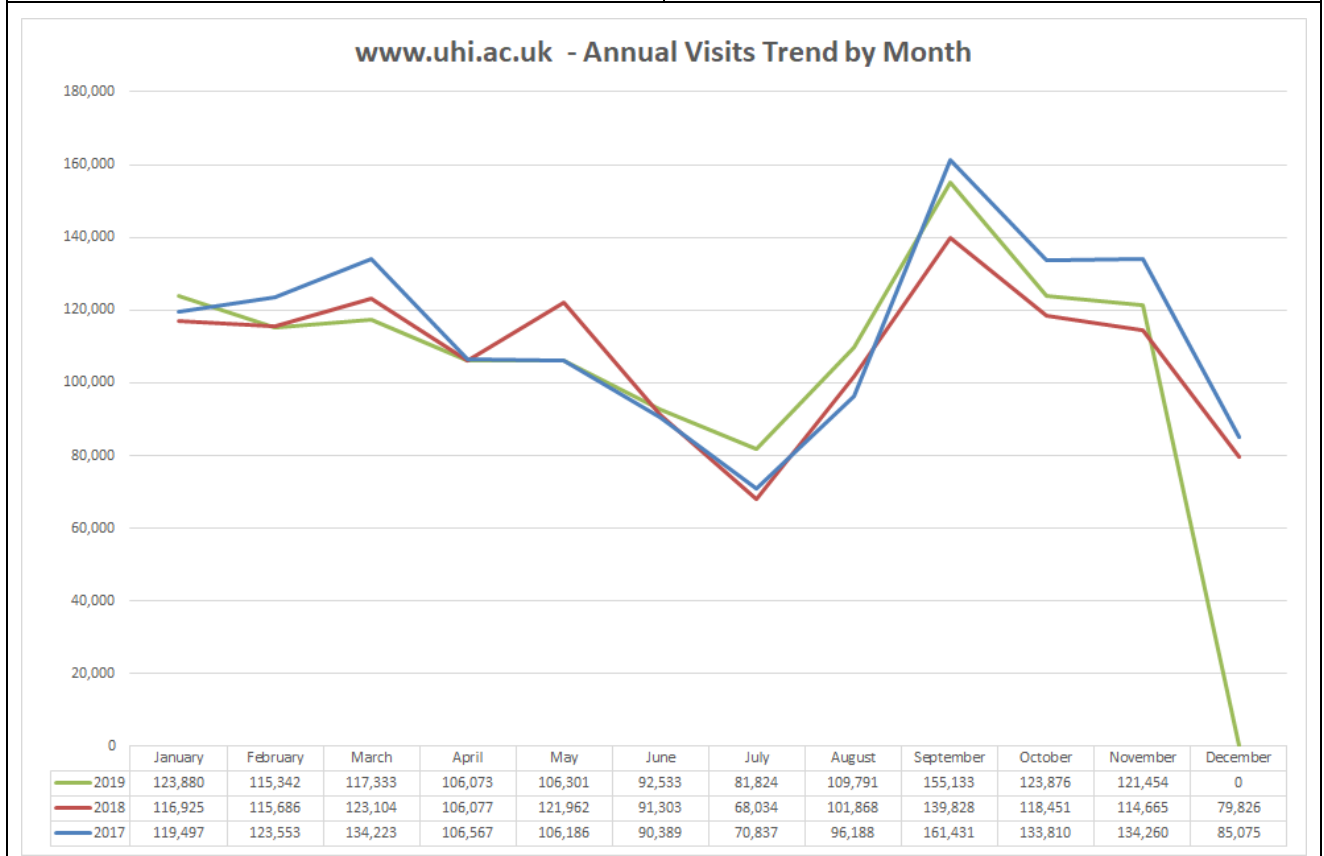

Visits – 121,454 (17% Internal)		55.8%	from Google
vs Last Month vs Last Year	▼2%	14.6%	Direct
	▲6%	11.6%	from outwith UK
		37.2%	Mobile (of which 55% Apple)
		2.93s	Average page load time

Courses by month (previous month)	Courses by year-to-date
<ol style="list-style-type: none"> BSc Nursing (2) PGDE Primary Teaching (1) BSc Hons Optometry (new) BA Hons Childhood Practice (3) BSc Hons Psychology (5) PGDE Secondary (4) BA Hons Child and Youth Studies (8) HNC Childhood Practice (6) MSc Psychology Conversion (7) MSc Advanced Nurse Practitioner (-) 	<ol style="list-style-type: none"> BSc Nursing PGDE Primary Teaching BA Hons Childhood Practice BSc Hons Psychology BA Hons Child and Youth Studies HNC Childhood Practice MSc Psychology Conversion DipHE Person Centred Couns. BSc Hons Marine Science MSc Advanced Nurse Practitioner

Applications

Clicks to UCAS 522 (26%)	Internal Applications (Degrees) 1394(8.6%) (pageviews)
--------------------------	--

Social Media

Facebook Likes 25,852 +91	Twitter Followers 13,366 +121	YouTube Views 237,349 +3995	Flickr Views 405,119 +649
-------------------------------------	---	---------------------------------------	-------------------------------------

Campaign Activity

Campaign	Medium	Pageviews	Goal Value
dmavacancynov2019	Social	1657	£1.00
VacancyClickOut	Website	1586	£20.00
pgdesecondary2019	Social	1194	£280.00
optometrypressrelease2019	Social	1176	£280.50
fundednercphds2019	Social	1111	£6.00
leisurecourses19	Social	669	£290.00
graduateapprenticesinchildcarepr	Social	631	£3.00
publicloginpage	WiFi	615	£161.00
asdworkshops2019	Social	458	£5.00
fundedmultibeamphdnov2019	Social	163	£0.00