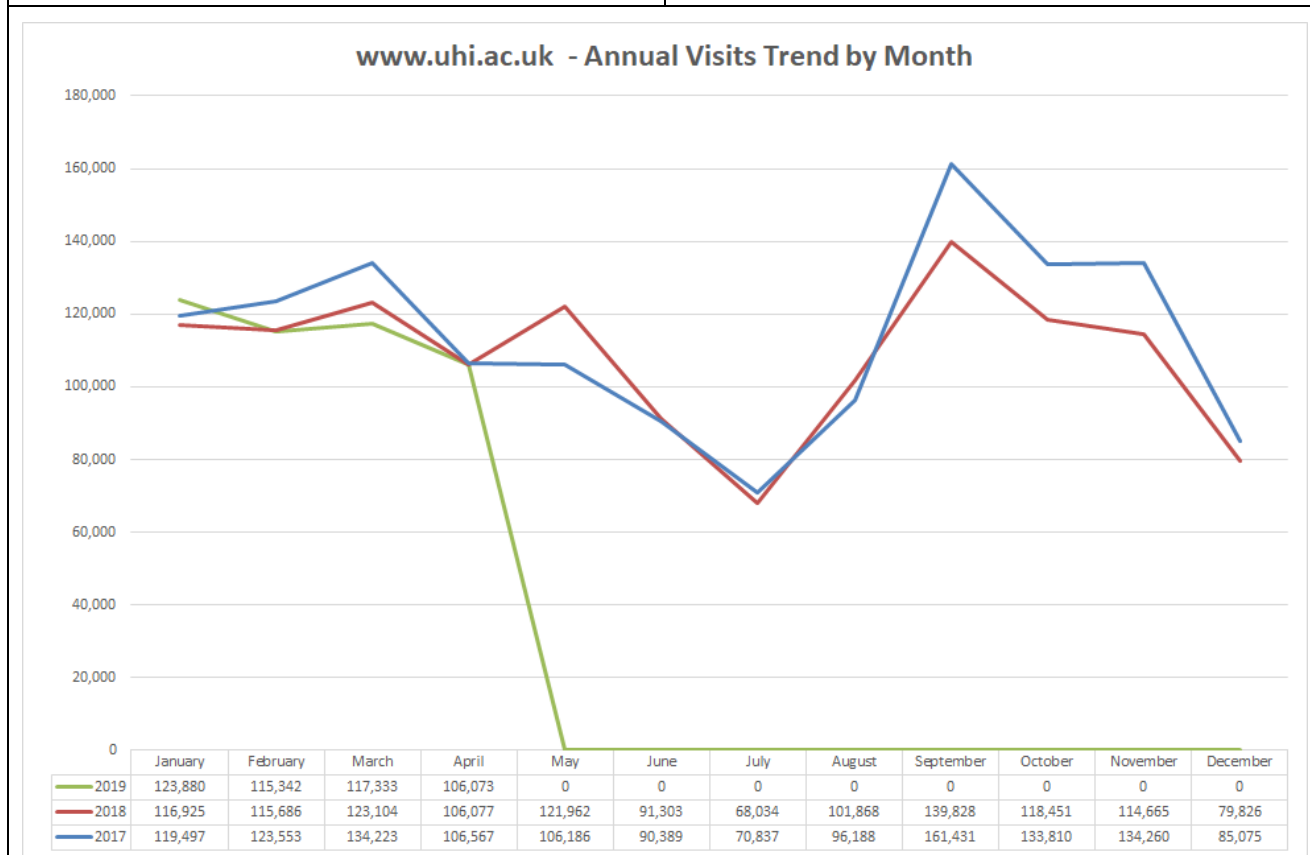

Visits – 106,073 (18% Internal)		54.6%	from Google
vs Last Month	▼9.6%	14.1%	Direct
vs Last Year	—	13.7%	from outwith UK
		38.8%	Mobile (of which 53% Apple)
		2.59s	Average page load time

Courses by month (previous month)	Courses by year-to-date
- BSc Nursing (-) - PGDE Primary Teaching (-) - BA Hons Childhood Practice (5) - MSc Psychology Conversion (5) - MA Art and Social Practice (8) - BSc Hons Psychology (4) - DipHE Person Centred Couns. (10) - PGDE Secondary (9) - HNC Childhood Practice (6) - BA Hons Child and Youth Studies (7)	- BSc Nursing - PGDE Primary Teaching - BA Hons Childhood Practice - BSc Hons Psychology - MSc Psychology Conversion - BA Hons Child and Youth Studies - HNC Childhood Practice - PGDE Secondary - DipHE Person Centred Couns. - MA Art and Social Practice

Applications

Clicks to UCAS 247 (20%)	Internal Applications (Degrees) 1330 (-) (pageviews)

Social Media

Facebook Likes 25,110 +113	Twitter Followers 12,631 +109	YouTube Views 213,600 +4300	Flickr Views 395,297 +2763