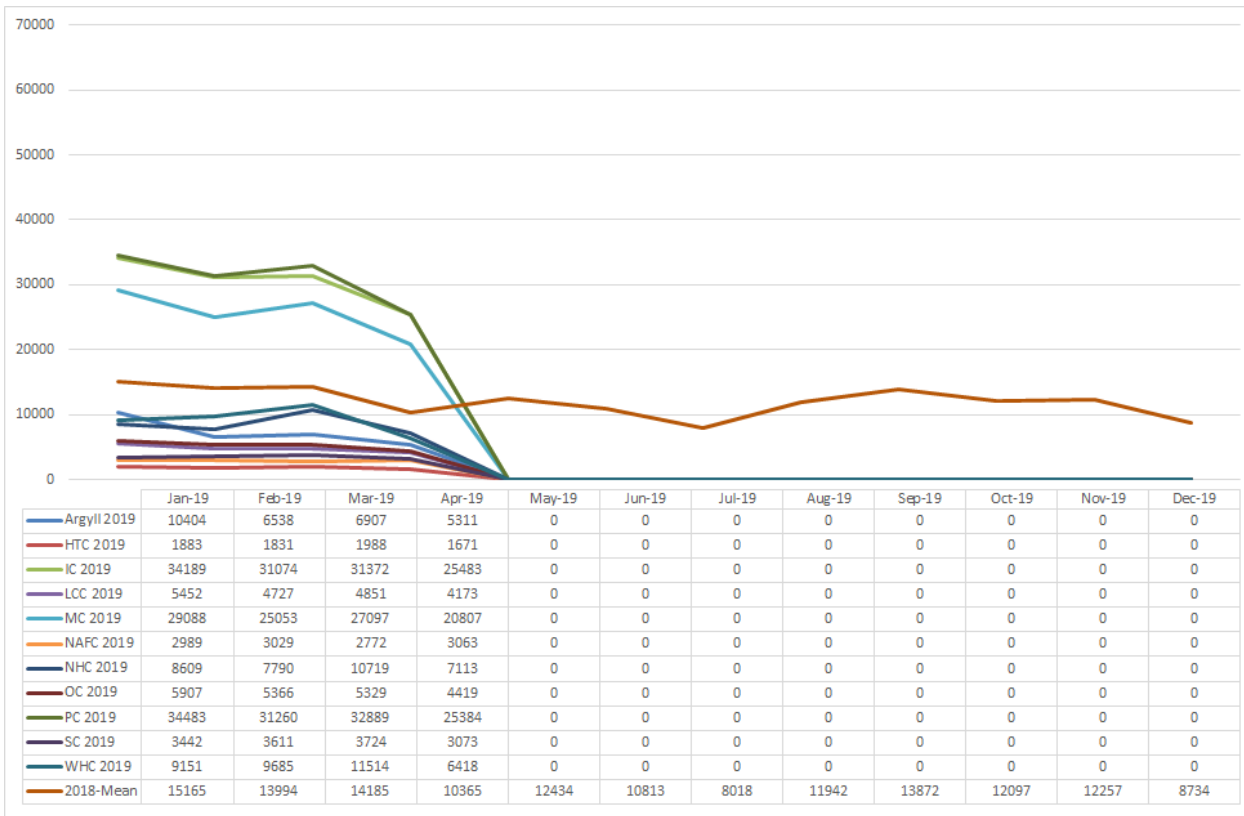

Annual Cycle - One Web Partners

Referrals to www.uhi.ac.uk

From One-Web

www.inverness.uhi.ac.uk	2584
www.perth.uhi.ac.uk	1995
www.moray.uhi.ac.uk	1809
www.northhighland.uhi.ac.uk	611
www.whc.uhi.ac.uk	605
www.argyll.uhi.ac.uk	441
www.orkney.uhi.ac.uk	432
www.lews.uhi.ac.uk	378
www.shetland.uhi.ac.uk	336
www.htc.uhi.ac.uk	254

From non-One-Web

sams.ac.uk	176

Campaign Activity

Campaign	Medium	Pageviews	Goal Value
VacancyClickOut	Website	2368	£80.00
susdevesif19	Social	1720	£105.50
Phoenix19	Social	831	£2.00
invscifespresse19	Social	812	£0.50
artandsocialpracticeesif19	Social	765	£55.00
sustainableenergyesif19	Social	547	£32.50
archaeologyesif19	Social	510	£30.50
esiffundedpgmar19	Social	374	£53.00
dlccesif19	Social	367	£68.00
businessadminmbaesif19	Social	343	£19.50