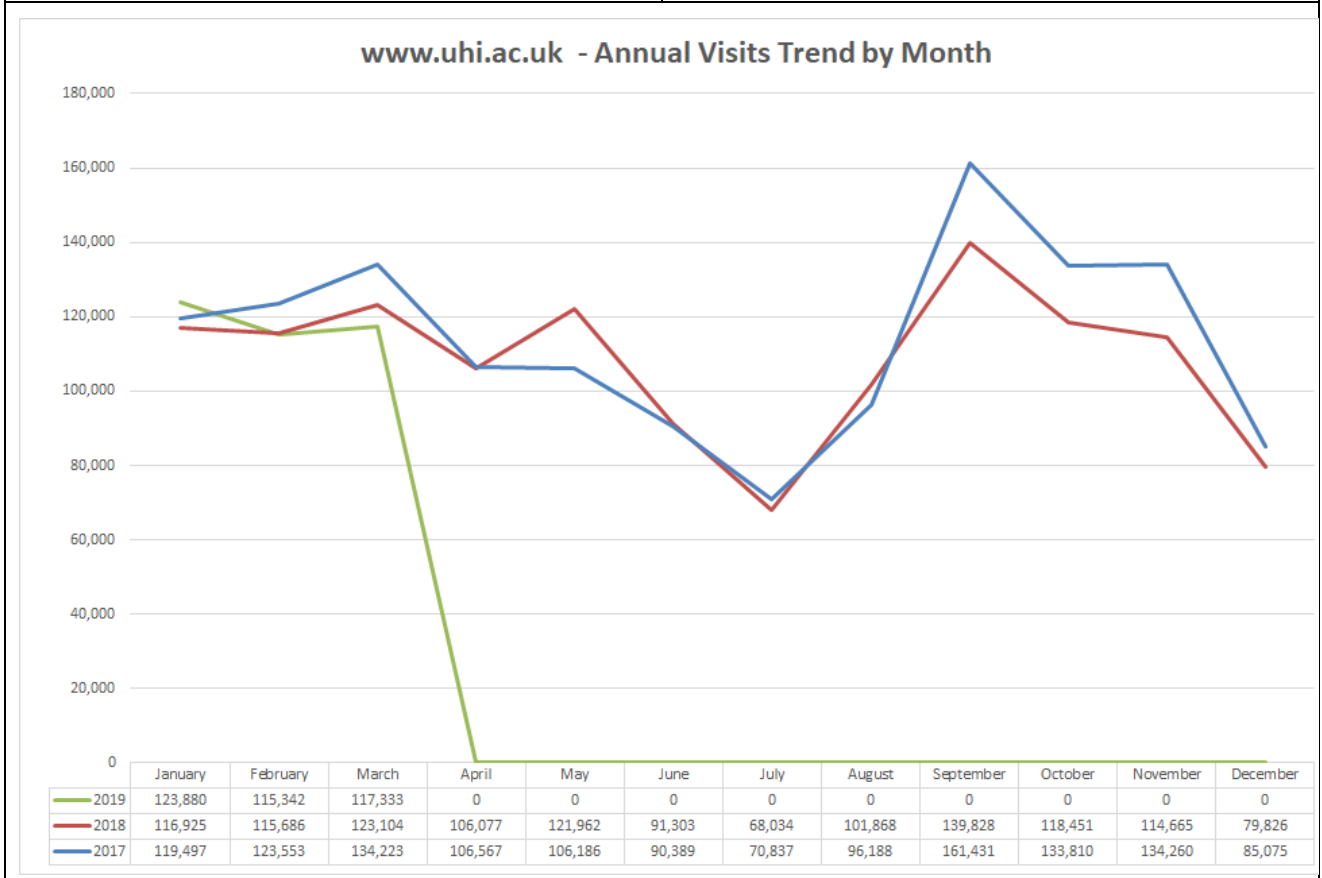

Visits – 117,333 (18% Internal)		54.7%	from Google Direct from outwith UK Mobile (of which 53% Apple) Average page load time
vs Last Month	▲ 1.7%	14.8%	
vs Last Year	▼ 4.7%	9%	
		35.9%	
		2.88s	

Courses by month (previous month)	Courses by year-to-date
<ol style="list-style-type: none"> BSc Nursing (-) PGDE Primary Teaching (-) BA Hons Childhood Practice (5) BSc Hons Psychology (3) MSc Psychology Conversion (4) HNC Childhood Practice (-) BA Hons Child and Youth Studies (-) MA Art and Social Practice (19) PGDE Secondary (8) DipHE Person Centred Couns. (9) 	<ol style="list-style-type: none"> BSc Nursing PGDE Primary Teaching BA Hons Childhood Practice BSc Hons Psychology MSc Psychology Conversion BA Hons Child and Youth Studies HNC Childhood Practice PGDE Secondary DipHE Person Centred Couns. BSc Oral Health Science

Applications

Clicks to UCAS 308 (49%)	Internal Applications (Degrees) 1336 (7.8%) (pageviews)
--------------------------	---

Social Media

Facebook Likes 24,997 +106	Twitter Followers 12,522 +156	YouTube Views 209,300 +4900	Flickr Views 392,534 +11622
--------------------------------------	---	---------------------------------------	---------------------------------------