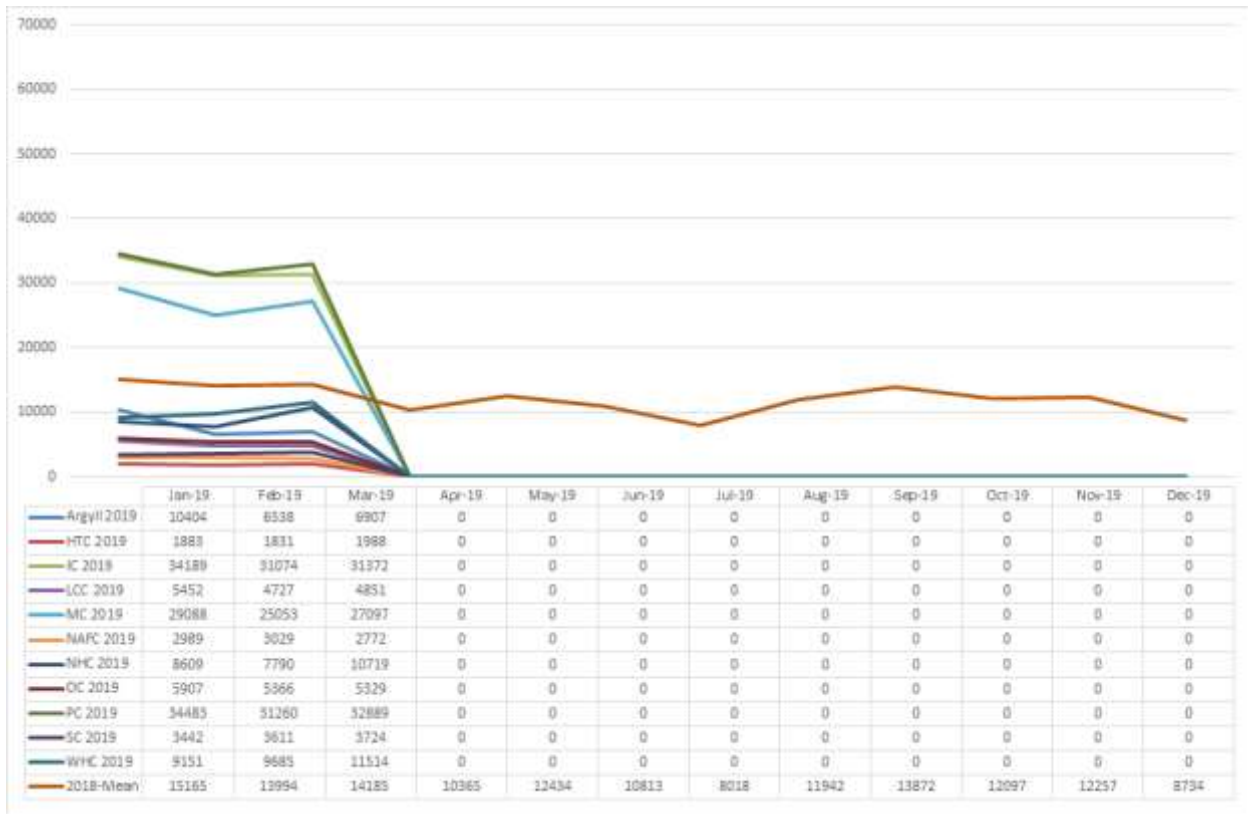

Annual Cycle - One Web Partners

Referrals to www.uhi.ac.uk

From One-Web	From non-One-Web
www.inverness.uhi.ac.uk 2798	sams.ac.uk 570
www.perth.uhi.ac.uk 2668	
www.moray.uhi.ac.uk 2051	
www.whc.uhi.ac.uk 1008	
www.northhighland.uhi.ac.uk 691	
www.argyll.uhi.ac.uk 590	
www.orkney.uhi.ac.uk 485	
www.lews.uhi.ac.uk 478	
www.shetland.uhi.ac.uk 356	
www.htc.uhi.ac.uk 305	

Campaign Activity

Campaign	Medium	Pageviews	Goal Value
esiffundedpgmar19	Social	2753	£236.00
VacancyClickOut	Website	2670	£109.50
artandsocialpracticesif19	Social	869	£71.50
criticalenqmar19	Social	533	£144.00
stornnursingopeneve14mar2019	Social	329	£60.50
socialserviceschildrenandyoungpeoplefab19	Social	273	£3.50
publicloginpage	Social	264	£72.00
nercsuperdtpfundedphdf19	Social	227	£1.00
businessadminmbaesif19	Social	212	£14.00
engineeringfab19	Social	192	£4.00