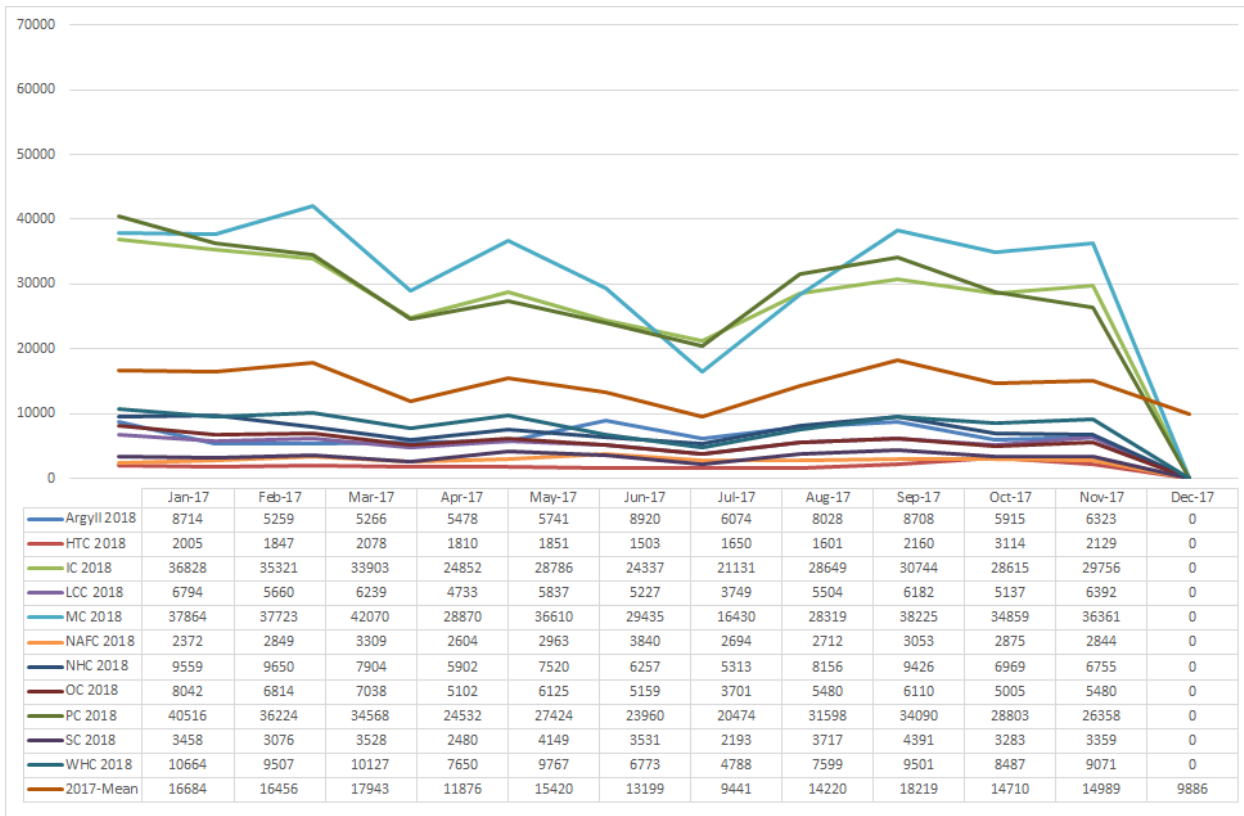

Annual Cycle - One Web Partners

Referrals to www.uhi.ac.uk

From One-Web

www.inverness.uhi.ac.uk	3014
www.moray.uhi.ac.uk	2743
www.perth.uhi.ac.uk	2361
www.whc.uhi.ac.uk	684
www.argyll.uhi.ac.uk	575
www.northhighland.uhi.ac.uk	561
www.orkney.uhi.ac.uk	545
www.lews.uhi.ac.uk	474
www.htc.uhi.ac.uk	313
www.shetland.uhi.ac.uk	311

From non-One-Web

sams.ac.uk	107

Campaign Activity

Campaign	Medium	Pageviews	Goal Value
VacancyClickOut	Website	5736	£86.50
systemspecialistvacancynov18	Social	965	£1.50
generalnursingopendaypromooct18	Social	735	£19.00
hunancampuspressreleasenov18	Social	355	£4.50
publicloginpage	WiFi	318	£106.50
stornursingopenday15nov18	Social	269	£6.00
pgcertglobalentrepreneurshipoct18	Social	194	£8.50
ahrcstudentshipsnov18	Social	191	£1.00
PartTimeStudyJuy2017	Social	185	£11.00
stornursingnov18	Social	174	£5.50