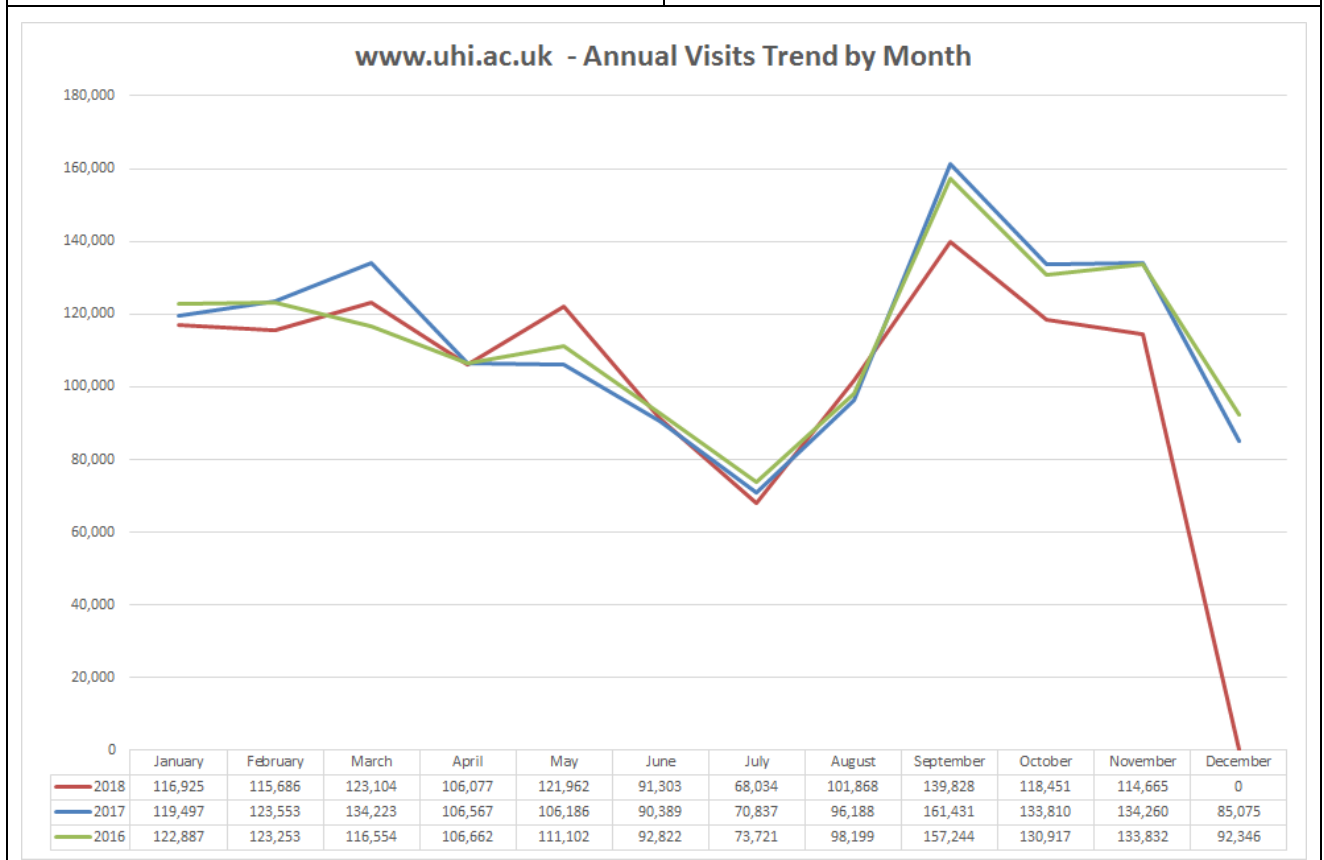

Visits – 114,665 (19% Internal)		53.2%	from Google
vs Last Month vs Last Year	▼3.2%	13.7%	Direct
	▼14.6%	10.7%	from outwith UK
		31.4%	Mobile (of which 54.6% Apple)
		2.56s	Average page load time

Courses by month (previous month)	Courses by year-to-date
<ol style="list-style-type: none"> BSc Nursing (-) PGDE Primary Teaching (-) BSc Hons Psychology (-) BA Hons Childhood Practice (-) PGDE Secondary (7) BA Hons Child and Youth Studies (5) HNC Childhood Practice (11) MLitt Viking Studies (-) MSc Psychology Conversion (6) DipHE Person Centred Couns. (15) 	<ol style="list-style-type: none"> BSc Nursing PGDE Primary Teaching BSc Hons Psychology BA Hons Childhood Practice BA Hons Child and Youth Studies PgDip Midwifery PGDE Secondary Teaching MSc Psychology Conversion HNC Childhood Practice MLitt Viking Studies

Applications

Clicks to UCAS 290 (15.5%)	Internal Applications (Degrees) 1330 (3.5%) (pageviews)
----------------------------	---

Social Media

Facebook Likes 24,532 +113	Twitter Followers 12,095 +81	YouTube Views 191,733 +4243	Flickr Views 370,939 +2552
--------------------------------------	--	---------------------------------------	--------------------------------------

From non-One-Web

sams.ac.uk	107
------------	-----

Campaign Activity

Campaign	Medium	Pageviews	Goal Value
VacancyClickOut	Website	5736	£86.50
systemspecialistvacancynov18	Social	965	£1.50
generalnursingopendaypromooct18	Social	735	£19.00
hunancampuspressreleasenov18	Social	355	£4.50
publicloginpage	WiFi	318	£106.50
stornursingopenday15nov18	Social	269	£6.00
pgcertglobalentrepreneurshipoct18	Social	194	£8.50
ahrcstudentshipsnov18	Social	191	£1.00
PartTimeStudyJuy2017	Social	185	£11.00
stornursingnov18	Social	174	£5.50