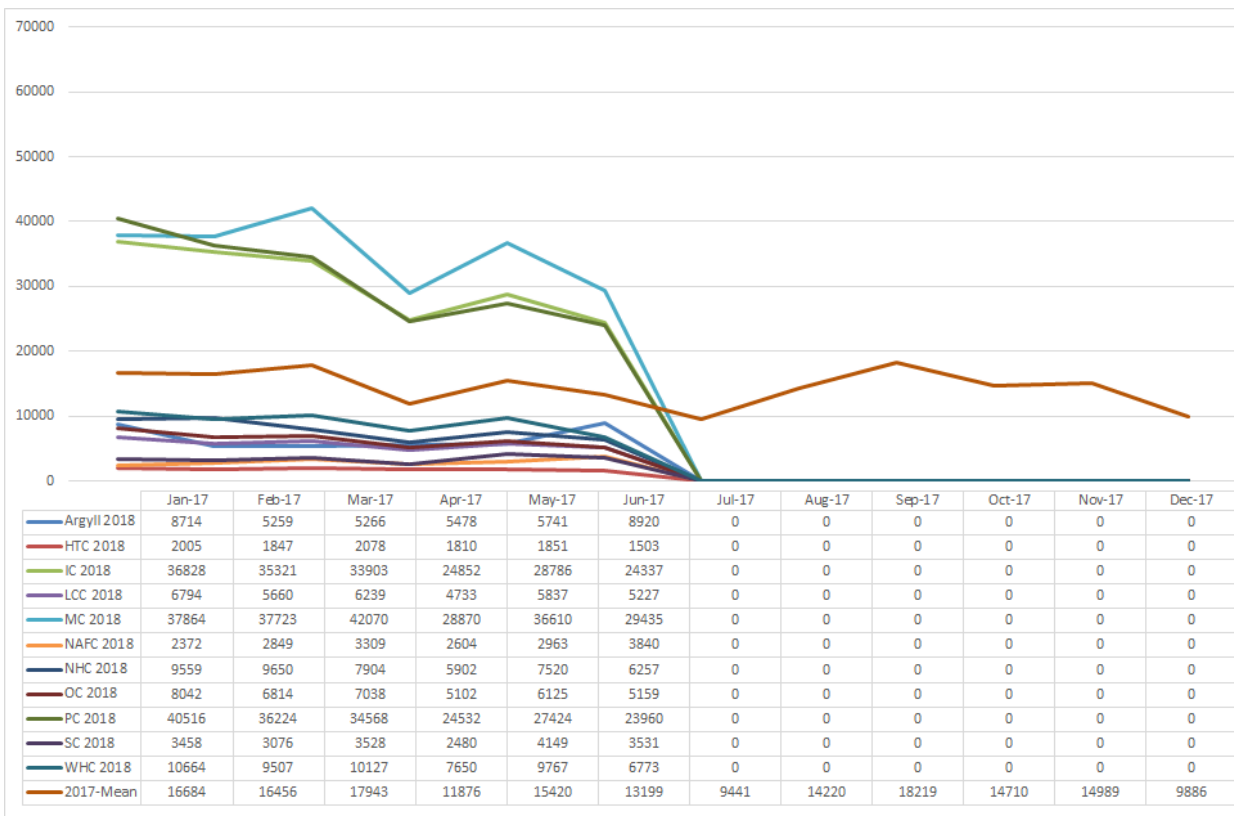

Annual Cycle - One Web Partners

Referrals to www.uhi.ac.uk

From One-Web	From non-One-Web
www.inverness.uhi.ac.uk 2795	sams.ac.uk 892
www.perth.uhi.ac.uk 2088	
www.moray.uhi.ac.uk 1742	
www.northhighland.uhi.ac.uk 596	
www.argyll.uhi.ac.uk 559	
www.whc.uhi.ac.uk 549	
www.shetland.uhi.ac.uk 526	
www.lews.uhi.ac.uk 525	
www.orkney.uhi.ac.uk 490	
www.htc.uhi.ac.uk 212	

Campaign Activity

Campaign	Medium	Pageviews	Goal Value
pgdesecondaryjun18	Social	4087	£253.00
VacancyClickOut	Website	3285	£38.50
srdmastersjunead18	Social	2259	£133.00
interregstudentships	Social	1362	£8.00
socialhealthcarefajun18	Social	1093	£76.50
susdevjunead18	Social	591	£67.50
businessfajun18	Social	457	£6.00
artandsocialpracticeesif18	Social	331	£13.50
publicloginpage	WiFi	320	£31.00
parttimefeegrantjune2018	Social	313	£12.50