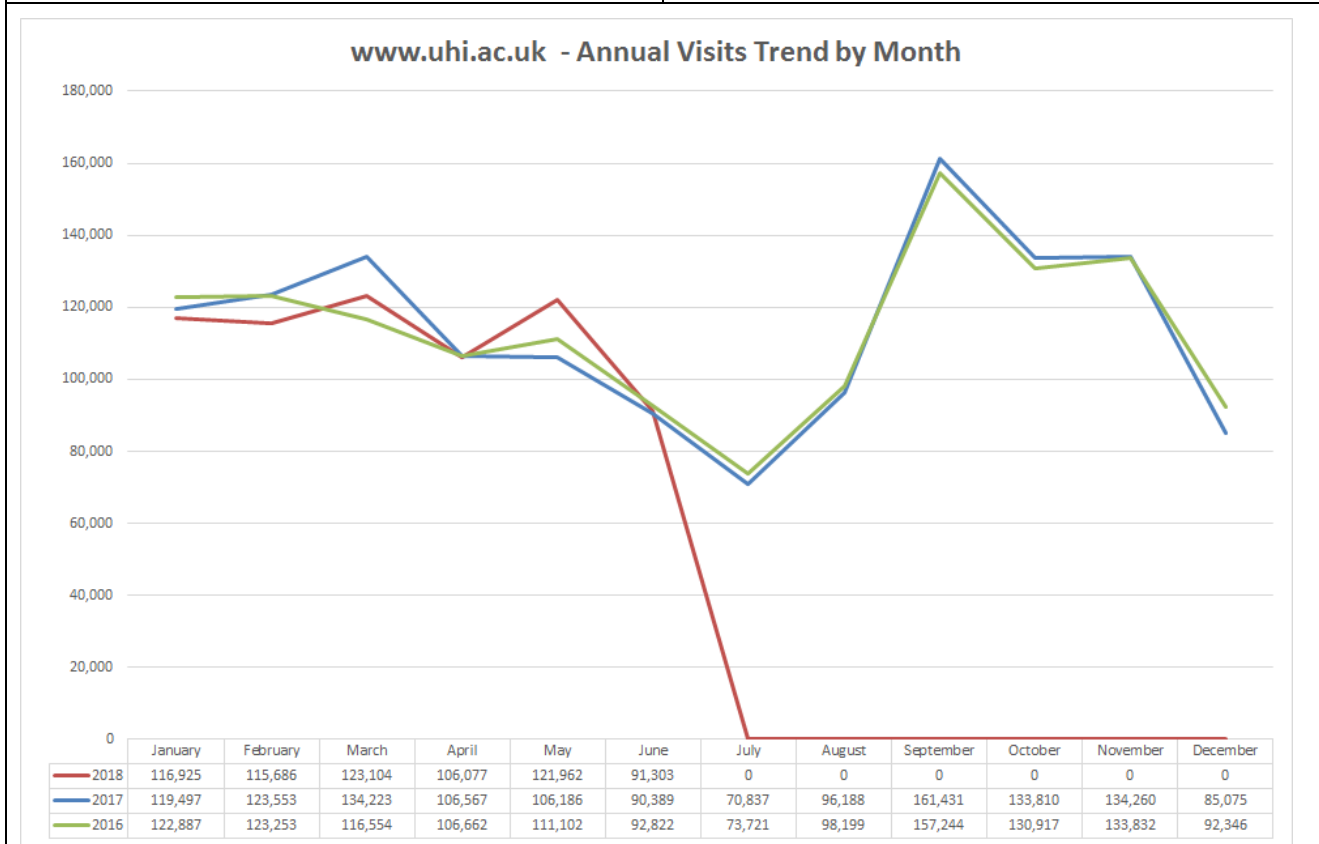

Visits – 91,303 (16% Internal)		18,585	searches from Google Direct from outwith UK Mobile (of which 49.5% Apple) Average page load time
vs Last Month		51.9%	
vs Last Year		14.5%	
▼ 25%	▲ 1%	15%	
		40.7%	
		2.65s	

Courses by month (previous month)	Courses by year-to-date
- BSc Nursing (-) - PGDE Secondary (8) - BA Hons Childhood Practice (5) - PGDE Primary Teaching (3) - BA Hons Child and Youth Studies (6) - BSc Hons Psychology (4) - MSc Sustainable Rural Development (16) - MSc Psychology Conversion (7) - BA Hons Business and Management (12) - MLitt Viking Studies (9)	- BSc Nursing - PGDE Primary Teaching - BSc Hons Psychology - BA Hons Childhood Practice - BA Hons Child and Youth Studies - MLitt Viking Studies - PGDE Secondary Teaching - HNC Childhood Practice - BA (Hons) Health Studies - MSc Psychology Conversion

Applications	
Clicks to UCAS 328 (17%)	Internal Applications (Degrees) 1218 (14%) (pageviews)

Social Media			
Facebook Likes 23,594 +280	Twitter Followers 11,680 +41	YouTube Views 172,644 +3230	Flickr Views 330,664 +3126