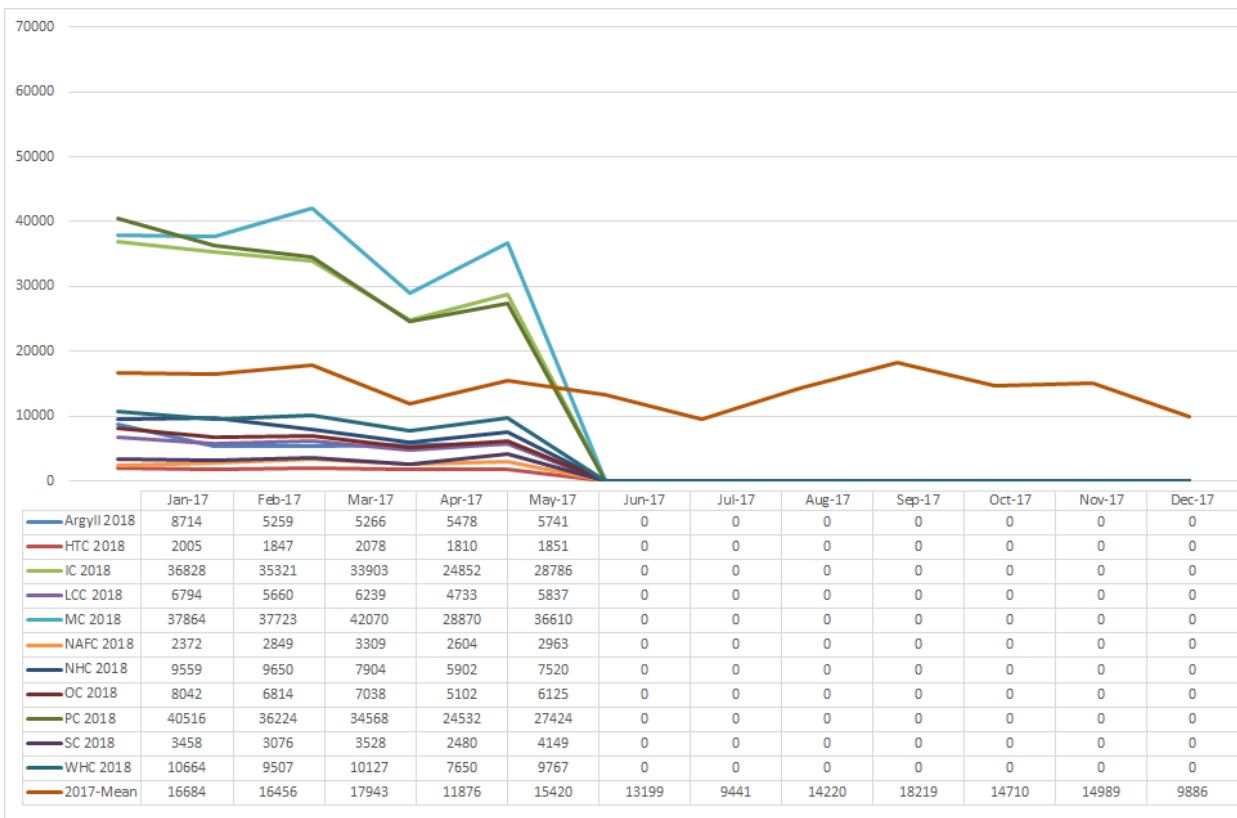

Annual Cycle - One Web Partners

Referrals to www.uhi.ac.uk

From One-Web	From non-One-Web
www.inverness.uhi.ac.uk 2933	sams.ac.uk 250
www.perth.uhi.ac.uk 2247	
www.moray.uhi.ac.uk 2122	
www.lews.uhi.ac.uk 646	
www.northhighland.uhi.ac.uk 563	
www.whc.uhi.ac.uk 549	
www.argyll.uhi.ac.uk 475	
www.orkney.uhi.ac.uk 457	
www.shetland.uhi.ac.uk 338	
www.htc.uhi.ac.uk 288	

Campaign Activity

Campaign	Medium	Pageviews	Goal Value
parttimestudymay18	Social	6313	£299.00
VacancyClickOut	Website	4469	£103.00
artandsocialpracticeesif18	Social	1817	£243.50
marketingresearchassistantapr18	Social	1404	£3.00
modernapprenticeshipprmay2018	Social	1397	£8.50
leadershipmay18	Social	1351	£69.00
intnursesdaypressreleasemay2018	Social	1114	£66.50
proandcontractsofficermay18	Social	1052	£2.00
sustainablemountainscol18	Social	904	£16.00
sustainableenergyesif18	Social	589	£53.50