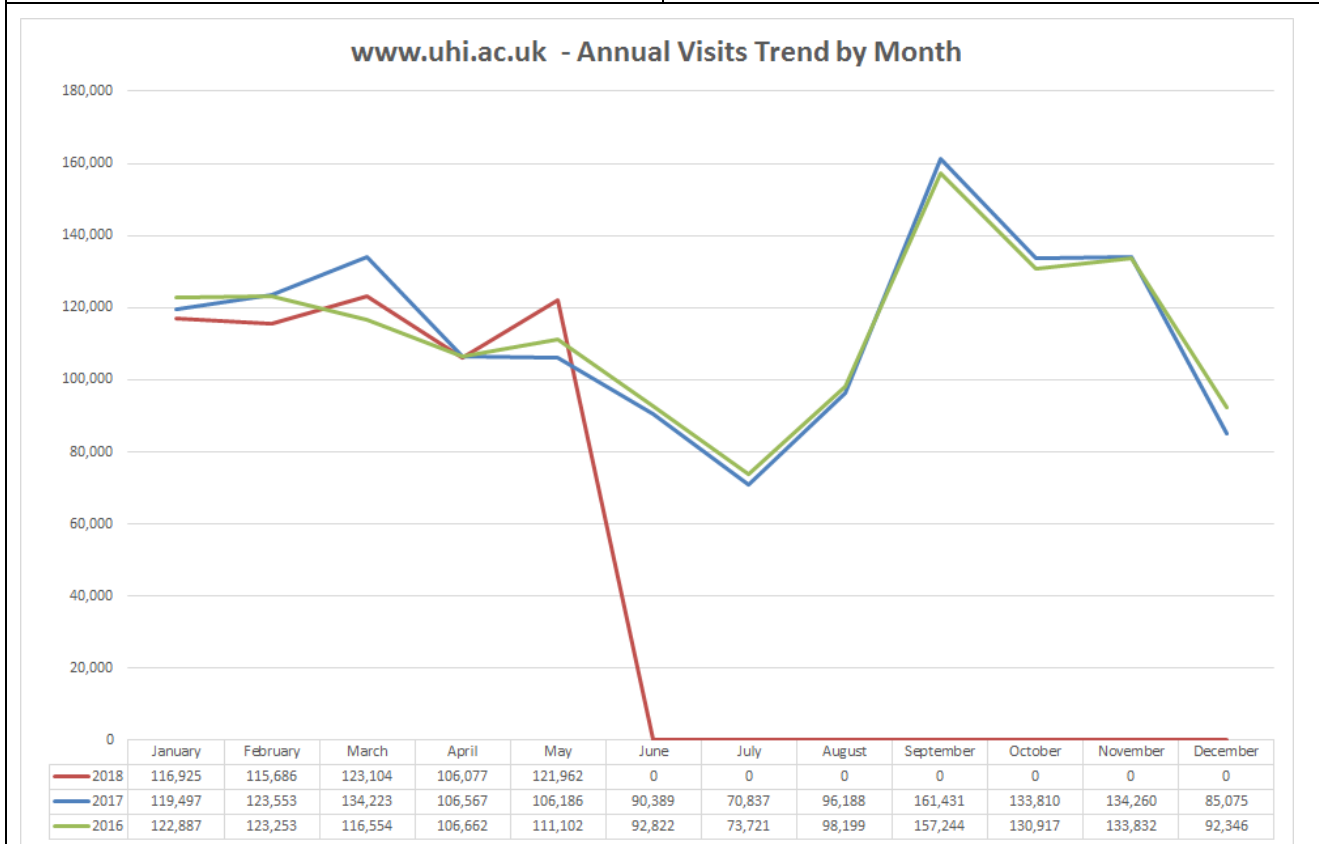

Visits – 121,962 (17% Internal)		19,482 47.5%	searches from Google Direct from outwith UK Mobile (of which 50% Apple) Average page load time
vs Last Month vs Last Year	▲ 15% ▲ 14.9%	14% 11% 39.8% 2.75s	

Courses by month (previous month)	Courses by year-to-date
- BSc Nursing (-) - MA Art and Social Practice (20) - PGDE Primary Teaching (4) - BSc Hons Psychology (2) - BA Hons Childhood Practice (3) - BA Hons Child and Youth Studies (5) - MSc Psychology Conversion (6) - PGDE Secondary (15) - MLitt Viking Studies (7) - HNC Childhood Practice (9)	- BSc Nursing - PGDE Primary Teaching - BSc Hons Psychology - BA Hons Childhood Practice - BA Hons Child and Youth Studies - MLitt Viking Studies - HNC Childhood Practice - PGDE Secondary Teaching - MSc Psychology Conversion - BA (Hons) Health Studies

Applications	
Clicks to UCAS 280 (4%)	Internal Applications (Degrees) 1414 (40%) (pageviews)

Social Media			
Facebook Likes 23,314 +690	Twitter Followers 11,639 +73	YouTube Views 169,414 +3231	Flickr Views 327,538 +1816