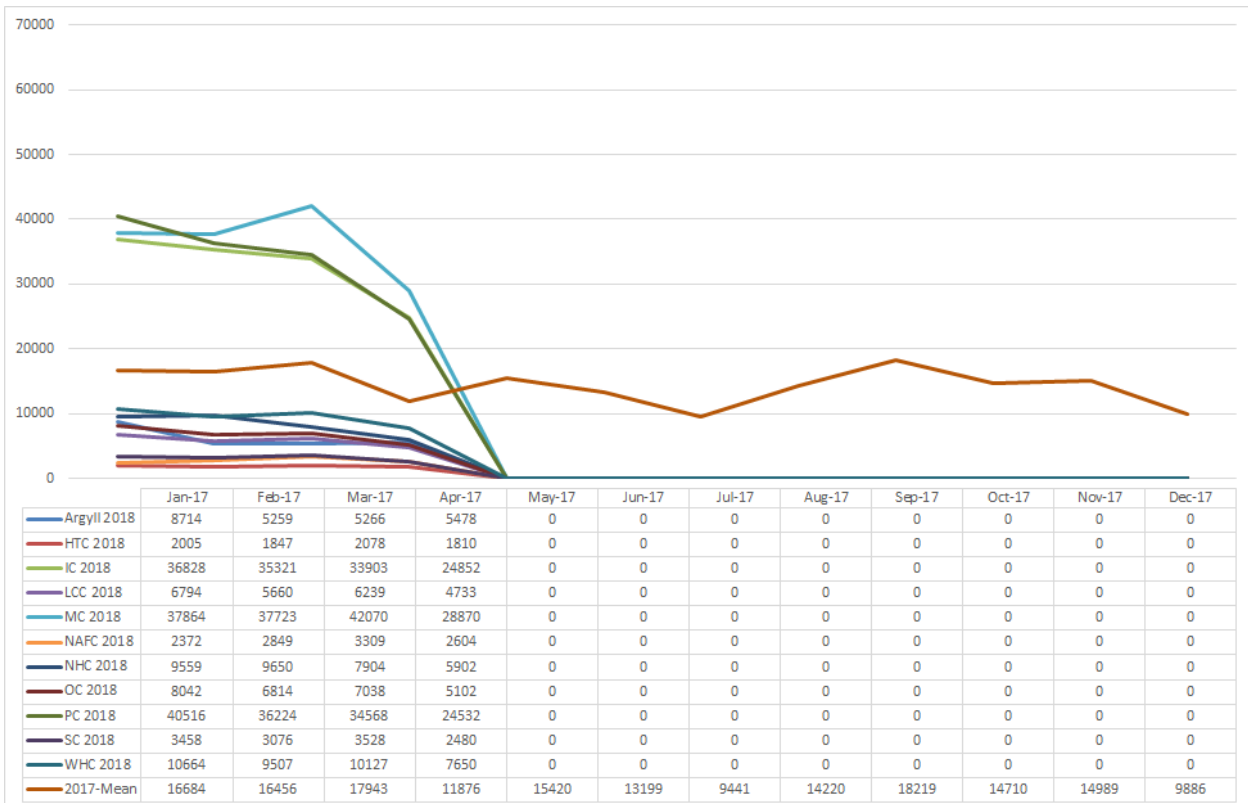

Annual Cycle - One Web Partners

Referrals to www.uhi.ac.uk

From One-Web

www.inverness.uhi.ac.uk	2738
www.moray.uhi.ac.uk	2163
www.perth.uhi.ac.uk	2125
www.whc.uhi.ac.uk	575
www.lews.uhi.ac.uk	529
www.northhighland.uhi.ac.uk	493
www.argyll.uhi.ac.uk	467
www.orkney.uhi.ac.uk	428
www.htc.uhi.ac.uk	329
www.shetland.uhi.ac.uk	252

From non-One-Web

sams.ac.uk	520

Campaign Activity

Campaign	Medium	Pageviews	Goal Value
VacancyClickOut	Website	3419	£31.50
invernesssciencefestival18	Social	1885	£3.00
invnursingapr18	Social	1312	£230.00
stornursingapr18	Social	1232	£72.50
1isf2018	Social	948	£1.00
nursingcasestudy2apr18	Social	791	£221.00
appliedsciencesif18	Social	749	£38.00
susruraldevesif18	Social	693	£49.50
mbaaviationesif18	Social	673	£66.00
mbabusinesadminesif18	Social	565	£44.00