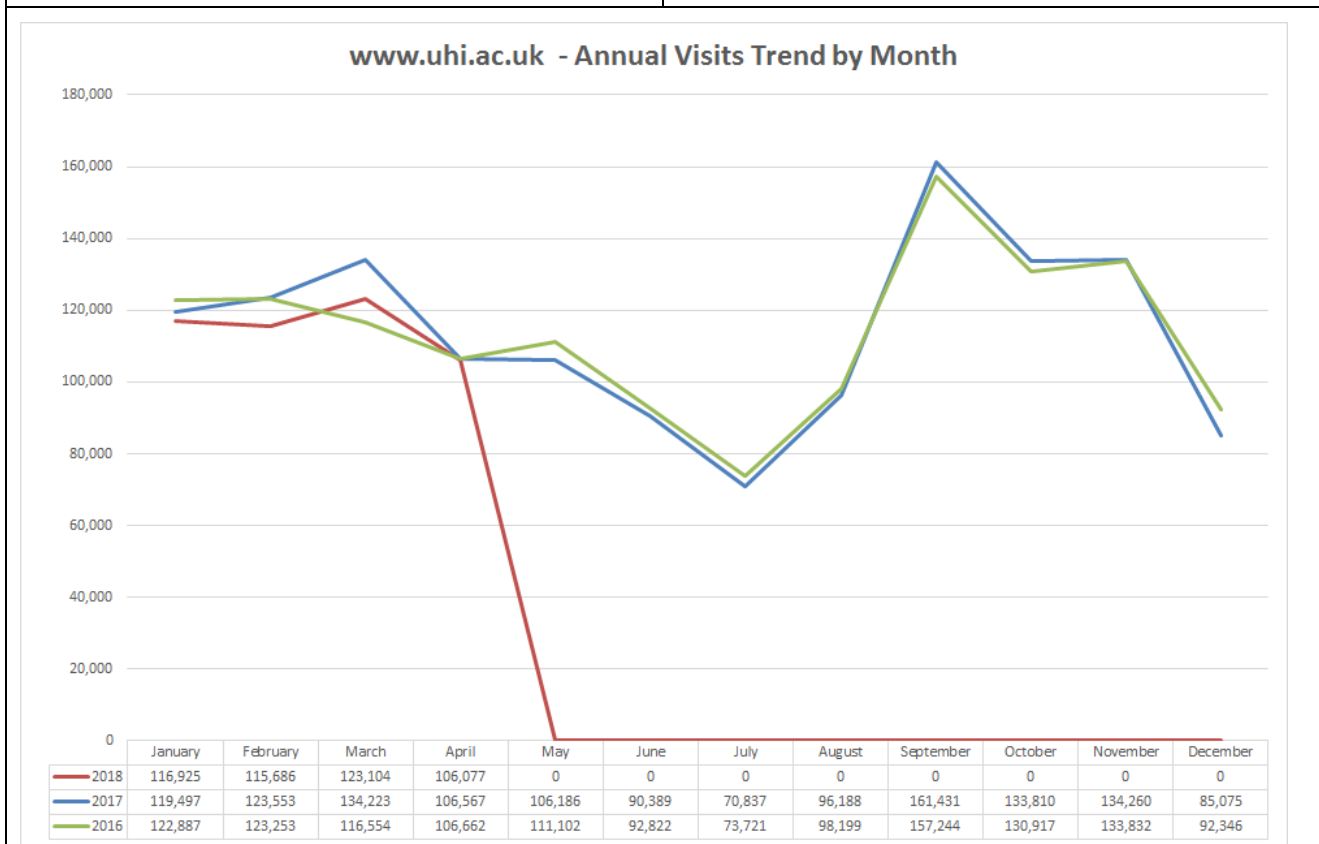

Visits – 106,077 (16% Internal)		16,608 49.4%	searches from Google Direct from outwith UK Mobile (of which 50% Apple) Average page load time
vs Last Month	▼ 13.8%	13.7%	
vs Last Year	—	11.8%	
		35.5%	
		2.92s	

Courses by month (previous month)	Courses by year-to-date
- BSc Nursing (-) - BSc Hons Psychology (4) - BA Hons Childhood Practice (5) - PGDE Primary Teaching (2) - BA Hons Child and Youth Studies (7) - MSc Psychology Conversion (11) - MLitt Viking Studies (6) - MBA Aviation (26) - HNC Childhood Practice (8) - MBA Business Administration (38)	- BSc Nursing - PGDE Primary Teaching - BSc Hons Psychology - BA Hons Childhood Practice - BA Hons Child and Youth Studies - MLitt Viking Studies - HNC Childhood Practice - PGDE Secondary Teaching - BSc Oral Health Science - BSc Hons Marine Science

Applications

Clicks to UCAS 291 (20.7%)	Internal Applications (Degrees) 1003 (2.6%) (pageviews)

Social Media – Klout 67 (+2)

Facebook Likes 22,624 +326	Twitter Followers 11,566 +50	YouTube Views 166,183 +3297	Flickr Views 325,722 +2231