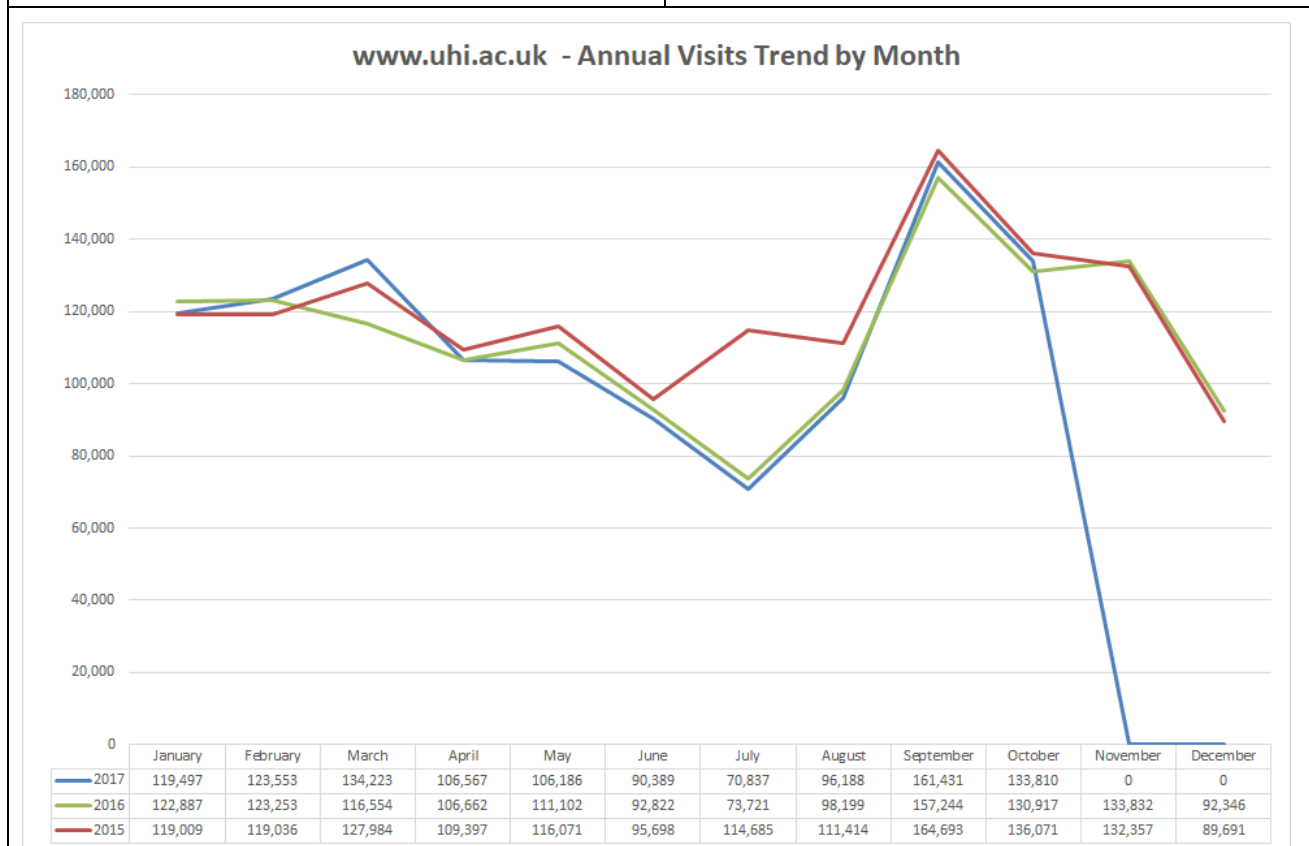

Visits – 133,810 (21% Internal)		2.4%	of users use the site search from Google Direct from outwith UK Mobile (of which 51% Apple) Average page load time
vs Last Month	▼ 17%	53.8%	
vs Last Year	▲ 2.2%	16.5%	
		11%	
		26.8%	
		3.41s	

Courses by month (previous month)	Courses by year-to-date
- BSc Nursing (3) - PGDE Primary Teaching (1) - BSc Hons Psychology (5) - MLitt Viking Studies (8) - BSc Hons Marine Science (9) - BA Hons Childhood Practice (4) - BA Hons Child and Youth Studies (6) - BSc Oral Health Science (10) - BA Hons Business and Management (7) - PGDE Secondary Teaching (11)	- PGDE Primary Teaching - BSc Nursing - BSc Hons Psychology - BA Hons Childhood Practice - BA Hons Child and Youth Studies - PGDE Secondary Teaching - HNC Childhood Practice - BSc Hons Marine Science - BSc Health Studies - MLitt Viking Studies

Applications

Clicks to UCAS 208 (18%)	Internal Applications (Degrees) 921 (19%) (pageviews)

Social Media – Klout 67 (-)

Facebook Likes 21,504 +146	Twitter Followers 10,911 +122	YouTube Views 145,843 +3445	Flickr Views 268,593 +5228