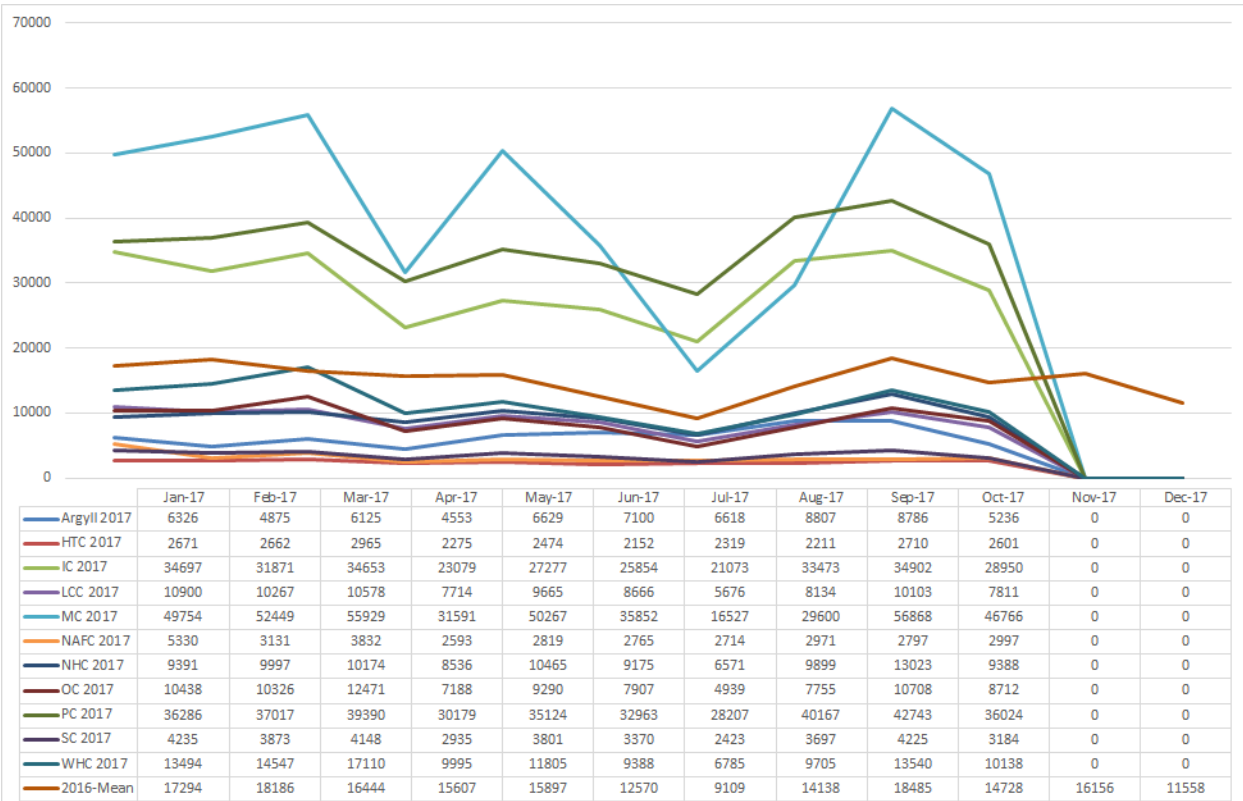

<b>Visits</b> – 133,810 (21% Internal)		2.4%	of users use the site search from Google Direct from outwith UK Mobile (of which 51% Apple) Average page load time
vs Last Month	▼ 17%	53.8%	
vs Last Year	▲ 2.2%	16.5%	
		11%	
		26.8%	
		3.41s	

**Applications**

Clicks to UCAS 208 (18%)	Internal Applications (Degrees) 921 (19%) (pageviews)
--------------------------	---

**Social Media – Klout 67 (-)**

<b>Facebook Likes</b> 21,504 +146	<b>Twitter Followers</b> 10,911 +122	<b>YouTube Views</b> 145,843 +3445	<b>Flickr Views</b> 268,593 +5228
--------------------------------------	---	---------------------------------------	--------------------------------------

### Annual Cycle - One Web Partners