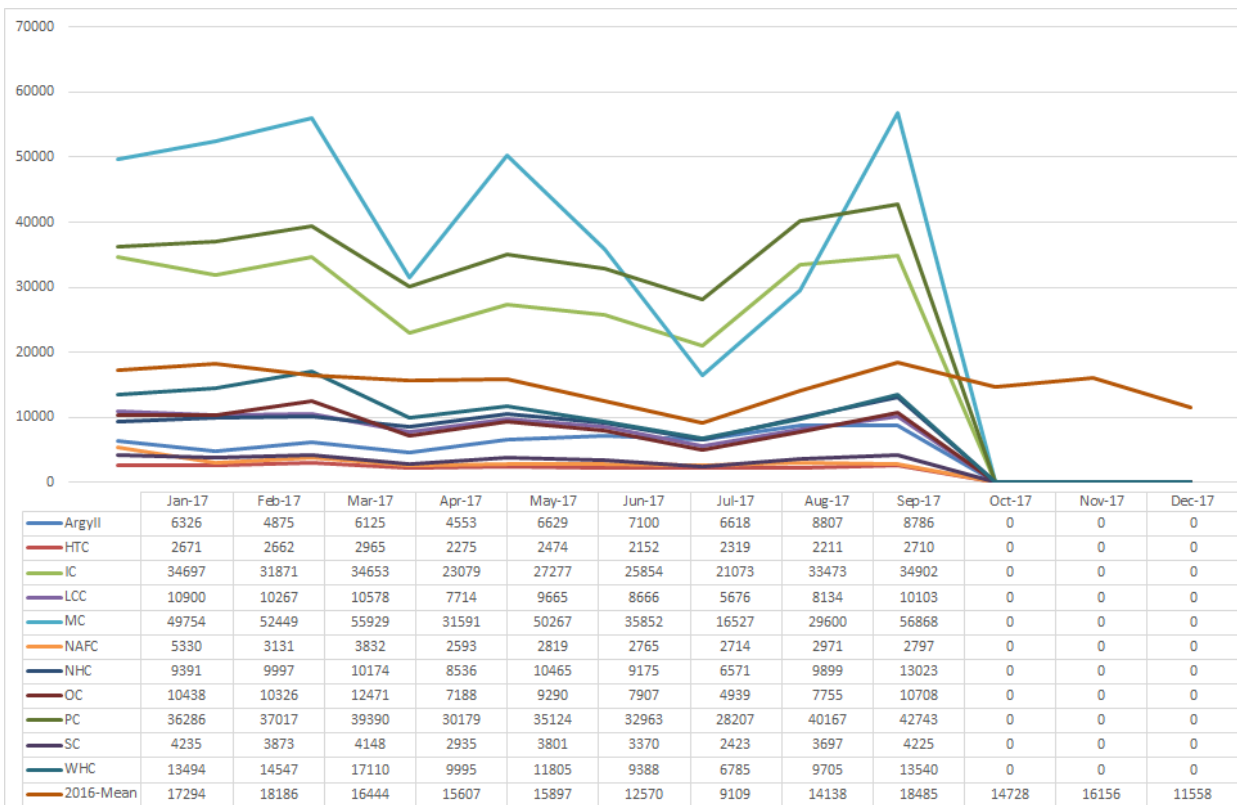

Annual Cycle - One Web Partners

Referrals to www.uhi.ac.uk

From One-Web	From non-One-Web
www.moray.uhi.ac.uk	sams.ac.uk
www.inverness.uhi.ac.uk	315
www.perth.uhi.ac.uk	
www.whc.uhi.ac.uk	
www.orkney.uhi.ac.uk	
www.northhighland.uhi.ac.uk	
www.lews.uhi.ac.uk	
www.argyll.uhi.ac.uk	
www.shetland.uhi.ac.uk	
www.htc.uhi.ac.uk	
4707	
4105	
3589	
1128	
1077	
1056	
1009	
923	
506	
315	

Campaign Activity (£1788, 1.6% of ext)

Campaign	Medium	Pageviews	Goal Value
VacancyClickOut	Website	4907	£179.50
sepphdstudentships17	FB	2868	£6.00
msscustainableluraldevsep17	FB	1688	£559.50
pgdeprimarysep17	FB	1263	£465.50
invnursingsep17	FB	706	£19.50
HMNB Clyde 2	email	526	£17.00
PublicLoginPage	WiFi	456	£3.50
busadminmodernapp17	FB	444	£2.00
PartTimeStudyJuy2017	FB	258	£7.50
hijobs	HI Jobs	247	£0.50