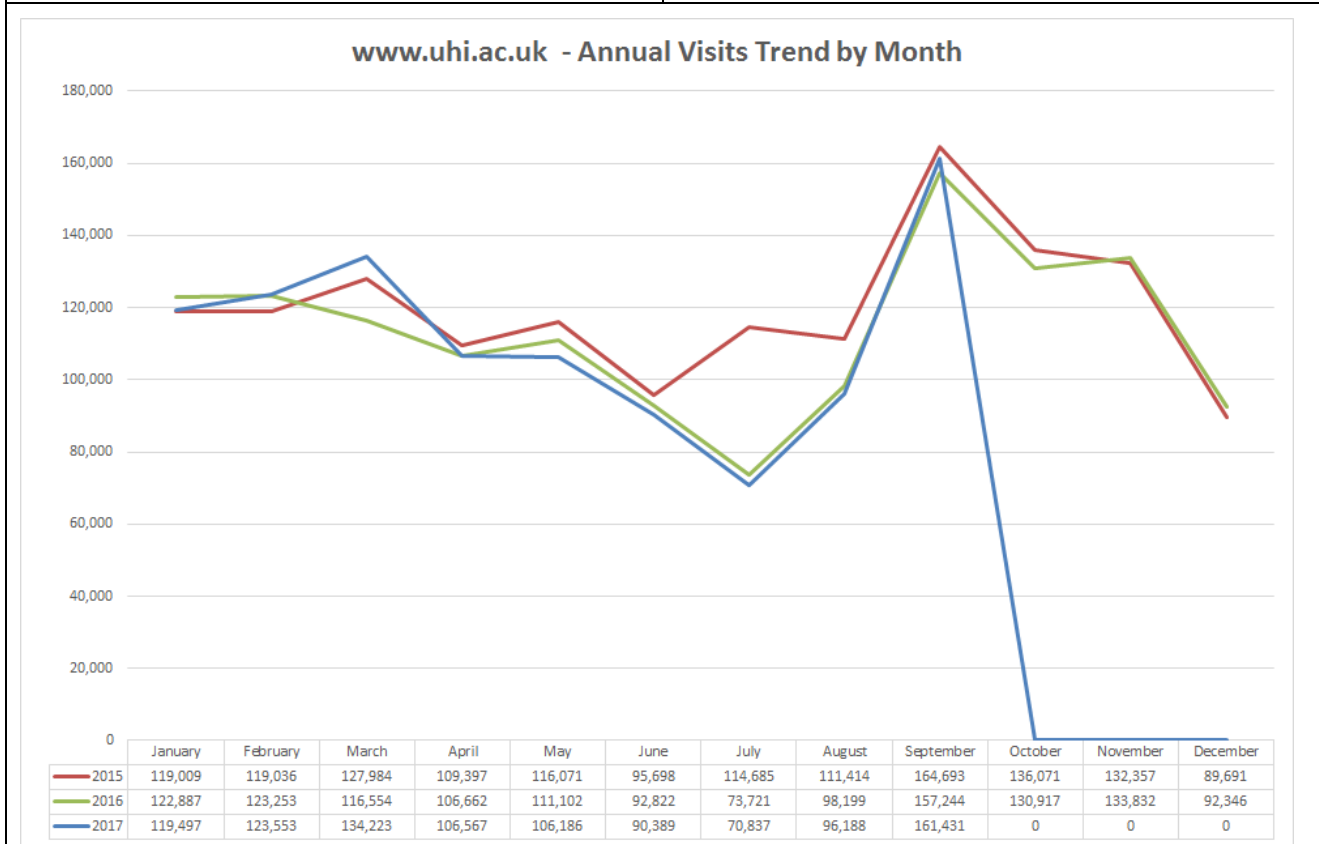

Visits – 161,431 (22% Internal)		2.4%	of users use the site search from Google Direct from outwith UK Mobile (of which 60.8% Apple) Average page load time
vs Last Month	▲68%	53.4%	
vs Last Year	▲2.7%	16.6%	
		9%	
		32.6%	
		2.88s	

Courses by month (previous month)	Courses by year-to-date
1. PGDE Primary Teaching (-) 2. MSc Sustainable Rural Development (19) 3. BSc Nursing (2) 4. BA Hons Childhood Practice (6) 5. BSc Hons Psychology (-) 6. BA Hons Child and Youth Studies (5) 7. BA Hons Health Studies (8) 8. MLitt Viking Studies (10) 9. BSc Hons Marine Science (11) 10. BSc Oral Health Science (12)	1. PGDE Primary Teaching 2. BSc Nursing 3. BSc Hons Psychology 4. BA Hons Childhood Practice 5. BA Hons Child and Youth Studies 6. PGDE Secondary Teaching 7. HNC Childhood Practice 8. BSc Health Studies 9. BSc Hons Marine Science 10. MSc Sustainable Rural Development

Applications	
Clicks to UCAS 254 (28.5%)	Internal Applications (Degrees) 1132 (12%) (pageviews)

Social Media – Klout 67 (+2)			
Facebook Likes 21,358 +433	Twitter Followers 10,789 +160	YouTube Views 142,398 +3616	Flickr Views 263,365 +1405