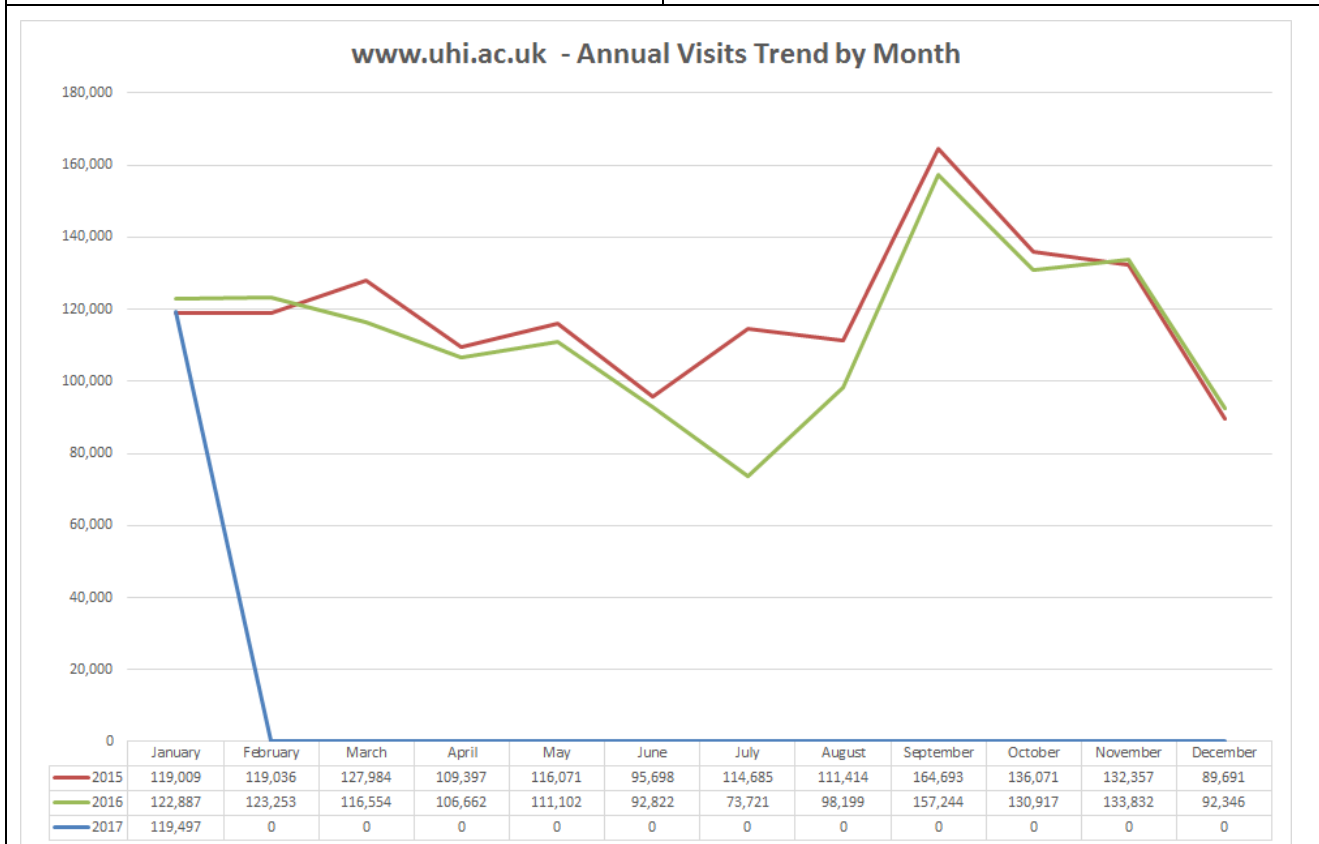

Visits – 119,497 (19% Internal)		2.5%	of users use the site search from Google Direct from outwith UK Mobile (of which 57.7% Apple) Average page load time
vs Last Month	▲28%	59%	
vs Last Year	▼2.8%	17% 12.6% 31.9% 3.21s	

Courses by month (previous month)	Courses by year-to-date
- PGDE Primary Teaching (-) - BSc Nursing (-) - BSc Hons Psychology (-) - BA Hons Childhood Practice (6) - BA Hons Child and Youth Studies (4) - HNC Childhood Practice (16) - BSc Oral Health Science (11) - BA Hons Adventure Tourism Mgmt (-) - PGDE Secondary Teaching (5) - MLitt Viking Studies (-)	- PGDE Primary Teaching - BSc Nursing - BSc Hons Psychology - BA Hons Childhood Practice - BA Hons Child and Youth Studies - HNC Childhood Practice - BSc Oral Health Science - BA Hons Adventure Tourism Mgmt - PGDE Secondary Teaching - MLitt Viking Studies

Applications

Clicks to UCAS 713 (71%)	Internal Applications (Degrees) 1037 (57%) (pageviews)

Social Media – Klout 67 (+1)

Facebook Likes 19176 +282	Twitter Followers 9897 +84	YouTube Views 120707 +5302	Flickr Views 251259 +2542