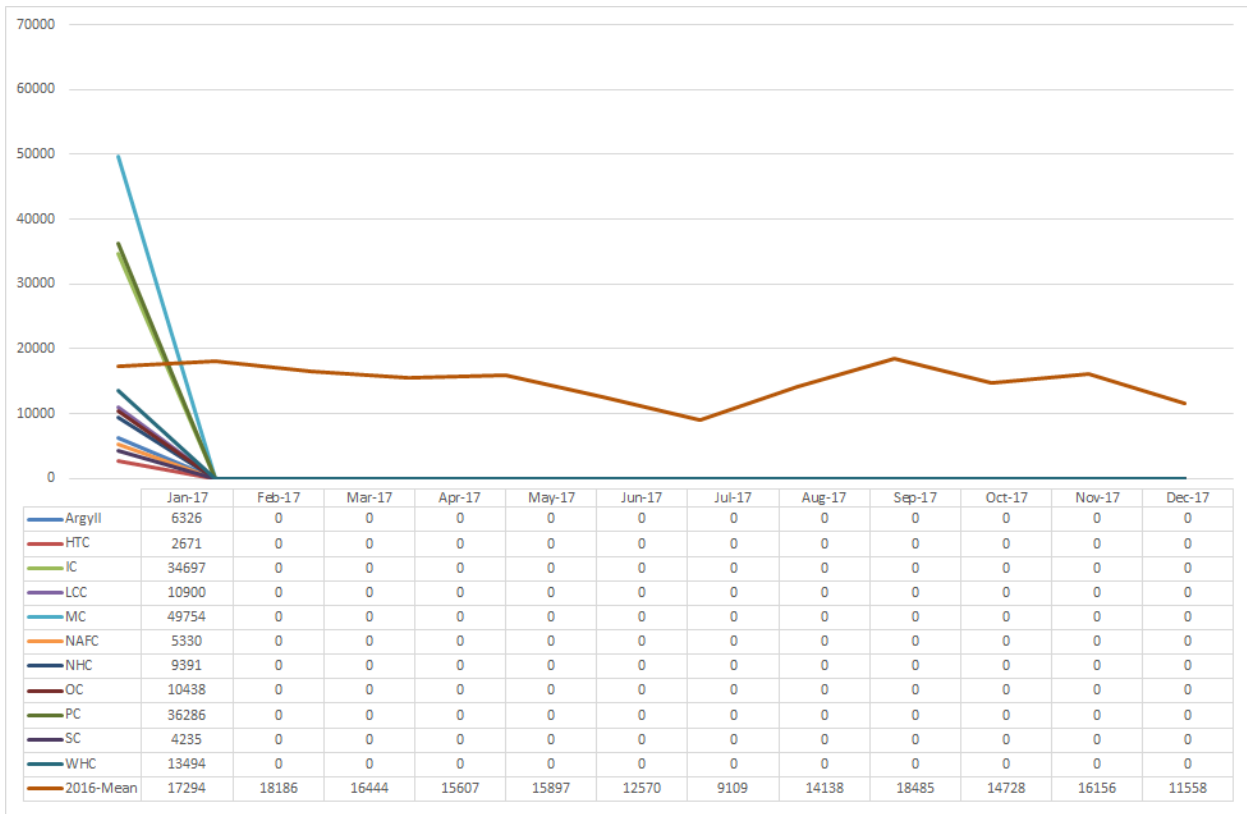

Annual Cycle - One Web Partners

Referrals to www.uhi.ac.uk

From One-Web	From non-One-Web
www.inverness.uhi.ac.uk 4108	sams.ac.uk 426
www.moray.uhi.ac.uk 2757	
www.perth.uhi.ac.uk 2589	
www.orkney.uhi.ac.uk 902	
www.whc.uhi.ac.uk 890	
www.northhighland.uhi.ac.uk 864	
www.lews.uhi.ac.uk 841	
www.argyll.uhi.ac.uk 472	
www.shetland.uhi.ac.uk 443	
www.htc.uhi.ac.uk 331	

PPC Activity (£1250.92, 0.5% of ext)

Campaign	Medium	Pageviews	Goal Value
NursingInvOpenJan17	FB	563	£525.50
NursingInvOpenFeb17	FB	552	£14.50
Christmas 2016	FB	193	£2.00
CityRegionRelease17FB	FB	183	£1.50
PublicLoginPage	Public WiFi	108	£12.00
buffer	TW	11	£0.00
NursingInvOp	FB	7	£0.00
NursingOpenSep	FB	7	£1.50
ICEveningClassesJan17	FB	6	£1.50
MCGymJan17	FB	6	£0.00