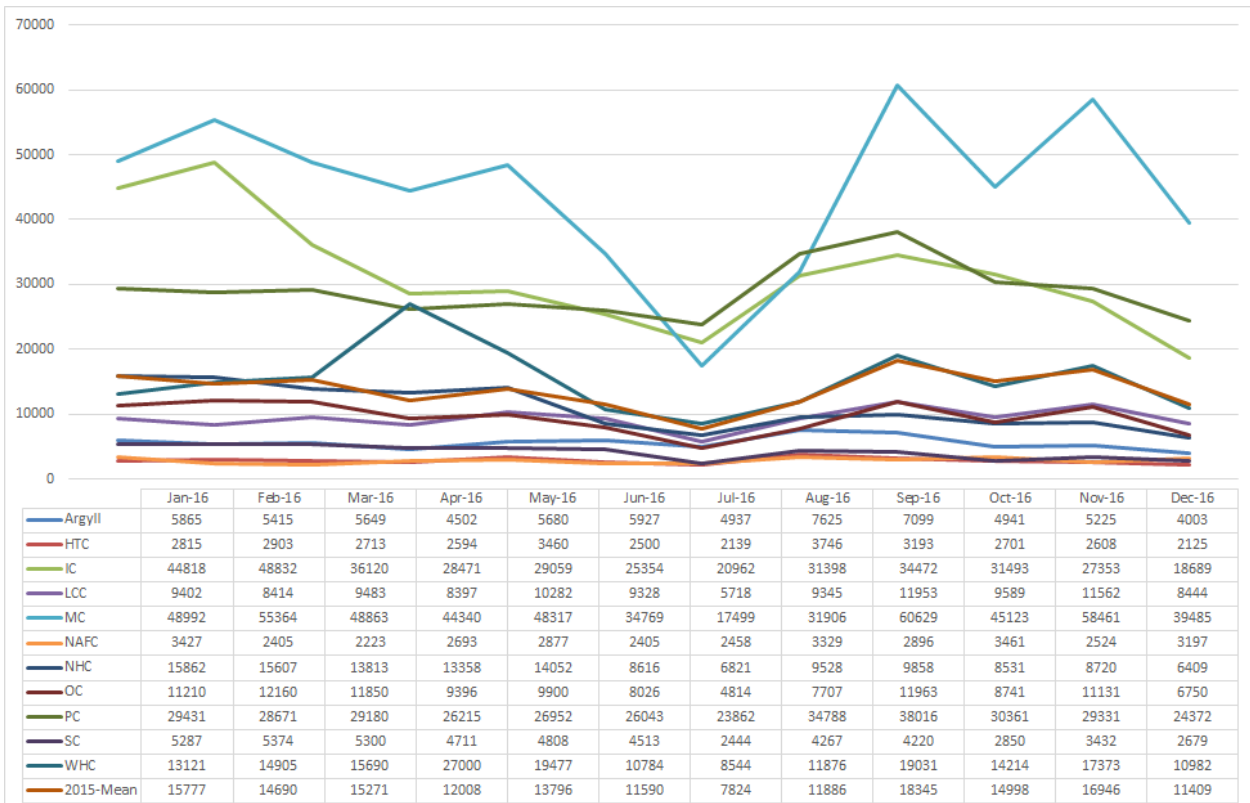

Annual Cycle - One Web Partners

Referrals to www.uhi.ac.uk

From One-Web	From non-One-Web
www.inverness.uhi.ac.uk	sams.ac.uk
www.moray.uhi.ac.uk	295
www.perth.uhi.ac.uk	
www.lews.uhi.ac.uk	
www.whc.uhi.ac.uk	
www.northhighland.uhi.ac.uk	
www.orkney.uhi.ac.uk	
www.argyll.uhi.ac.uk	
www.htc.uhi.ac.uk	
www.shetland.uhi.ac.uk	
2177	
2019	
1677	
674	
660	
563	
526	
332	
260	
238	

PPC Activity (£1101.82, 0.4% of ext)

Campaign	Medium	Pageviews	Goal Value
Christmas 2016	FB	502	£2.50
PublicLoginPage	Public WiFi	129	£11.00
MorayDosiPost2016	FB	37	£1.50
NursingInvOpenNov16	FB	21	£3.50
StudentEngagementPostFB16	FB	21	£0.00
NursingInvOpenJan17	FB	14	£5.50
NursingRelease16	FB	14	£0.50
MorayNataliePost2016	FB	13	£0.00
NursingWIOpenNov16	FB	9	£51.00
MCAGBCCJan17	FB	8	£0.00