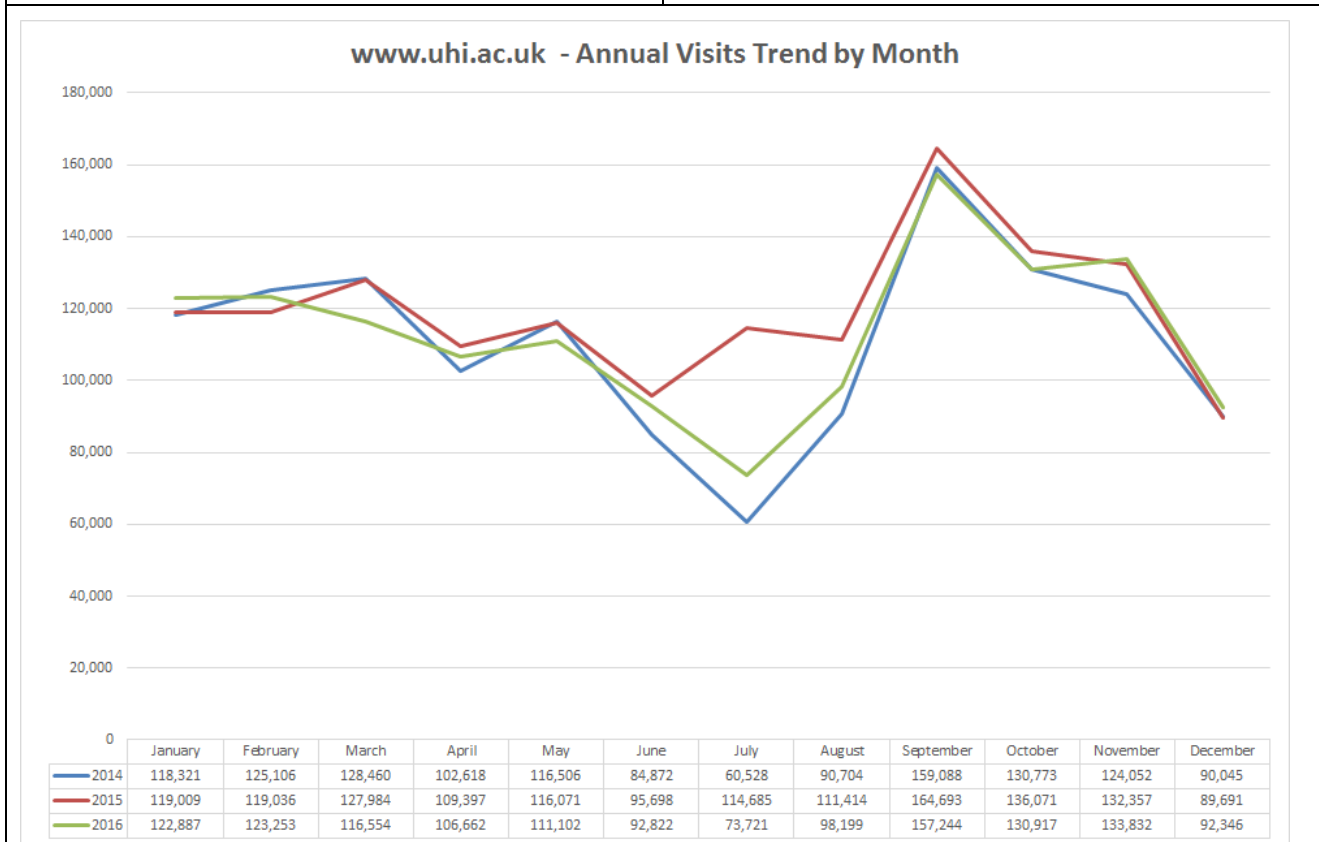

Visits – 92,346 (22% Internal)		2.2%	of users use the site search from Google Direct from outwith UK Mobile (of which 57.4% Apple) Average page load time
vs Last Month	▼31%	57.5%	
vs Last Year	▲3%	18.3%	
		13.4%	
		27.6%	
		3.45s	

Courses by month (previous month)	Courses by year-to-date
- PGDE Primary Teaching (-) - BSc Nursing (-) - BSc Hons Psychology (-) - BA Hons Child and Youth Studies (-) - PGDE Secondary Teaching (11) - BA Hons Childhood Practice (5) - BSc Hons Marine Science (6) - BA Hons Adventure Tourism Mgmt (9) - BA Hons Business and Management (12) - MLitt Viking Studies (-)	- PGDE Primary Teaching - BSc Hons Psychology - BA Hons Child and Youth Studies - BA Hons Childhood Practice - BSc Hons Marine Science - BA Hons Adventure Tourism Mgmt - BA Hons Health Studies - BA Hons Sociology and Criminology - MLitt Viking Studies - BA Hons Business and Management

Applications

Clicks to UCAS 416 (4.6%)	Internal Applications (Degrees) 660 (-) (pageviews)

Social Media – Klout 66 (-1)

Facebook Likes 18894 +96	Twitter Followers 9813 +76	YouTube Views 115405 +2213	Flickr Views 248717 +1134