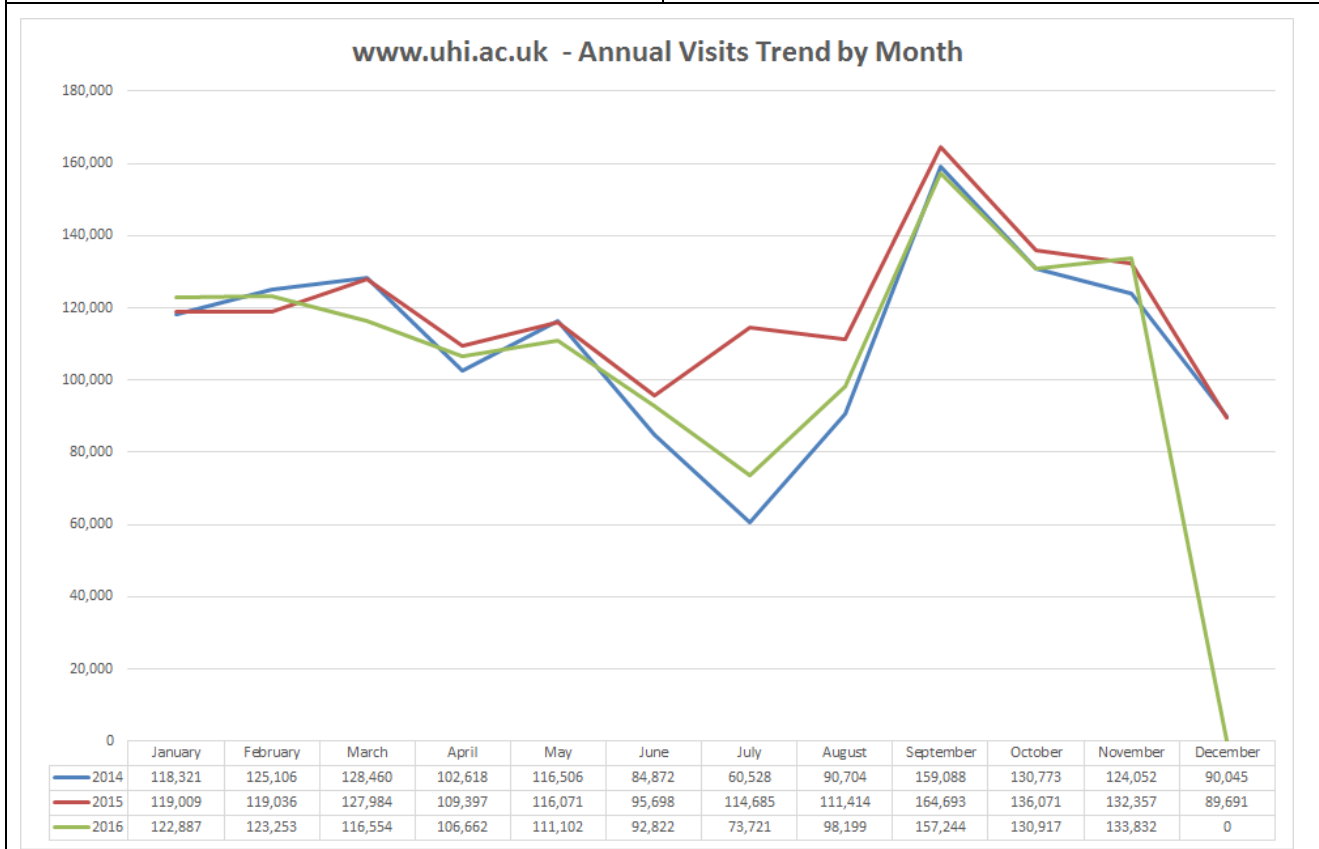

Visits – 133,832 (24% Internal)		2.1%	of users use the site search from Google Direct from outwith UK Mobile (of which 57.4% Apple) Average page load time
vs Last Month	▲2.2%	56.5%	
vs Last Year	▲1.1%	19.6% 11.3% 24.2% 3.33s	

Courses by month (previous month)	Courses by year-to-date
- PGDE Primary Teaching (2) - BSc Nursing (1) - BSc Hons Psychology (-) - BA Hons Child and Youth Studies (5) - BA Hons Childhood Practice (6) - BSc Hons Marine Science (7) - HNC Childhood Practice (20) - BA Hons Sociology & Criminology (11) - BA Hons Adventure Tourism Mgmt (4) - MLitt Viking Studies (12)	- PGDE Primary Teaching - BSc Hons Psychology - BA Hons Child and Youth Studies - BA Hons Childhood Practice - BSc Hons Marine Science - BA Hons Adventure Tourism Mgmt - BA Hons Health Studies - BA Hons Sociology and Criminology - MLitt Viking Studies - BA Hons Business and Management

Applications	
Clicks to UCAS 436 (44%)	Internal Applications (Degrees) - (-) (pageviews)

Social Media – Klout 67 (-)			
Facebook Likes 18798 +220	Twitter Followers 9737 +113	YouTube Views 115405 +2213	Flickr Views 247583 +960