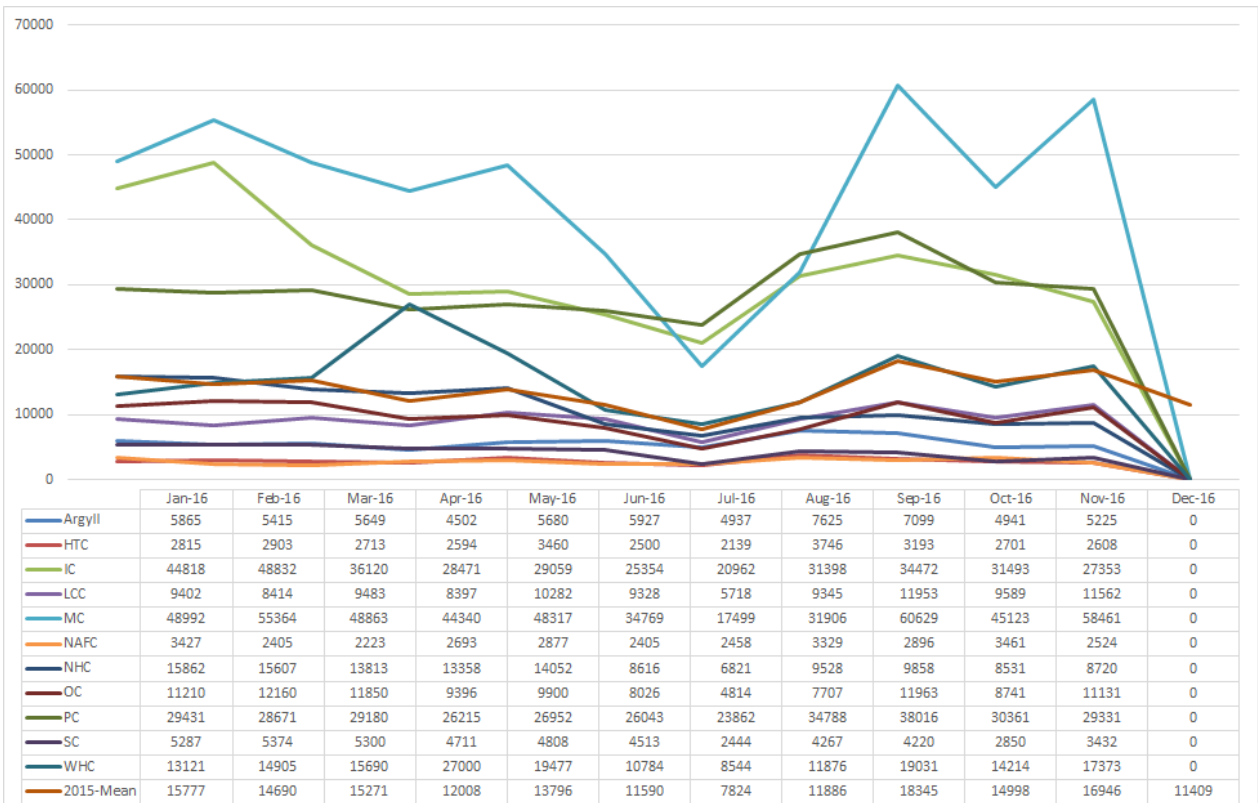

Annual Cycle - One Web Partners

Referrals to www.uhi.ac.uk

From One-Web	From non-One-Web
www.inverness.uhi.ac.uk	3528
www.moray.uhi.ac.uk	3129
www.perth.uhi.ac.uk	2354
www.whc.uhi.ac.uk	1095
www.lews.uhi.ac.uk	958
www.northhighland.uhi.ac.uk	902
www.orkney.uhi.ac.uk	888
www.argyll.uhi.ac.uk	430
www.htc.uhi.ac.uk	396
www.shetland.uhi.ac.uk	309
	sams.ac.uk
	472

PPC Activity (£1237.15, 0.3% of ext)

Campaign	Medium	Pageviews	Goal Value
NursingWIOpenNov16	FB	247	£352.50
PublicLoginPage	Public WiFi	236	£21.50
hijobs	Jobs	124	£0.00
NursingRelease16	FB	111	£0.00
2016_PGDE_fb_push	FB	50	£0.00
2016PhDStudentships	FB	41	£6.00
NursingInvOpenNov16	FB	28	£3.00
201415 DLHE Graduates	FB	15	£0.00
MorayOpenDayOct16	FB	15	£0.50
buffer	TW	14	£0.00