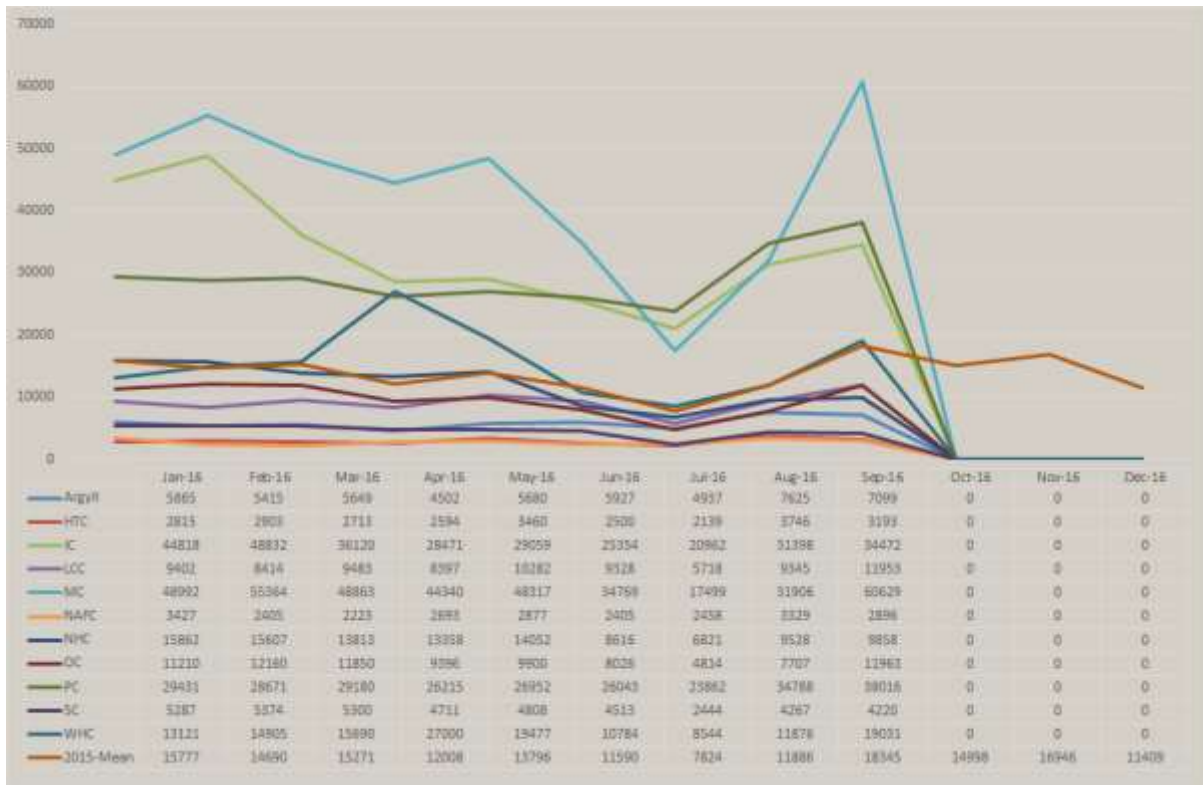

Annual Cycle - One Web Partners

Referrals to www.uhi.ac.uk

From One-Web	From non-One-Web
www.moray.uhi.ac.uk	sams.ac.uk
www.inverness.uhi.ac.uk	523
www.perth.uhi.ac.uk	
www.whc.uhi.ac.uk	
www.northhighland.uhi.ac.uk	
www.orkney.uhi.ac.uk	
www.lews.uhi.ac.uk	
www.argyll.uhi.ac.uk	
www.shetland.uhi.ac.uk	
www.htc.uhi.ac.uk	

PPC Activity (£999.22, 1.3% of ext)

Campaign	Medium	Pageviews	Goal Value
NursingRelease16	FB	2807	£470.00
NursingOpenSep	FB	826	£178.00
PublicLoginPage	Public WiFi	211	£14.00
LCCAug2016	FB	149	£1.00
obraichean-gaidhlig	Job Board	88	£0.00
MSc Health and Wellbeing and Infection Prevention and Control	Newsletter	60	£0.50
hijobs	Job Board	50	£0.00
2016_PGDE_fb_push	FB	40	£1.50
Clearing2016	UCAS	36	£3.00
MBAaviationInt2015	FB	23	£10.50