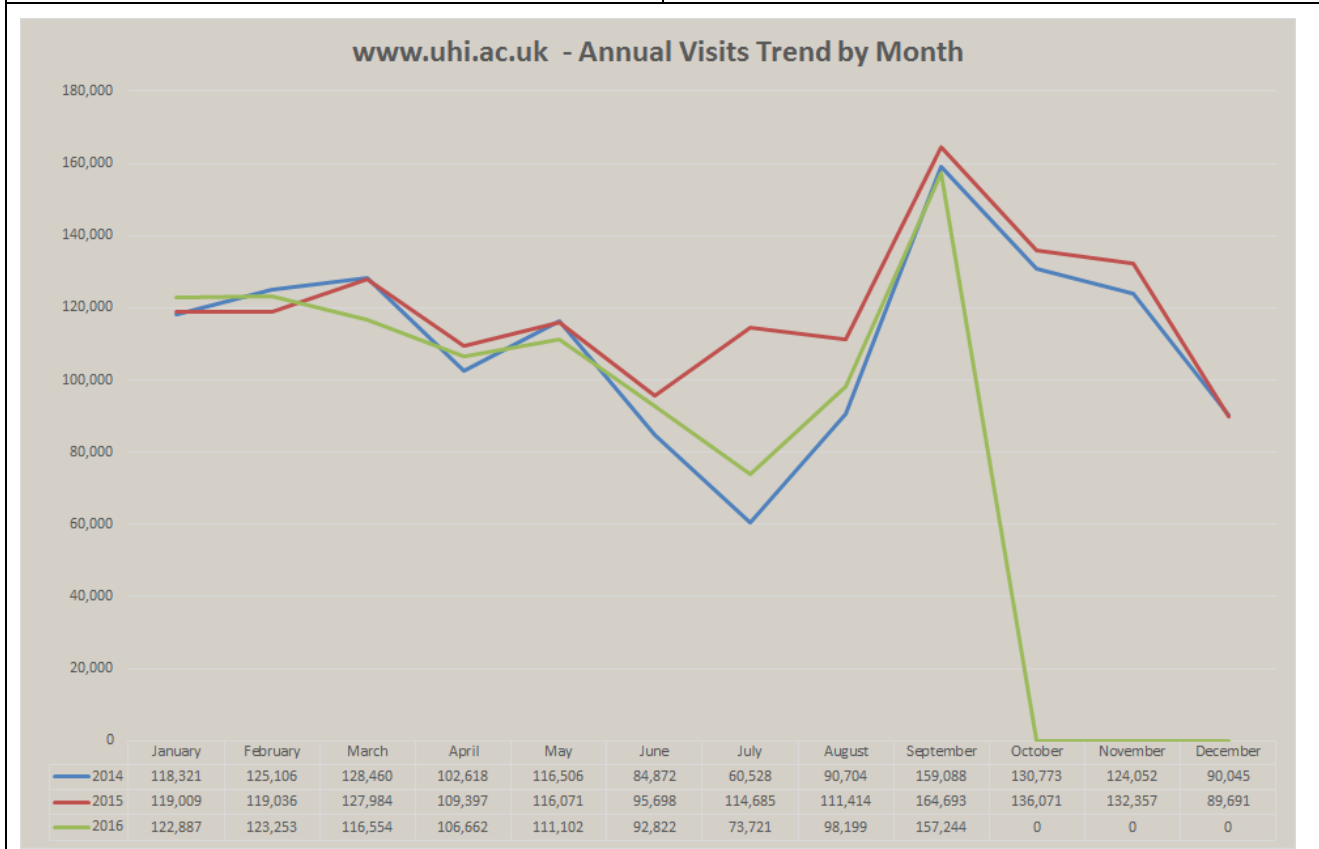

Visits – 157244 (27% Internal)		2.4%	of users use the site search from Google Direct from outwith UK Mobile (of which 56.8% Apple) Average page load time
vs Last Month	▲60%	55.5%	
vs Last Year	▼4.5%	20.5%	
		9.3%	
		28.4%	
		2.99s	

Courses by month (previous month)	Courses by year-to-date
- BSc Nursing (-) - PGDE Primary Teaching (1) - BSc Hons Psychology (-) - BA Hons Child and Youth Studies (-) - BSc Hons Marine Science (6) - BA Hons Sociology and Criminology (10) - BA Hons Adventure Tourism Mgmt (5) - HNC Applied Sciences Pathway to Med (-) - BA Hons Childhood Practice (7) - BSc Oral health Science (15)	- PGDE Primary Teaching - BSc Hons Psychology - BA Hons Child and Youth Studies - BA Hons Childhood Practice - BA Hons Adventure Tourism Mgmt - BSc Hons Marine Science - BA Hons Health Studies - BA Hons Sociology and Criminology - MLitt Viking Studies - BA Hons Business and Management

Applications	
Clicks to UCAS 303 (15%)	Internal Applications (Degrees) 124 (10.7%) (pageviews)

Social Media – Klout 67 (+2)			
Facebook Likes 18329 +453	Twitter Followers 9514 +138	YouTube Views 110771 +2802	Flickr Views 244824 +2149