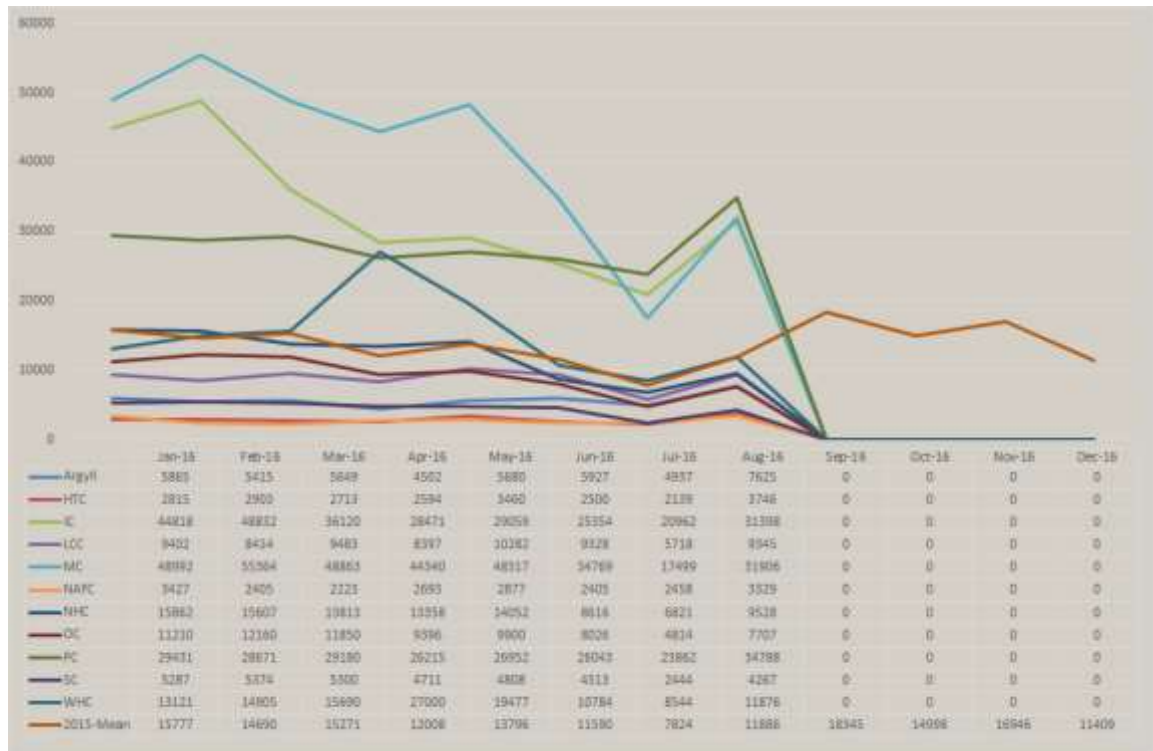

Annual Cycle - One Web Partners

Referrals to www.uhi.ac.uk

From One-Web	From non-One-Web	
www.inverness.uhi.ac.uk	4321	
www.perth.uhi.ac.uk	2744	
www.moray.uhi.ac.uk	2081	
www.whc.uhi.ac.uk	925	
www.northhighland.uhi.ac.uk	850	
www.lews.uhi.ac.uk	842	
www.orkney.uhi.ac.uk	696	
www.argyll.uhi.ac.uk	620	
www.htc.uhi.ac.uk	582	
www.shetland.uhi.ac.uk	488	
	sams.ac.uk	692

PPC Activity (£917.48, 0.7% of ext)

Campaign	Medium	Pageviews	Goal Value
TheologyAdAug2016	FB	1202	£426
Graduation2016Dates	FB	142	£1.50
MCAAUG2016	FB	87	£2.50
2016_PGDE_fb_push	FB	83	£1.50
LCCAUG2016	FB	68	0
KAW Wave 1 - Group 1 Networked UCAS plus Direct UF accepted Moray	eMail	67	£2.00
PublicLoginPage	WiFi	62	£10.00
MCFineArt2016	FB	56	£16.00
MSc Health and Wellbeing and Infection Prevention and Control	eMail	51	£1.50
Clearing2016	UCAS	48	£21.50