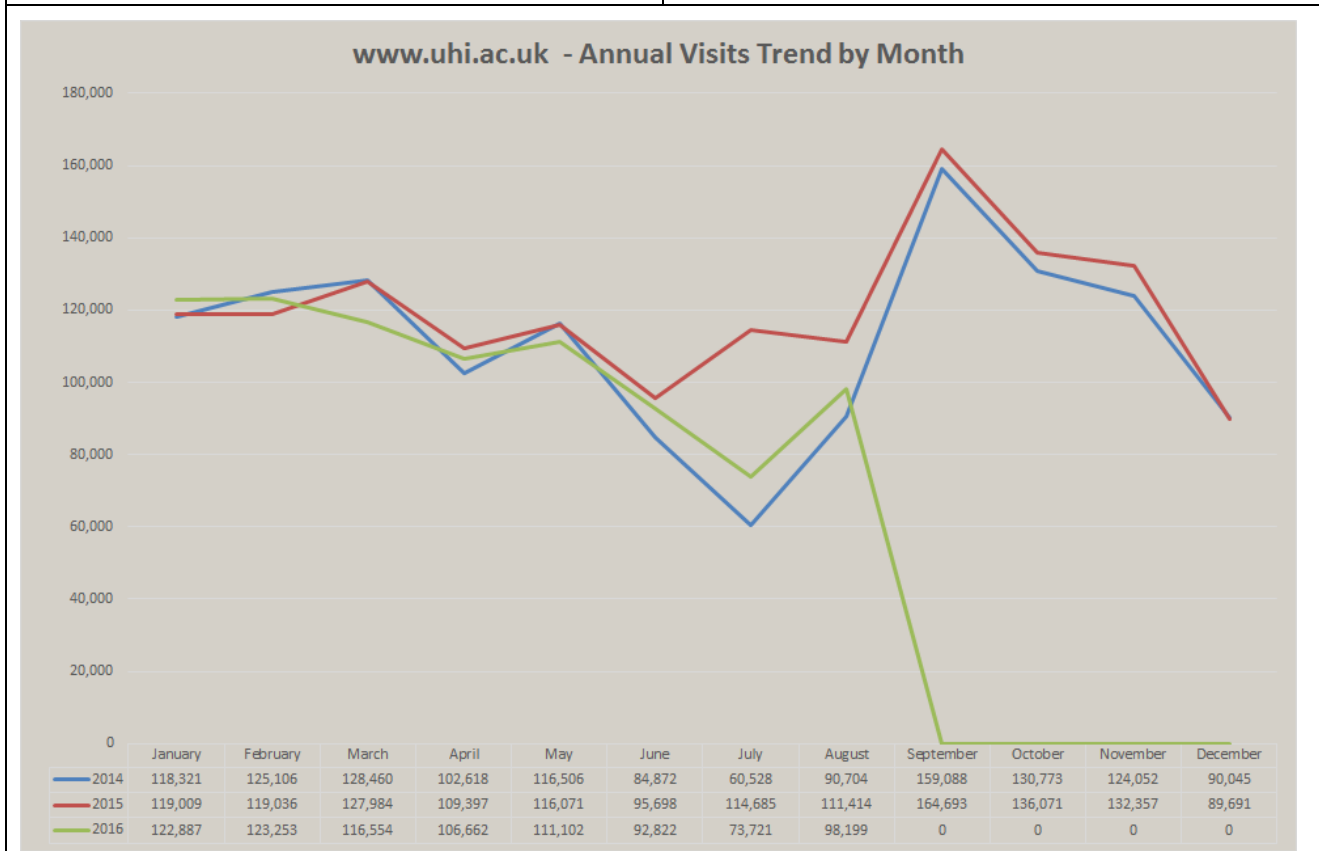

Visits – 98,199 (19% Internal)		3%	of users use the site search from Google Direct from outwith UK Mobile (of which 61% Apple) Average page load time
vs Last Month	▲33%	58.4%	
vs Last Year	▼12%	17.7%	
		14%	
		33.6%	
		3.1s	

Courses by month (previous month)	Courses by year-to-date
- PGDE Primary Teaching (3) - BA Hons Theological Studies (65) - BSc Hons Psychology (4) - BA Hons Child and Youth Studies (5) - BA Hons Adventure Tourism Mgmt (7) - BSc Hons Marine Science (-) - BA Hons Childhood Practice (14) - HNC Applied Sciences Pathway to Med (23) - BA Hons Business and Management (13) - BA Hons Sociology and Criminology (17)	- PGDE Primary Teaching - BSc Hons Psychology - BA Hons Child and Youth Studies - BA Hons Childhood Practice - BA Hons Adventure Tourism Mgmt - BSc Hons Marine Science - BA Hons Health Studies - MLitt Viking Studies - BA Hons Sociology and Criminology - BA Hons Business and Management

Applications

Clicks to UCAS 353 (35%)	Internal Applications (Degrees) 112 (15%) (pageviews)

Social Media – Klout 65 (-1)

Facebook Likes 17876 +277	Twitter Followers 9376 +97	YouTube Views 107969 +16006	Flickr Views 242675 +1347