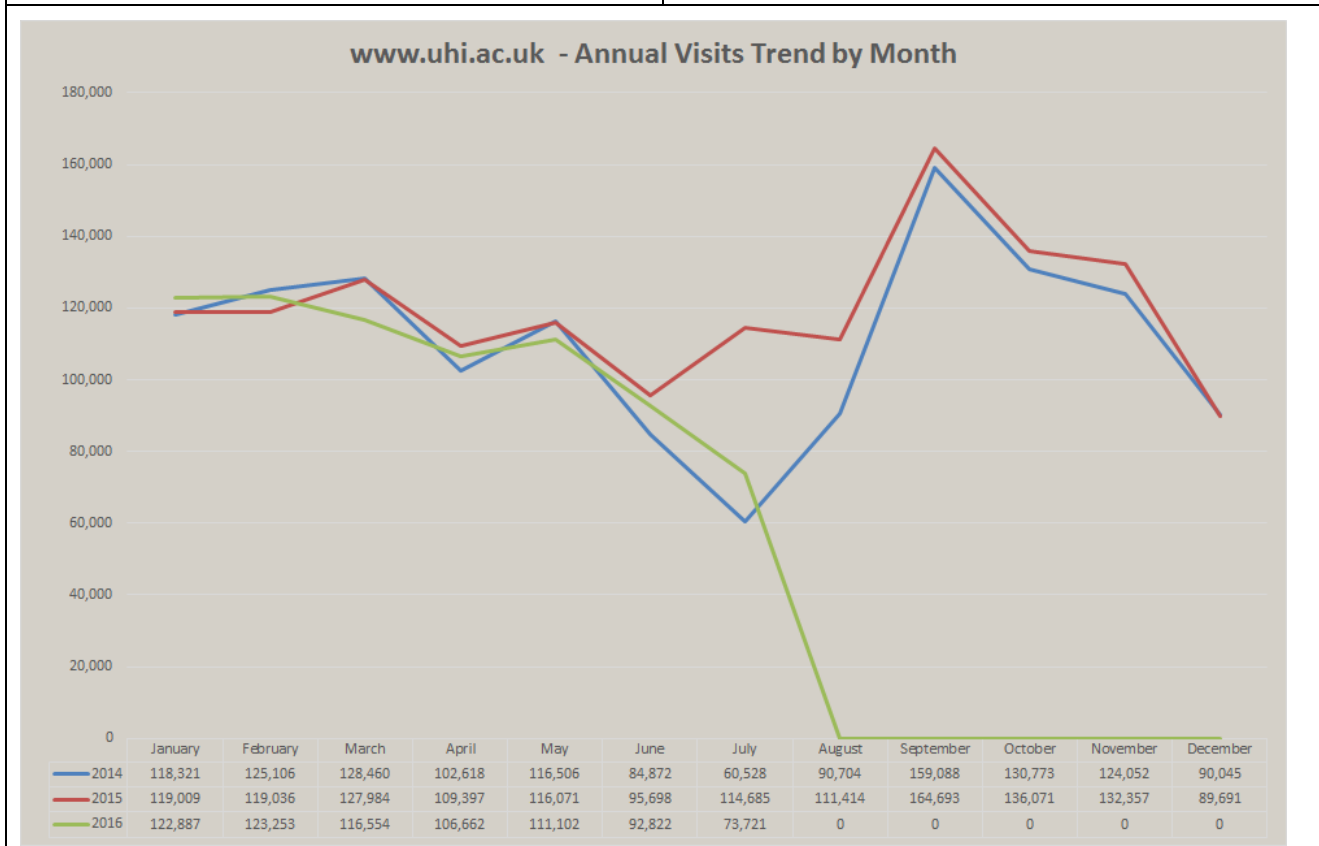

Visits – 73,721 (13% Internal)		2.5%	of users use the site search from Google Direct from outwith UK Mobile (of which 50.8% Apple) Average page load time
vs Last Month	▼20.5%	54%	
vs Last Year	▼36%	16.4% 17.4% 36.2% 3.88s	

Courses by month (previous month)	Courses by year-to-date
- BA Hons Fine Art (45) - MSc Applied Bioscience Skills for Ind (74) - PGDE Primary Teaching (1) - BSc Hons Psychology (3) - BA Hons Child and Youth Studies (2) - BSc Hons Marine Science (-) - BA Hons Adventure Tourism Mgmt (5) - MLitt Viking Studies (11) - BA Hons Health Studies (7) - MSc Leadership and Management (18)	- PGDE Primary Teaching - BSc Hons Psychology - BA Hons Child and Youth Studies - BA Hons Childhood Practice - BA Hons Adventure Tourism Mgmt - BSc Hons Marine Science - BA Hons Health Studies - MLitt Viking Studies - BA Hons Fine Art - BA Hons Sociology and Criminology

Applications

Clicks to UCAS 261 (7.5%)	Internal Applications (Degrees) 97 (-) (pageviews)

Social Media – Klout 66 (+1)

Facebook Likes 17599 +1574	Twitter Followers 9279 +90	YouTube Views 91963 +1806	Flickr Views 241328 +1649