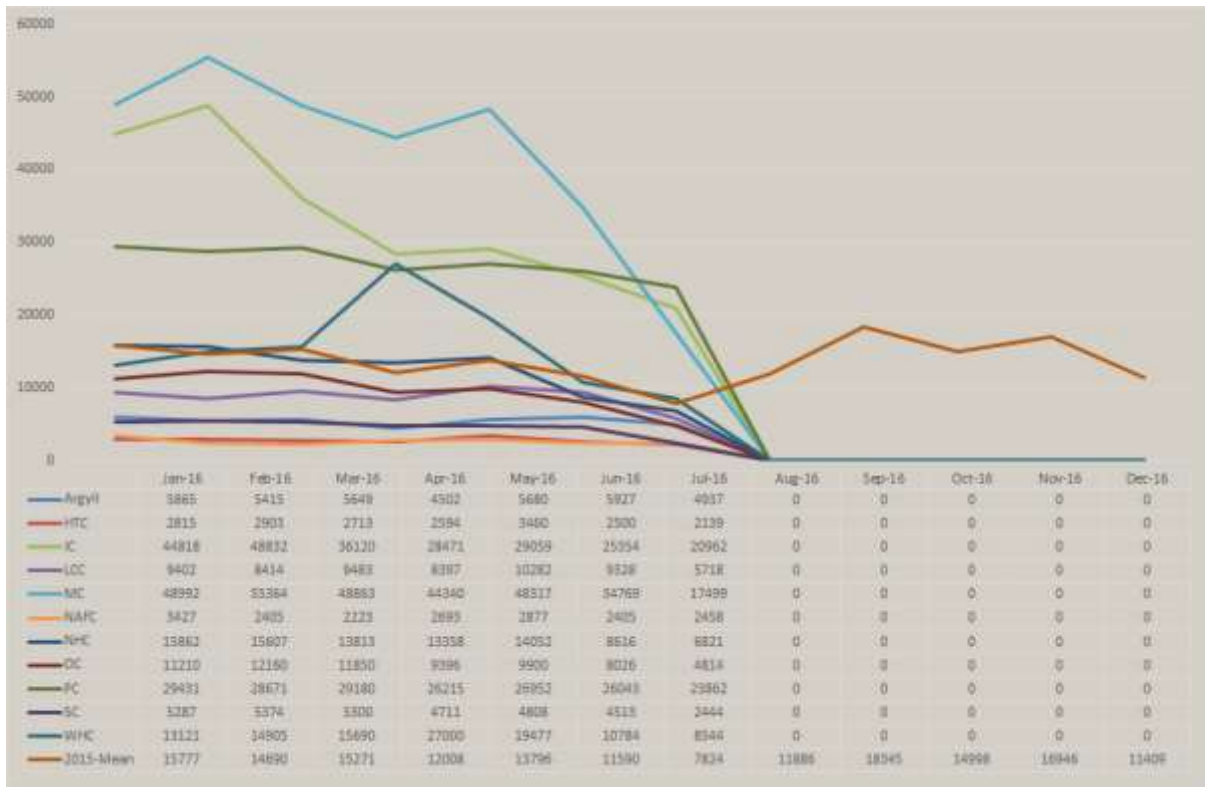

Annual Cycle - One Web Partners

Referrals to www.uhi.ac.uk

From One-Web	From non-One-Web	
www.inverness.uhi.ac.uk	2841	
www.perth.uhi.ac.uk	1825	
www.moray.uhi.ac.uk	1136	
www.northhighland.uhi.ac.uk	750	
www.whc.uhi.ac.uk	669	
www.lews.uhi.ac.uk	491	
www.orkney.uhi.ac.uk	481	
www.argyll.uhi.ac.uk	393	
www.shetland.uhi.ac.uk	294	
www.htc.uhi.ac.uk	232	
	sams.ac.uk	413

PPC Activity (£3814.06, 4.6% of ext)

Campaign	Medium	Pageviews	Goal Value
CFHMasters2016	FB	4566	£301.00
AppliedBioscienceFBJul16	FB	1134	£431.00
MCFineArt2016	FB	1067	£464.00
MSc Health and Wellbeing and Infection Prevention and Control	FB	678	£64.50
Clearing2016	FB	480	£168.50
DipHEDentalTechJul16	FB	226	£98.50
Forfront186	??	169	£2.50
2016PhDStudentships	FB	89	£5.00
ArticulationAd16	FB	83	£0.00
PublicLoginPage	??	67	£6.50