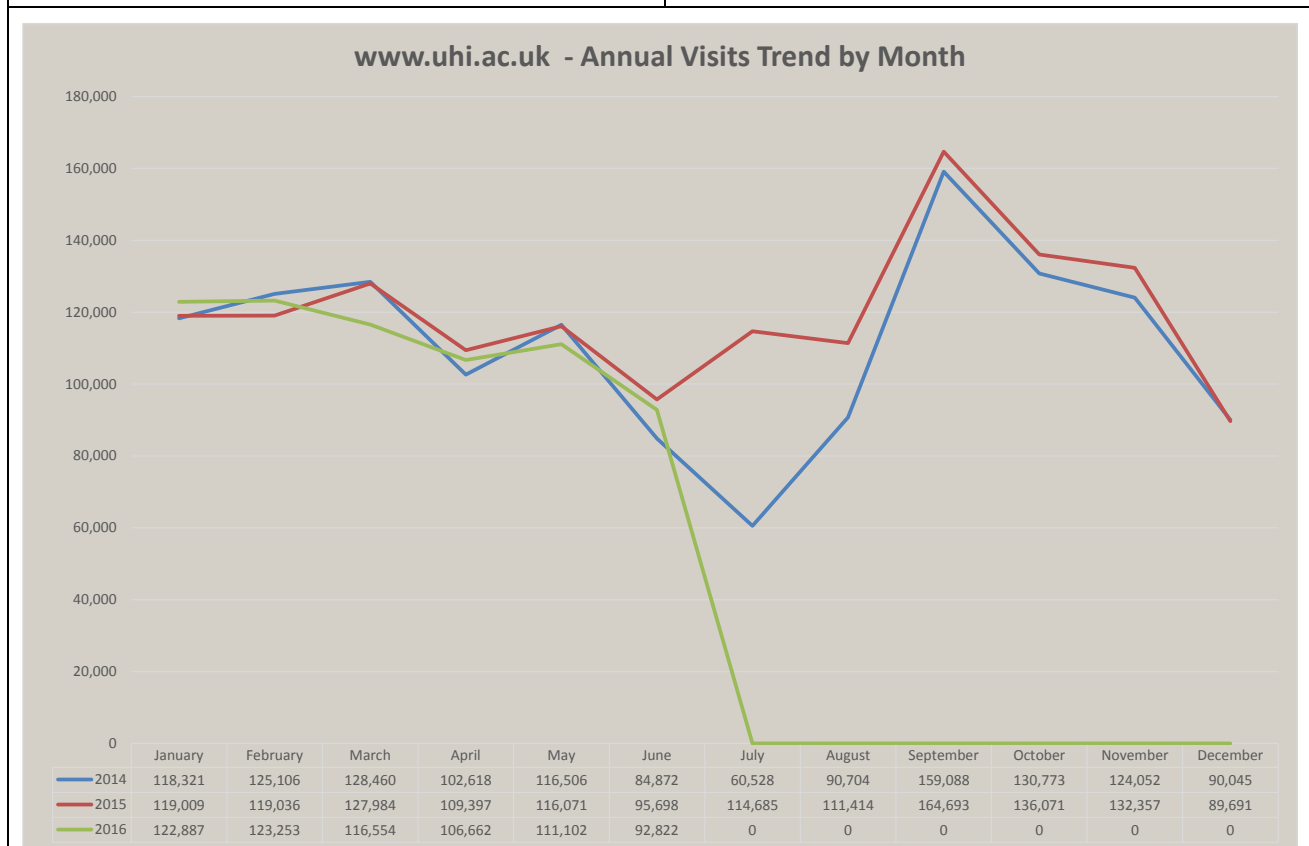

Visits – 92,822 (19% Internal)		2.6%	of users use the site search from Google Direct from outwith UK Mobile (of which 48.8% Apple) Average page load time
vs Last Month	▼16.5%	51.8%	
vs Last Year	▼3%	17.7%	
		14.5%	
		34.4%	
		4.62s	

Courses by month (previous month)	Courses by year-to-date
- PGDE Primary Teaching (-) - BA Hons Child and Youth Studies (4) - BSc Hons Psychology (2) - BA Hons Childhood Practice (3) - BA Hons Adventure Tourism Mgmt (7) - BSc Hons Marine Science (5) - BA Hons Health Studies (8) - MA Health and Wellbeing (18) - HNC Childhood Practice (19) - PGDE Secondary Teaching English Medium (34)	- PGDE Primary Teaching - BSc Hons Psychology - BA Hons Child and Youth Studies - BA Hons Childhood Practice - BA Hons Adventure Tourism Mgmt - BSc Hons Marine Science - BA Hons Health Studies - MLitt Viking Studies - DipHE Professional Golf PGA - BA Hons Sociology and Criminology

Applications

Clicks to UCAS 282 (6.4%)	Internal Applications (Degrees) 97 (3.2%) (pageviews)

Social Media – Klout 65 (-)

Facebook Likes 16075 +373	Twitter Followers 9189 +108	YouTube Views 90157 +1985	Flickr Views 239679 +1296