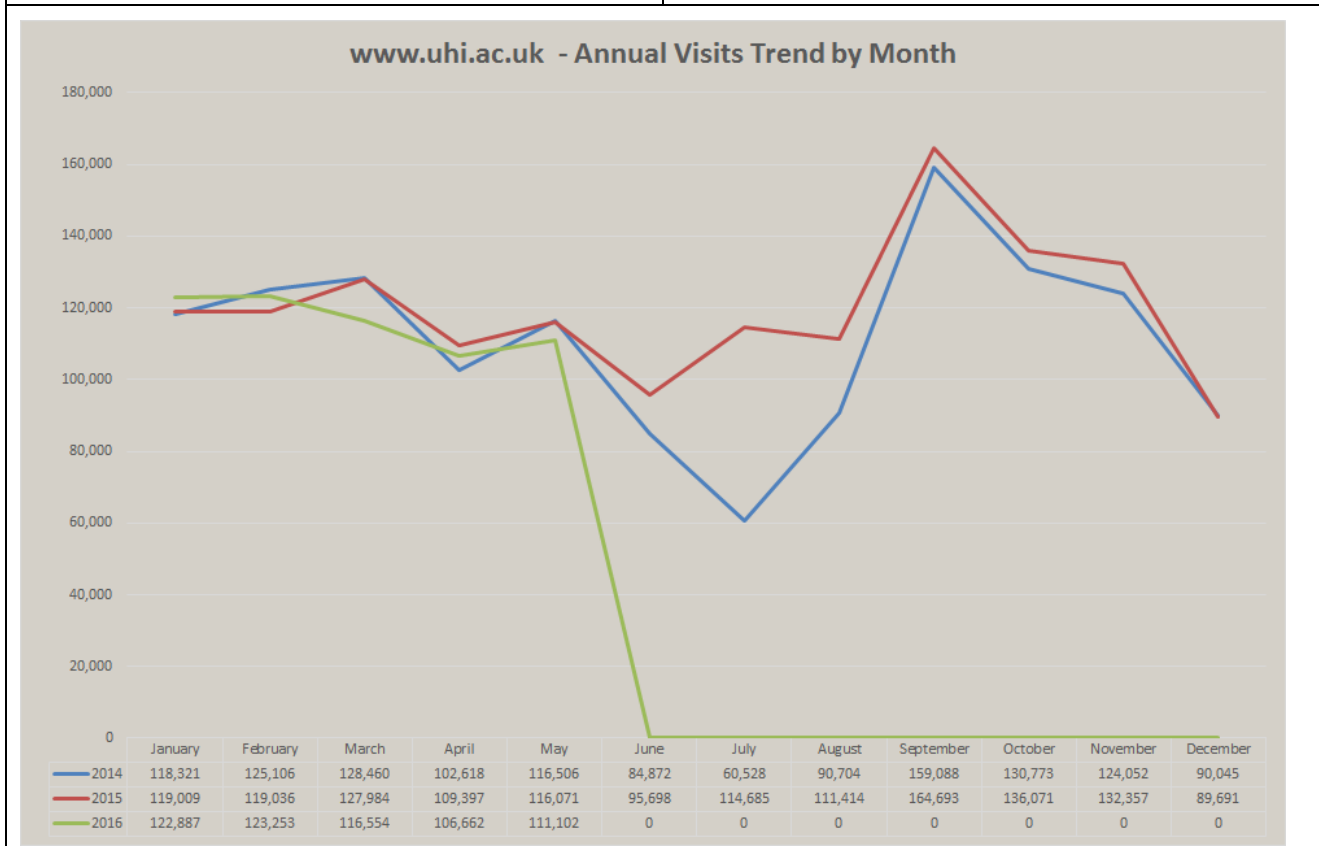

Visits – 106,662 (22% Internal)		2.2%	of users use the site search from Google Direct from outwith UK Mobile (of which 57.7% Apple) Average page load time
vs Last Month	▲4.2%	52.7%	
vs Last Year	▼4.3%	21% 13.9% 28.5% 3.94s	

Courses by month (previous month)	Courses by year-to-date
- PGDE Primary Teaching (-) - BSc Hons Psychology (-) - BA Hons Childhood Practice (4) - BA Hons Child and Youth Studies (5) - BSc Hons Marine Science (7) - MLitt Viking Studies (9) - BA Hons Adventure Tourism Mgmt (3) - BA Hons Health Studies (15) - BSC Oral Health Science (19) - BA Hons Business and Management (14)	- PGDE Primary Teaching - BSc Hons Psychology - BA Hons Child and Youth Studies - BA Hons Childhood Practice - BA Hons Adventure Tourism Mgmt - BA Hons Health Studies - BSc Hons Marine Science - MLitt Viking Studies - BA Hons Sociology and Criminology - DipHE Professional Golf PGA

Applications

Clicks to UCAS 265 (5.6%)	Internal Applications (Degrees) 94 (19%) (pageviews)

Social Media – Klout 65 (+1)

Facebook Likes 15702 +233	Twitter Followers 9081 +104	YouTube Views 88172 +3742	Flickr Views 238383 +1754