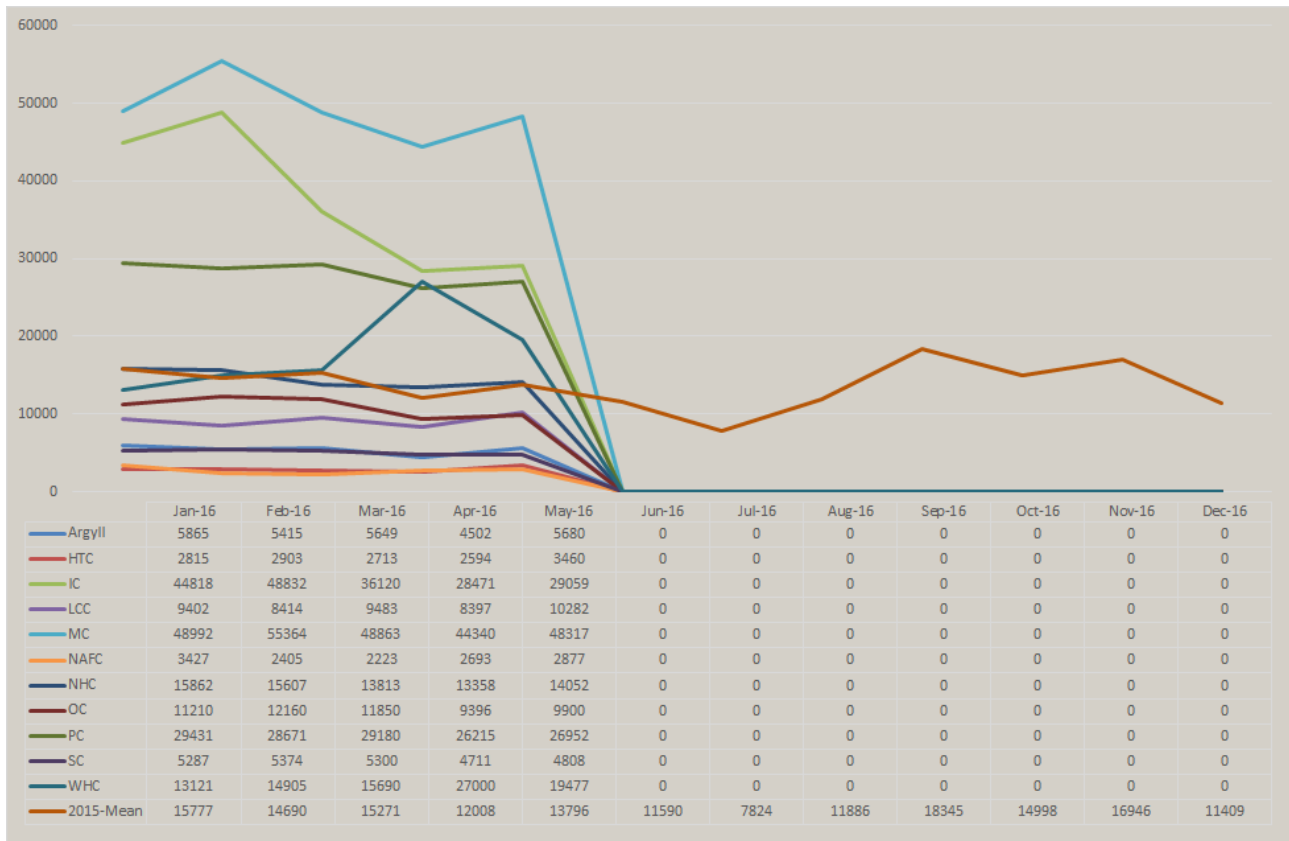

Annual Cycle - One Web Partners

Referrals to www.uhi.ac.uk

From One-Web		From non-One-Web	
www.inverness.uhi.ac.uk	3386	sams.ac.uk	660
www.moray.uhi.ac.uk	2160		
www.perth.uhi.ac.uk	1996		
www.whc.uhi.ac.uk	936		
www.northhighland.uhi.ac.uk	882		
www.lews.uhi.ac.uk	732		
www.orkney.uhi.ac.uk	694		
www.argyll.uhi.ac.uk	432		
www.htc.uhi.ac.uk	368		
www.shetland.uhi.ac.uk	349		

PPC Activity (-)

Campaign	Medium	Pageviews	Goal Value