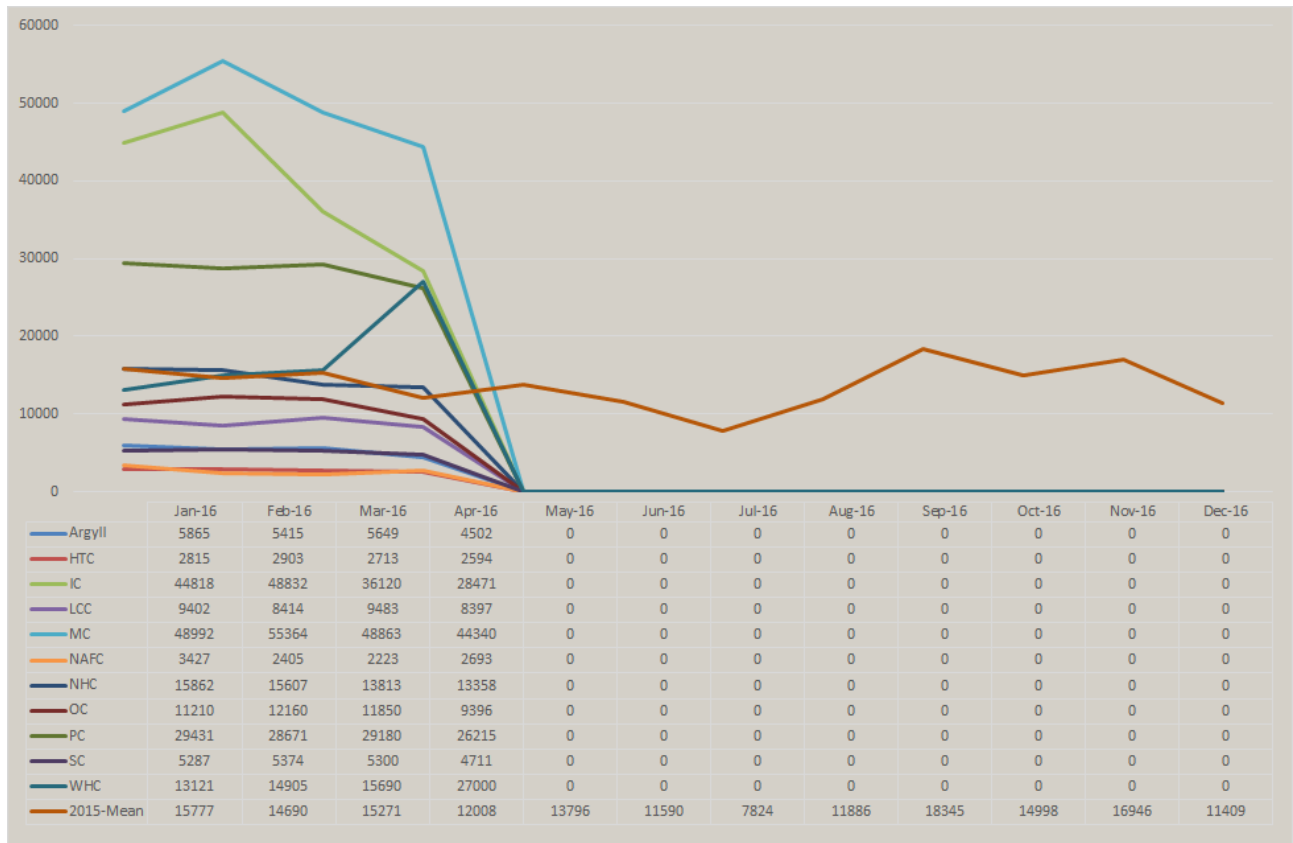

Annual Cycle - One Web Partners

Referrals to www.uhi.ac.uk

From One-Web		From non-One-Web	
www.inverness.uhi.ac.uk	3455	sams.ac.uk	803
www.moray.uhi.ac.uk	2504		
www.perth.uhi.ac.uk	1852		
www.whc.uhi.ac.uk	1544		
www.northhighland.uhi.ac.uk	1103		
www.orkney.uhi.ac.uk	764		
www.lews.uhi.ac.uk	760		
www.shetland.uhi.ac.uk	349		
www.argyll.uhi.ac.uk	346		
www.htc.uhi.ac.uk	342		

PPC Activity (-)

Campaign	Medium	Pageviews	Goal Value