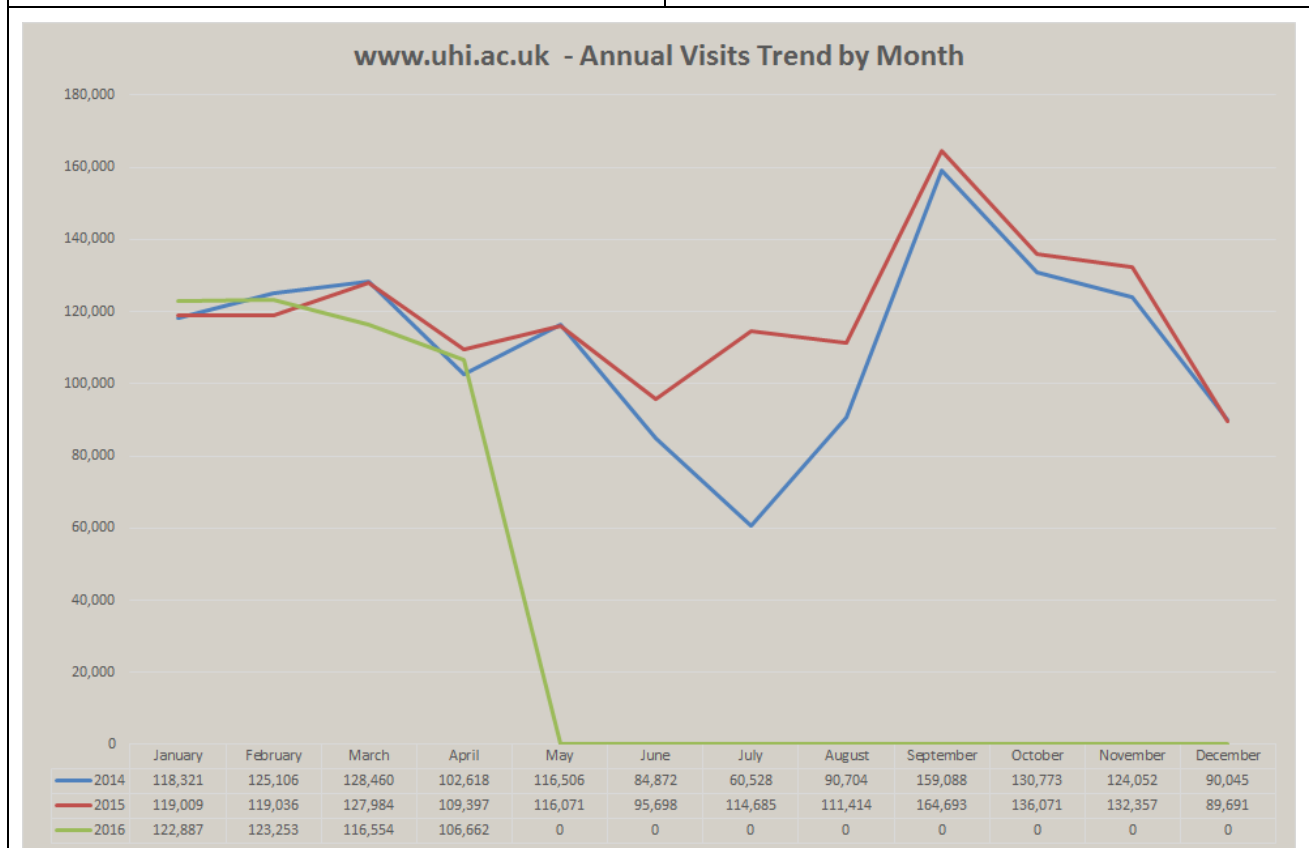

Visits – 106,662 (22% Internal)		2.1%	of users use the site search from Google Direct from outwith UK Mobile (of which 57.7% Apple) Average page load time
vs Last Month	▼8.5%	55%	
vs Last Year	▼2.5%	21.6% 12.4% 25.3% 4.08s	

Courses by month (previous month)	Courses by year-to-date
- PGDE Primary Teaching (-) - BSc Hons Psychology (3) - BA Hons Adventure Tourism Mgmt (4) - BA Hons Childhood Practice (2) - BA Hons Child and Youth Studies (-) - DipHE Professional Golf PGA (13) - BSc Hons Marine Science (6) - BA Hons Golf Management (11) - MLitt Viking Studies (-) - HNC Childhood Practice (14)	- PGDE Primary Teaching - BSc Hons Psychology - BA Hons Child and Youth Studies - BA Hons Childhood Practice - BA Hons Adventure Tourism Mgmt - BA Hons Health Studies - BSc Hons Marine Science - MLitt Viking Studies - DipHE Professional Golf PGA - BA Hons Sociology and Criminology

Applications

Clicks to UCAS 251 (9%)	Internal Applications (Degrees) 79 (17%) (pageviews)

Social Media – Klout 64 (-1)

Facebook Likes 15469 +211	Twitter Followers 8977 +100	YouTube Views 84430 +3273	Flickr Views 236629 +2981