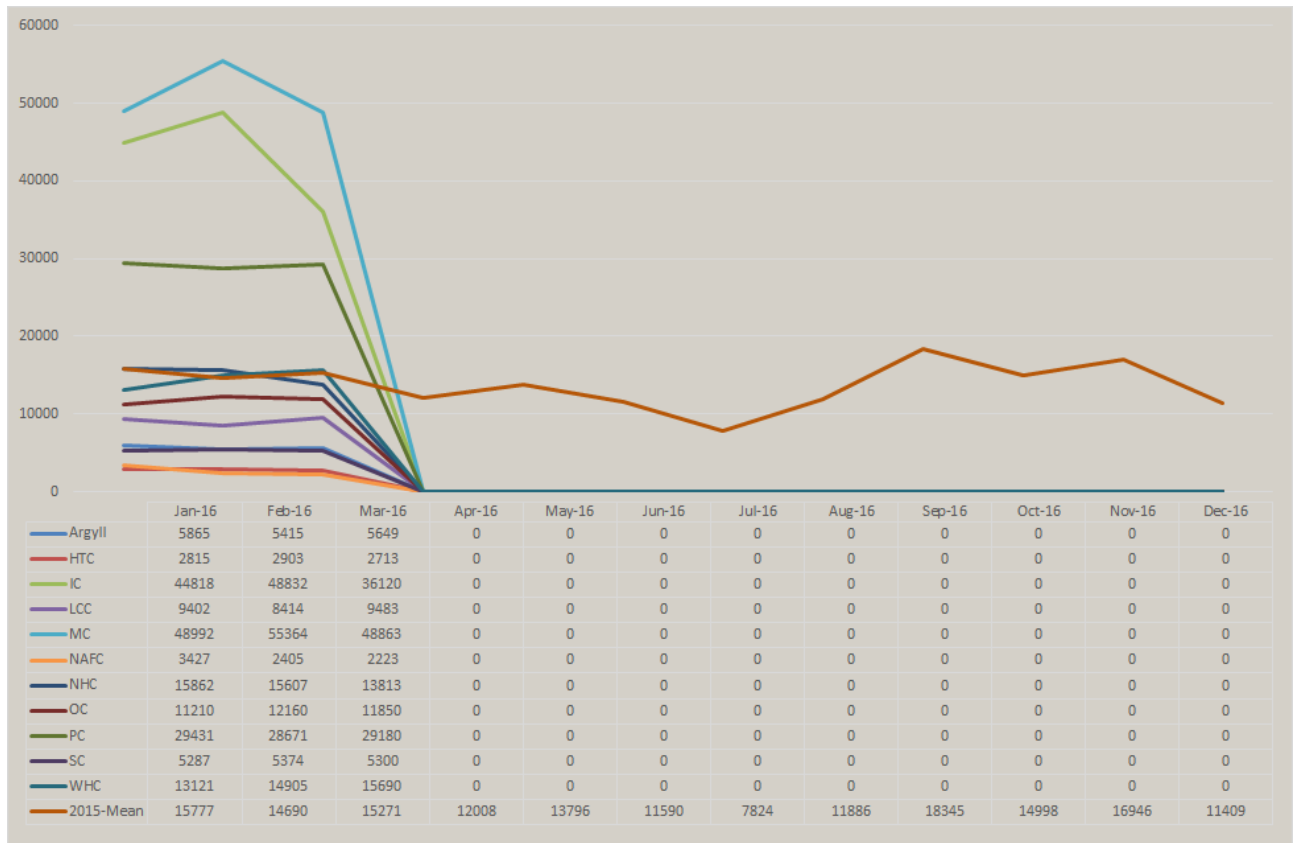

Annual Cycle - One Web Partners

Referrals to www.uhi.ac.uk

From One-Web	From non-One-Web
www.inverness.uhi.ac.uk 3902	sams.ac.uk 849
www.moray.uhi.ac.uk 2951	
www.perth.uhi.ac.uk 2379	
www.whc.uhi.ac.uk 1284	
www.northhighland.uhi.ac.uk 1061	
www.orkney.uhi.ac.uk 974	
www.lews.uhi.ac.uk 737	
www.shetland.uhi.ac.uk 395	
www.argyll.uhi.ac.uk 383	
www.htc.uhi.ac.uk 332	

PPC Activity (-)

Campaign	Medium	Pageviews	Goal Value