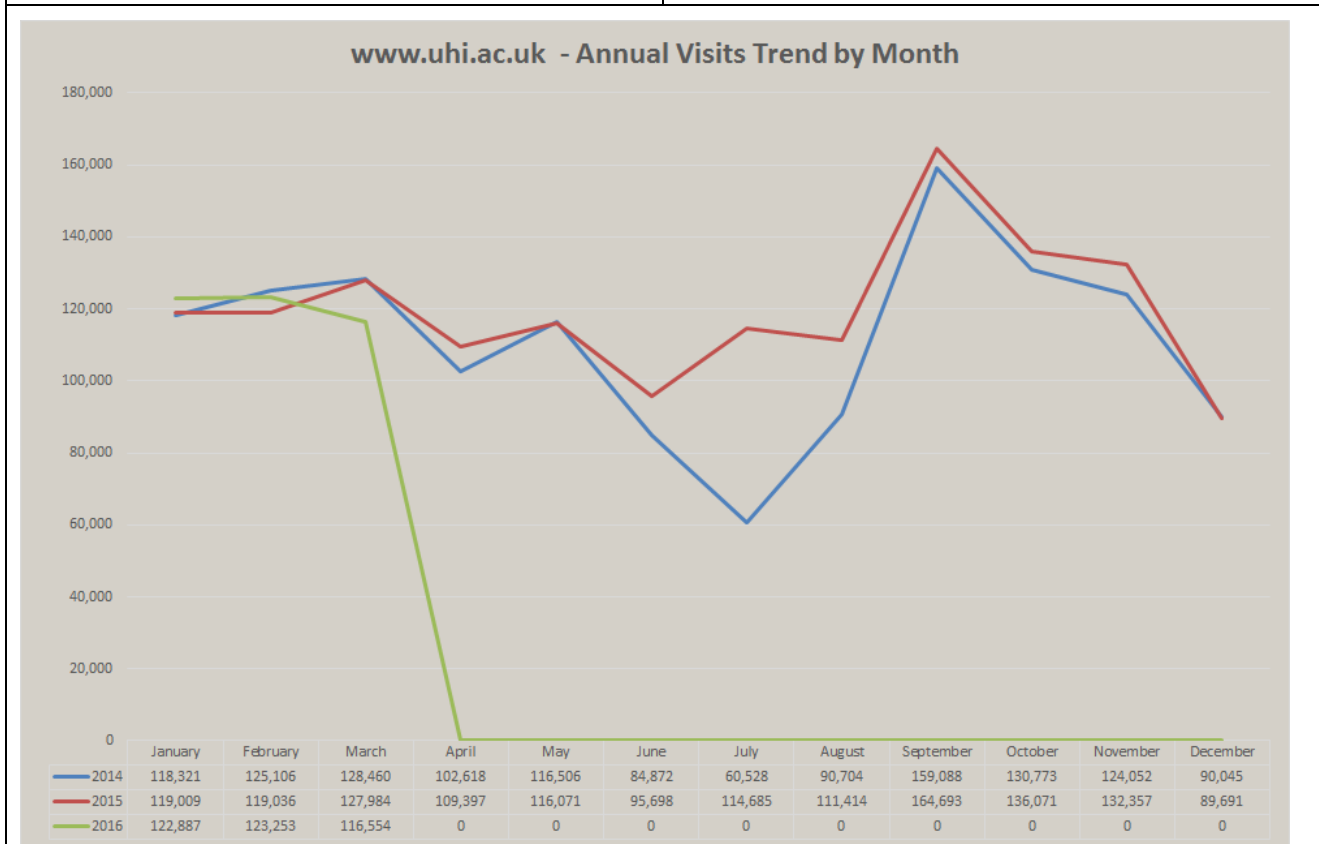

Visits – 116,554 (24% Internal)		2.0%	of users use the site search from Google Direct from outwith UK Mobile (of which 57.7% Apple) Average page load time
vs Last Month	▼5.4%	54%	
vs Last Year	▼9%	21.7% 11.2% 23.4% 4.19s	

Courses by month (previous month)	Courses by year-to-date
- PGDE Primary Teaching (-) - BA Hons Childhood Practice (4) - BSc Hons Psychology (2) - BA Hons Adventure Tourism Mgmt (6) - BA Hons Child and Youth Studies (3) - BSc Hons Marine Science (5) - BA Hons Health Studies (-) - BA Hons Sociology and Criminology (15) - MLitt Viking Studies (8) - HNC Social Sciences (18)	- PGDE Primary Teaching - BSc Hons Psychology - BA Hons Child and Youth Studies - BA Hons Childhood Practice - BA Hons Health Studies - BSc Hons Marine Science - BA Hons Adventure Tourism Mgmt - MLitt Viking Studies - BSc Oral Health Science - BA Hons Sociology and Criminology

Applications

Clicks to UCAS 276 (63%)	Internal Applications (Degrees) 108 (14%) (pageviews)

Social Media – Klout 65 (-)

Facebook Likes 15258 +160	Twitter Followers 8877 +130	YouTube Views 81158 +2269	Flickr Views 233648 +2004