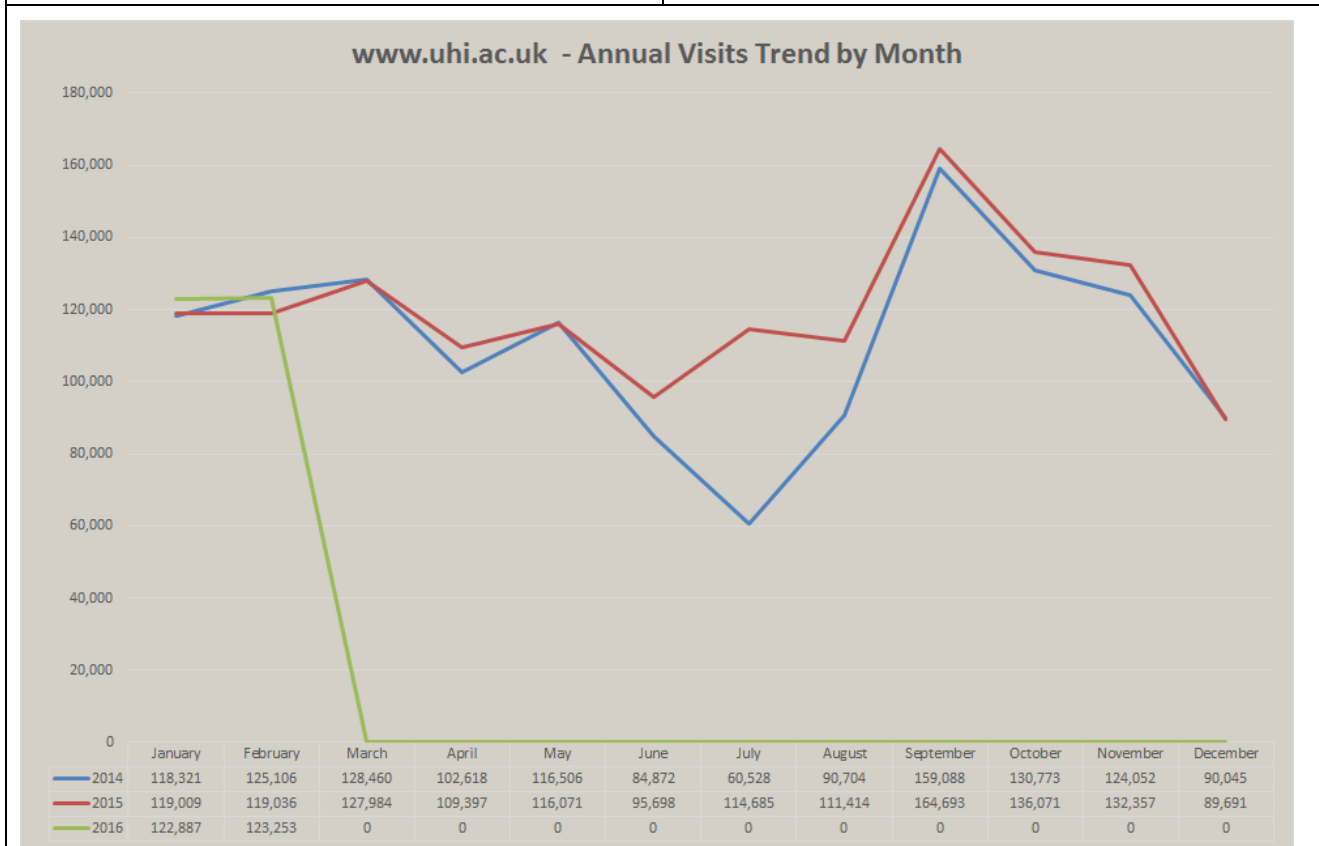

Visits – 123,253 (25% Internal)		2.1%	of users use the site search from Google Direct from outwith UK Mobile (of which 58.3% Apple) Average page load time
vs Last Month	▲3%	53%	
vs Last Year	▲3.5%	22% 10.4% 23.8% 4.09s	

Courses by month (previous month)	Courses by year-to-date
- PGDE Primary Teaching (-) - BSc Hons Psychology (-) - BA Hons Child and Youth Studies (-) - BA Hons Childhood Practice (5) - BSc Hons Marine Science (9) - BA Hons Adventure Tourism Mgmt (8) - BA Hons Health Studies (4) - MLitt Viking Studies (13) - DipHE Professional Golf PGA (16) - BSc Oral Health Science (6)	- PGDE Primary Teaching - BSc Hons Psychology - BA Hons Child and Youth Studies - BA Hons Health Studies - BA Hons Childhood Practice - BSc Hons Marine Science - BA Hons Adventure Tourism Mgmt - BSc Oral Health Science - MLitt Viking Studies - DipHE Professional Golf PGA

Applications

Clicks to UCAS 440 (68%)	Internal Applications (Degrees) 95 (75%) (pageviews)

Social Media – Klout 65 (-)

Facebook Likes 15098 +164	Twitter Followers 8747 +134	YouTube Views 78889 +2302	Flickr Views 231644 +2894