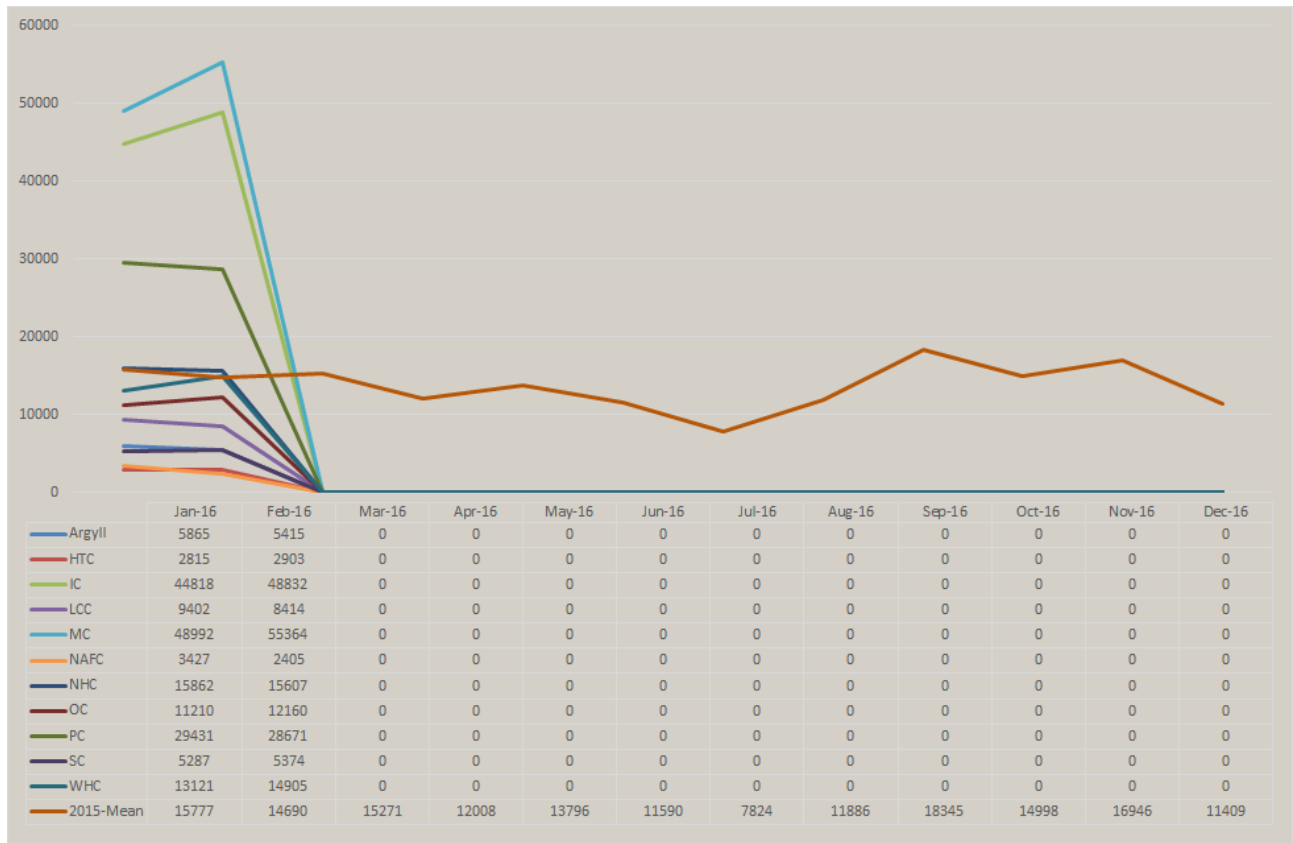

Annual Cycle - One Web Partners

Referrals to www.uhi.ac.uk

From One-Web		From non-One-Web	
www.inverness.uhi.ac.uk	4449	sams.ac.uk	750
www.moray.uhi.ac.uk	3200		
www.perth.uhi.ac.uk	2333		
www.northhighland.uhi.ac.uk	1370		
www.orkney.uhi.ac.uk	952		
www.whc.uhi.ac.uk	909		
www.lews.uhi.ac.uk	853		
www.shetland.uhi.ac.uk	488		
www.argyll.uhi.ac.uk	483		
www.htc.uhi.ac.uk	408		

PPC Activity (-)

Campaign	Medium	Pageviews	Goal Value