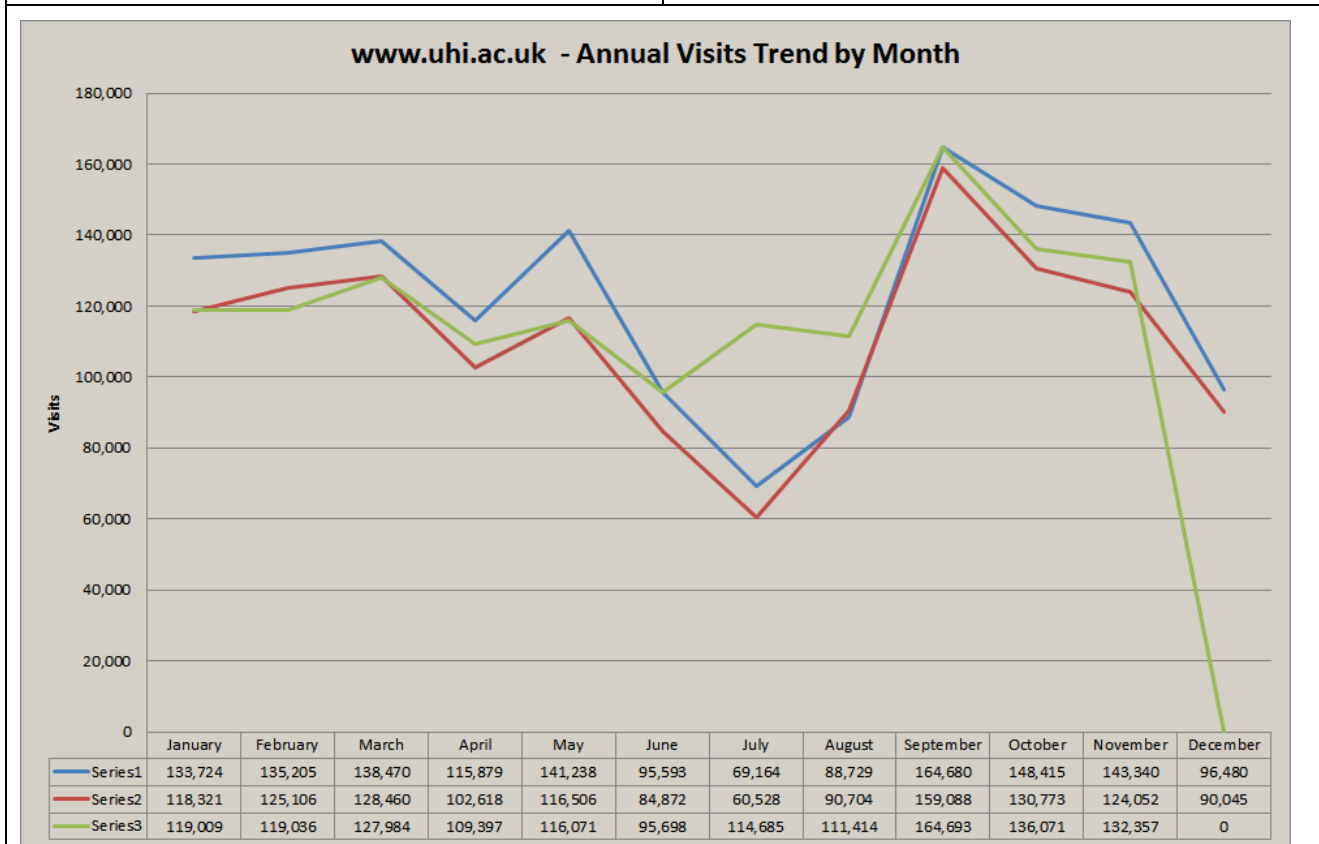

Visits – 132,357 (25% Internal)		2.0%	of users use the site search from Google Direct from outwith UK Mobile (of which 58.8% Apple) Average page load time
vs Last Month	▼2.7%	51.4%	
vs Last Year	▲6.7%	22.8%	
		10.7%	
		22.7%	
		3.44s	

Courses by month (previous month)	Courses by year-to-date
- PGDE Primary Teaching (-) - BSc Hons Psychology (2) - BA Hons Child and Youth Studies (5) - BA Hons Adventure Tourism Mgmt (2) - BA Hons Health Studies (8) - BSc Hons Marine Science (4) - BA Hons Business and Management (9) - MLitt Viking Studies (11) - BA Hons Childhood Practice (15) - BEng Hons Aircraft Engineering (14)	- MBA Business Administration - MBA Aviation - PGDE Primary Teaching - BSc Hons Psychology - BA Hons Child & Youth Studies - BA Hons Health Studies - BA Hons Archaeology - BSc Hons Marine Science - BA Hons Adventure Tourism Management - BSc Hons Geography

Applications

Clicks to UCAS 256 (17%)	Internal Applications (Degrees) 124 (11%) (pageviews)

Social Media – Klout 67 (+1)

Facebook Likes 14090 +265	Twitter Followers 8421 +174	YouTube Views 72094 +2105	Flickr Views 223155 +3361