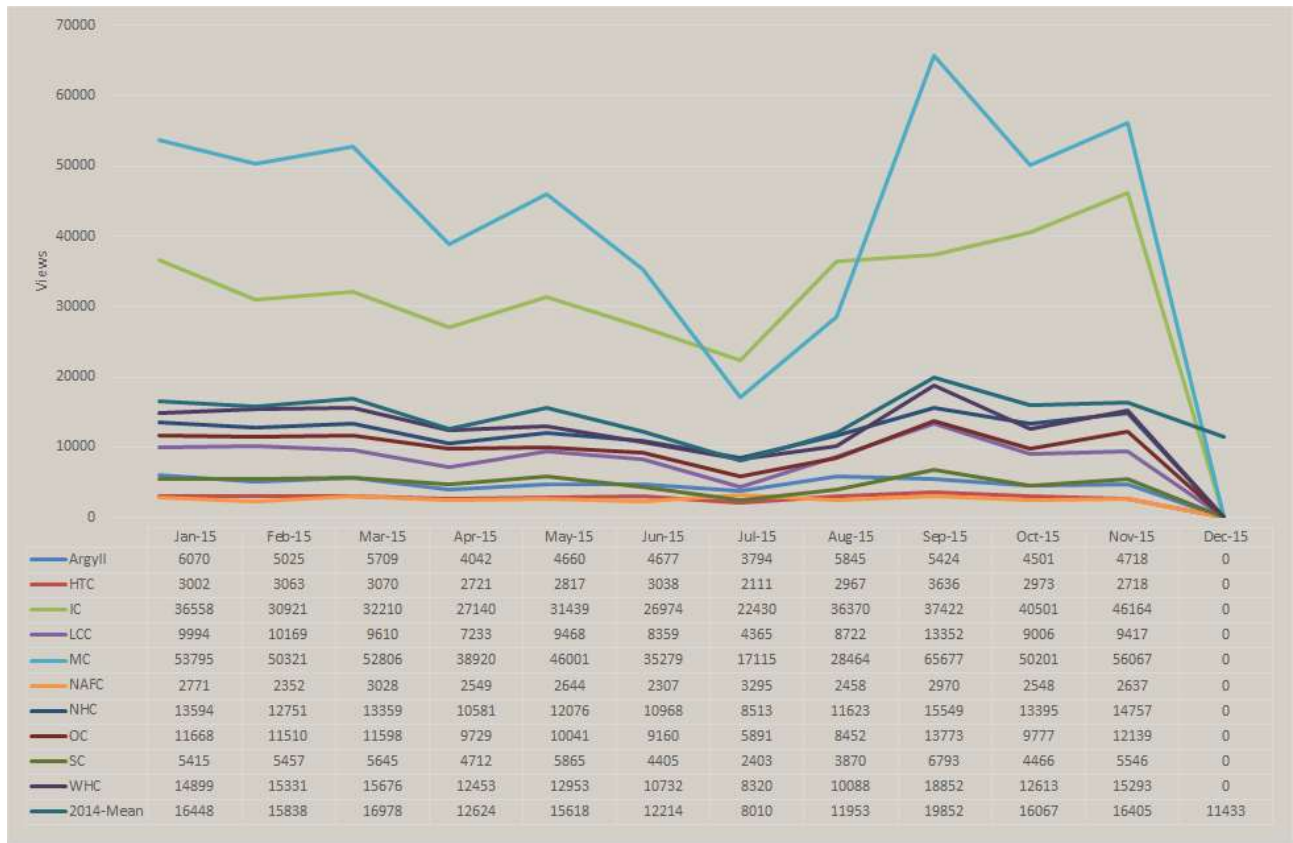

Annual Cycle - One Web Partners

Referrals to www.uhi.ac.uk

From One-Web		From non-One-Web	
www.inverness.uhi.ac.uk	4319	sams.ac.uk	816
www.moray.uhi.ac.uk	3072		
www.northhighland.uhi.ac.uk	1401		
www.orkney.uhi.ac.uk	1033		
www.whc.uhi.ac.uk	944		
www.lews.uhi.ac.uk	721		
www.shetland.uhi.ac.uk	441		
www.argyll.uhi.ac.uk	393		
www.htc.uhi.ac.uk	375		

PPC Activity (FB £664.82,0.7%)

Campaign	Medium	Pageviews	Goal Value
BusinessLanding2015	FB	467	£6.50
ArtandDesignLanding2015	FB	355	£27.50
HistoryLanding2015	FB	226	£12.00
ModernStudiesLanding2015	FB	213	£115.50
EngineeringLanding2015	FB	182	£63.50
GeographyLanding2015	FB	174	£10.00
MusicLanding2015	FB	143	£9.50
HealthandWellbeingLanding2015	FB	85	£54.50
EnglishLanding2015	FB	40	£0.50
Child	FB	27	£5.00