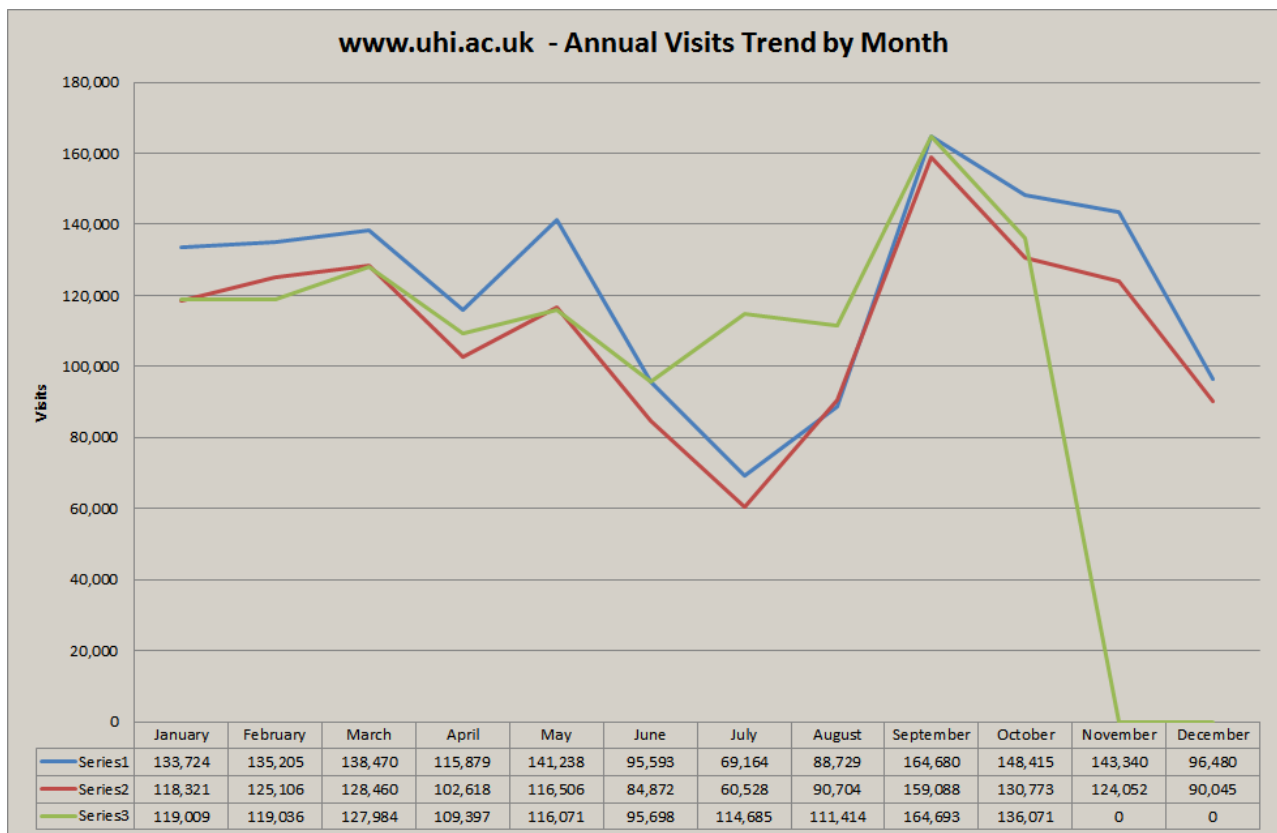

Visits – 136,071 (24% Internal)		1.9% 51.6%	of users use the site search from Google Direct from outwith UK Mobile (of which 58.5% Apple) Average page load time
vs Last Month vs Last Year	▼17.4% ▲4.1%	25.5% 11.2% 22.7% 3.18s	

Courses by month (previous month)	Courses by year-to-date
- PGDE Primary Teaching (-) - BA Hons Adventure Tourism Mgmt (5) - BSc Hons Psychology (3) - BSc Hons Marine Science (-) - BA Hons Child and Youth Studies (3) - BSc Oral Health Science (7) - BA Hons Archaeology (15) - BA Hons Health Studies (12) - BA Hons Business and Management (11) - HNC Early Education and Childcare (22)	- MBA Business Administration - MBA Aviation - PGDE Primary Teaching - BSc Hons Psychology - BA Hons Child & Youth Studies - BA Hons Health Studies - BA Hons Archaeology - BSc Hons Marine Science - BA Hons Adventure Tourism Management - BSc Hons Geography

Applications

Clicks to UCAS 218 (11%)	Internal Applications (Degrees) 112 (19%) (pageviews)

Social Media – Klout 66 (-1)

Facebook Likes 13825 +181	Twitter Followers 8247 +158	YouTube Views 69989 +2202	Flickr Views 219794 +2572