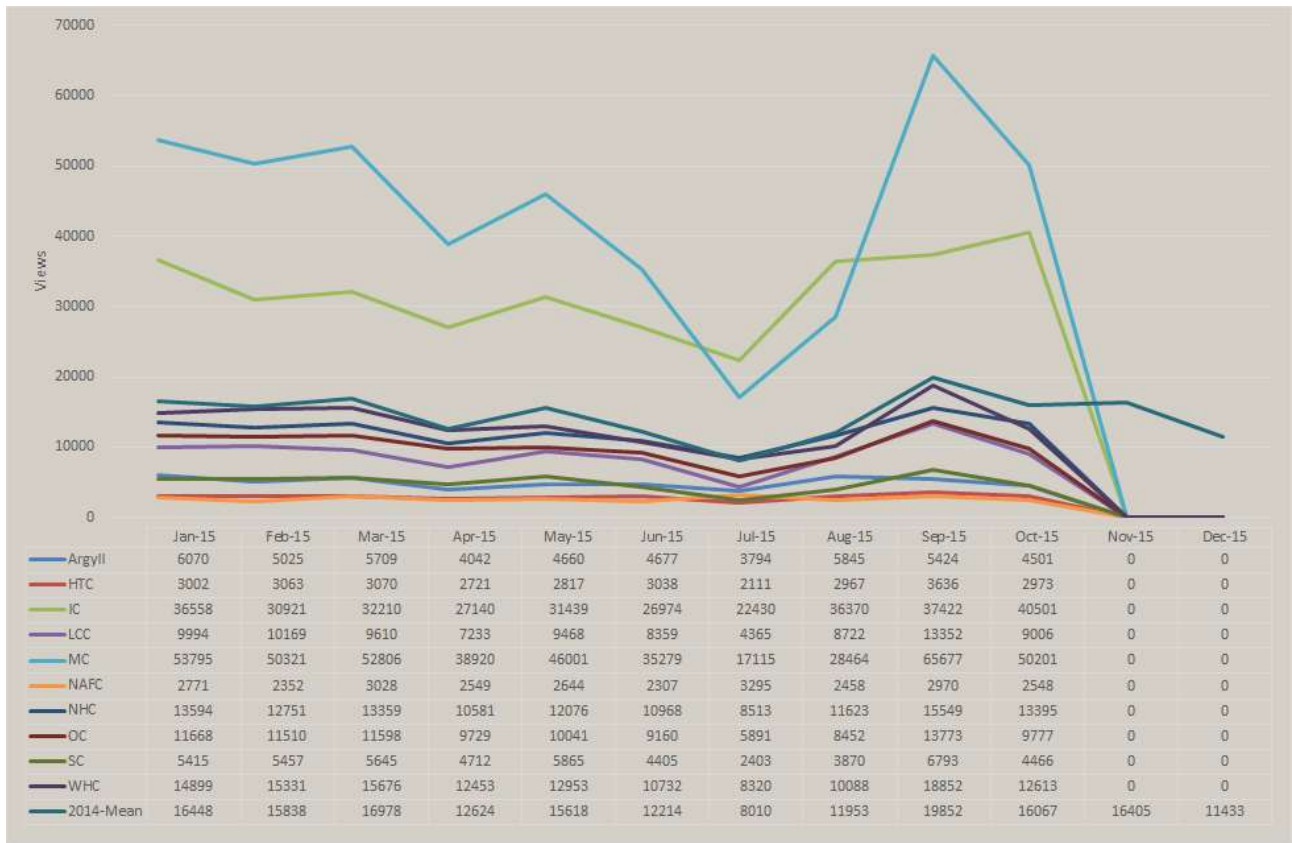

Annual Cycle - One Web Partners

Referrals to www.uhi.ac.uk

From One-Web		From non-One-Web	
www.inverness.uhi.ac.uk	4564	sams.ac.uk	420
www.moray.uhi.ac.uk	3565		
www.northhighland.uhi.ac.uk	1308		
www.whc.uhi.ac.uk	997		
www.orkney.uhi.ac.uk	915		
www.lews.uhi.ac.uk	818		
www.htc.uhi.ac.uk	432		
www.argyll.uhi.ac.uk	400		
www.shetland.uhi.ac.uk	387		

PPC Activity (GA,£442.77,0.4%)(FB,£24.63,0.1%)

Campaign	Medium	Pageviews	Goal Value
Online Learning Feb 2013	GA	918	£471.00
Hero Courses - Jan 2013	GA	168	£150.00
BusinessLanding2015	FB	143	£5.50
ArchaeologyBursary2015	FB	100	£3.50
MBABusAdminInt2015	FB	81	£39.00
Fine Art	GA	71	£127.50
HealthStudiesBursary2015	FB	65	£0.50
MCHEOpenDay2015	FB	36	£0.00
Child	FB	34	£5.50
MCDropIn2015	FB	27	£0.00