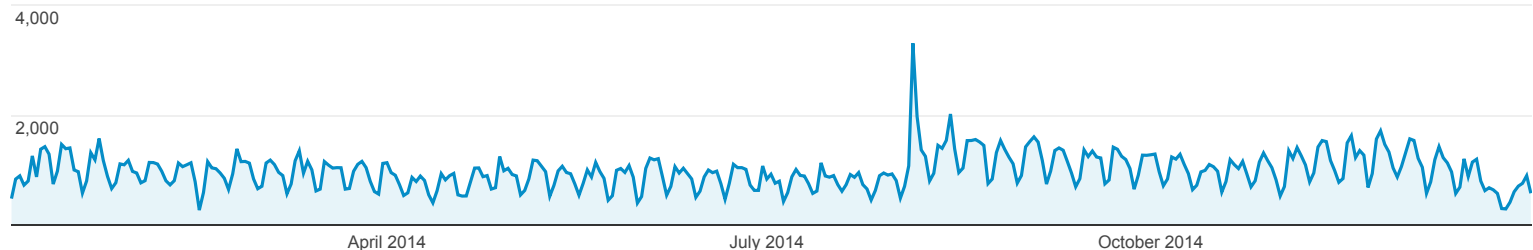

Jan 1, 2014 - Dec 31, 2014

Course List

All Sessions
9.44%

+ Add Segment

Report Tab

Pageviews

Page	Pageviews	Sessions
	357,707 % of Total: 9.44% (3,788,982)	89,960 % of Total: 6.76% (1,331,074)
1. /en/courses/pgde-primary-teaching/	10,113 (2.83%)	3,392 (3.77%)
2. /en/courses/bsc-hons-psychology/	7,982 (2.23%)	1,306 (1.45%)
3. /en/courses/ba-hons-adventure-tourism-management/	7,041 (1.97%)	2,982 (3.31%)
4. /en/courses/ba-hons-child-and-youth-studies/	6,157 (1.72%)	1,543 (1.72%)
5. /en/courses/beng-hons-aircraft-engineering/	6,133 (1.71%)	2,631 (2.92%)
6. /en/courses/bsc-hons-marine-science/	6,100 (1.71%)	2,232 (2.48%)
7. /en/courses/bsc-oral-health-science/	5,925 (1.66%)	3,009 (3.34%)
8. /en/courses/ba-hons-golf-management/	5,137 (1.44%)	2,878 (3.20%)
9. /en/courses/ba-hons-business-and-management/	5,126 (1.43%)	681 (0.76%)
10. /en/courses/mlitt-viking-studies/	4,763 (1.33%)	1,332 (1.48%)
11. /en/courses/ba-hons-health-studies/	4,363 (1.22%)	858 (0.95%)
12. /en/courses/ba-hons-applied-music/	4,297 (1.20%)	1,499 (1.67%)
13. /en/courses/bsc-hons-environmental-science/	4,292 (1.20%)	981 (1.09%)
14. /en/courses/hnc-applied-sciences-pathway-to-medicine/	3,953 (1.11%)	1,866 (2.07%)
15. /en/courses/ba-hons-archaeology/	3,846 (1.08%)	802 (0.89%)
16. /en/courses/msc-sustainable-rural-development/	3,749 (1.05%)	1,349 (1.50%)
17. /en/courses/msc-air-transport-operations-and-management/	3,484 (0.97%)	1,536 (1.71%)
18. /en/courses/mba-business-administration/	3,447 (0.96%)	610 (0.68%)
19. /en/courses/ba-hons-social-sciences/	3,312 (0.93%)	637 (0.71%)
20. /en/courses/ba-hons-history/	3,299 (0.92%)	252 (0.28%)
21. /en/courses/beng-hons-energy-engineering/	3,262 (0.91%)	653 (0.73%)
22. /en/courses/hnc-equine-studies/	3,230 (0.90%)	1,265 (1.41%)
23. /en/courses/bsc-hons-applied-science/	3,185 (0.89%)	1,159 (1.29%)