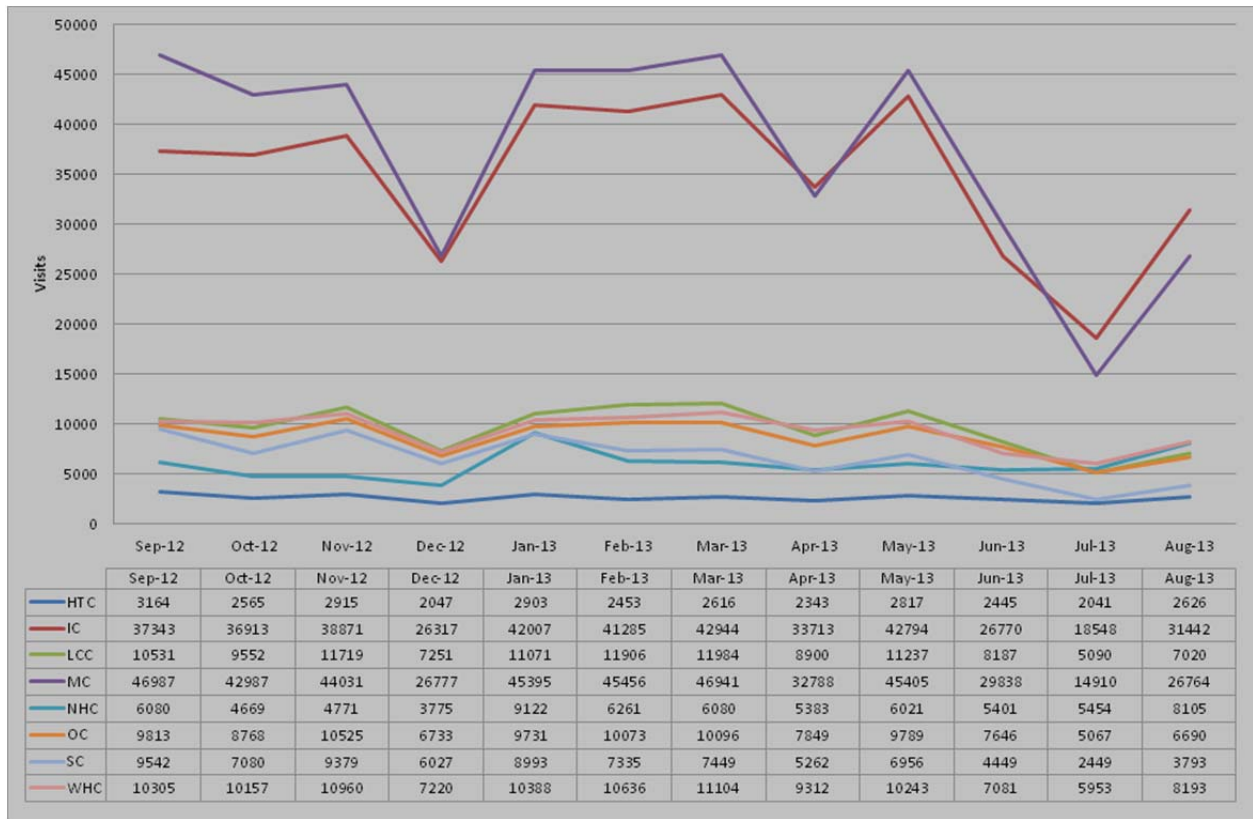

Annual Cycle - One Web Partners

Referrals to www.uhi.ac.uk

From One-Web		From non-One-Web	
www.moray.uhi.ac.uk	1029	perth.uhi.ac.uk	1338
www.inverness.uhi.ac.uk	378	smo.uhi.ac.uk	374
www.northhighland.uhi.ac.uk	315	sams.ac.uk	272
www.orkney.uhi.ac.uk	94	argyllcollege.uhi.ac.uk	163
www.whc.uhi.ac.uk	69	www2.smo.uhi.ac.uk	102
www.lews.uhi.ac.uk	55		
www.shetland.uhi.ac.uk	15		
www.htc.uhi.ac.uk	9		

PPC Activity (Spend £1343.95, 5.4% of external pageviews)

Campaign	Pageviews	Goal Value
Online Learning Feb 2013	9822	£1,628
Hero Courses - Jan 2013	1017	£716.50
Local Message SN courses	1	£0.50