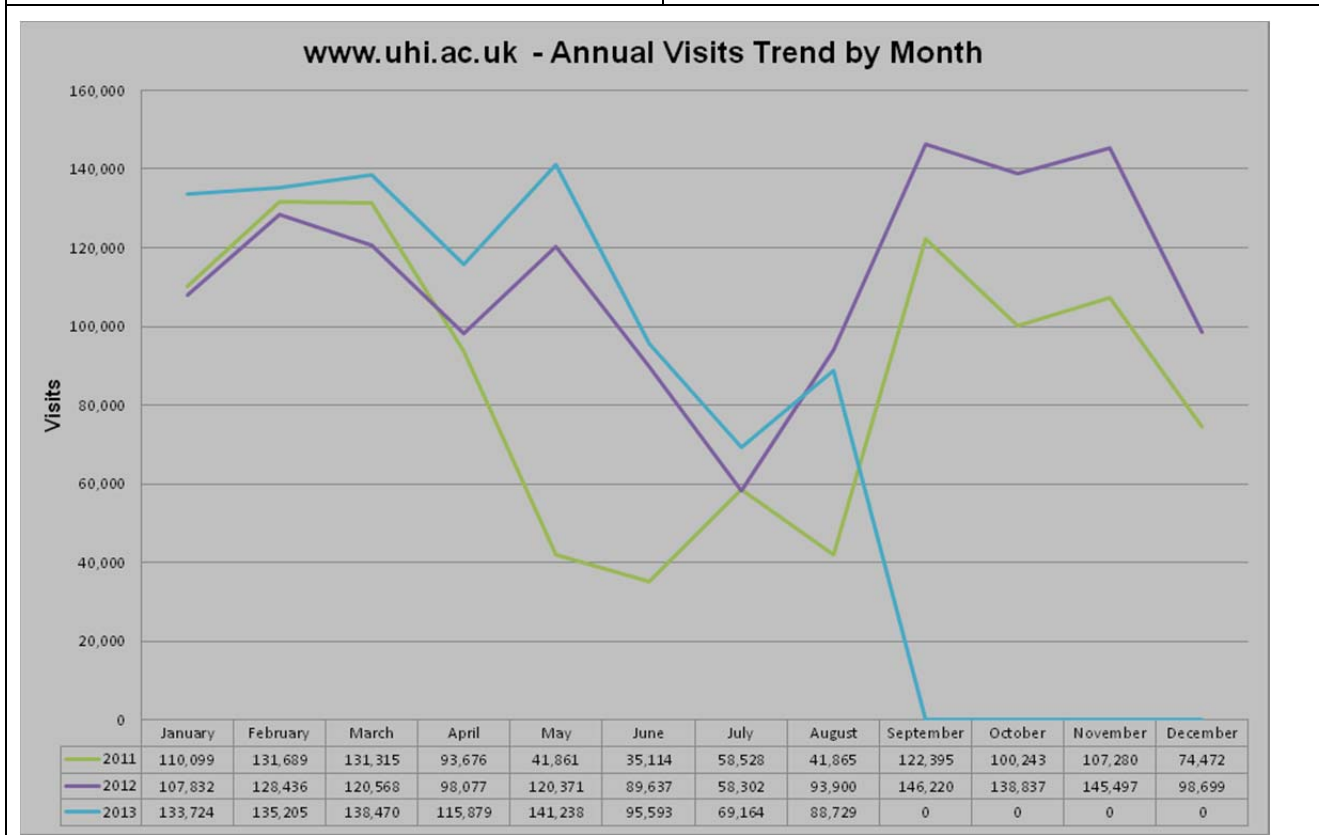

Visits – 88,729		2.7% 42.9% 28.3%	of users use the site search from Google Direct from outwith UK Mobile (of which 71.5% Apple) Average page load time
vs Last Month vs Last Year	▲28% ▼5.5%	13% 14.7% 7.62s	

Courses by month (previous month)	Courses by year-to-date
- BSc Hons Psychology (-) - BSc Hons Marine Science (-) - PGDE Primary Teaching (8) - BA Hons Child & Youth Studies (5) - BA Hons Adventure Tourism Management (4) - HNC Applied Sciences Pathway to Medicine (21) - BA Hons Golf Management (-) - BSc Hons Environmental Science (3) - BSc Oral Science (10) - BA Hons Business & Management (6)	- BSc Hons Psychology - BA Hons Adventure Tourism Management - BSc Hons Environmental Science - BA Hons Child & Youth Studies - BSc Hons Marine Science - PGDE Primary Teaching - BA Hons Golf Management - BA Hons Business and Management - BSc Oral Health Science - BA Hons Fine Art

Applications	
Clicks to UCAS 0 (-)	Internal Applications (Degrees) 498 (46%) (pageviews)

Social Media			
Facebook Likes 6247 +819	Twitter Followers 4839 +118	YouTube Views 13176 +757	Flickr Views 78493 +5014