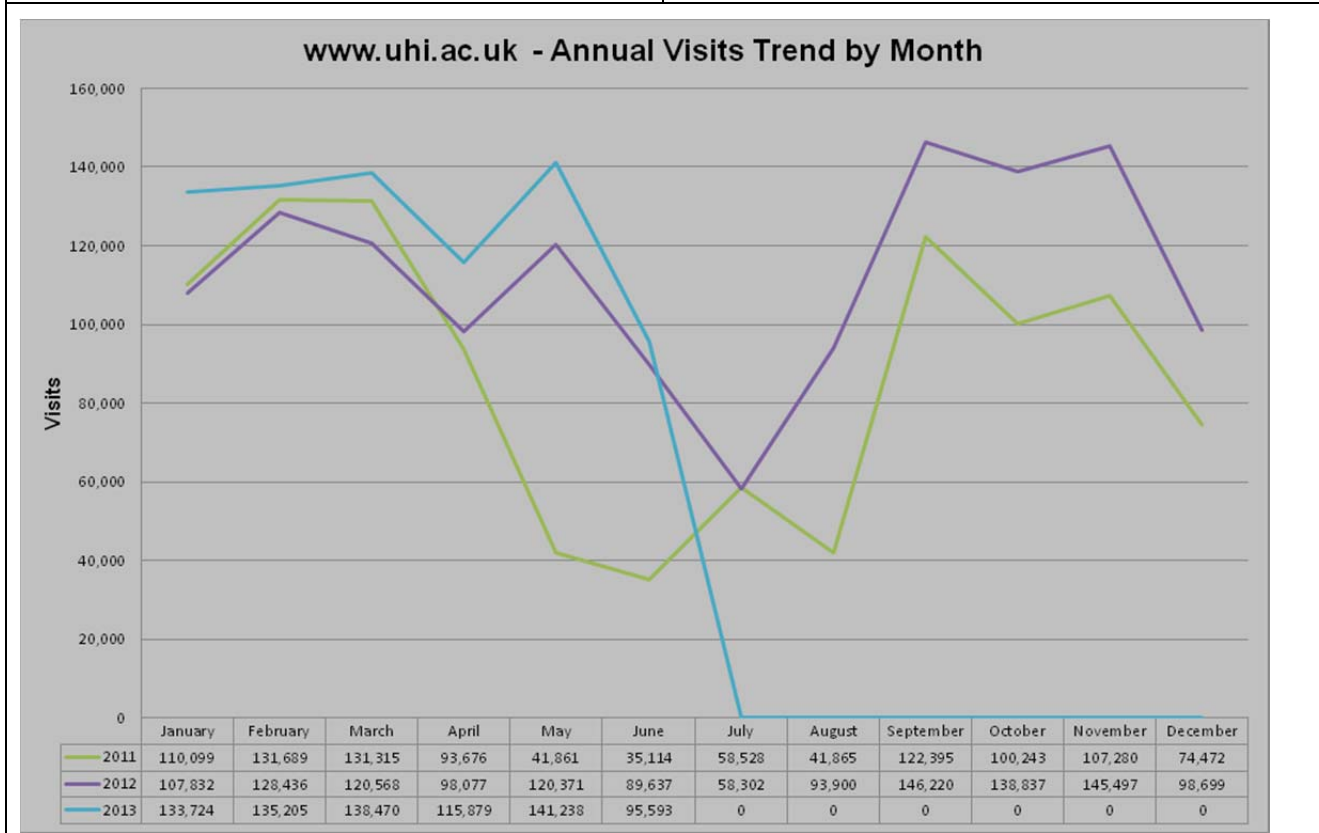

Visits – 95,593		4%	of users use the site search from Google Direct from outwith UK Mobile (of which 71.7% Apple) Average page load time
vs Last Month	▼32%	39.6%	
vs Last Year	▲29.9%	31.3%	
		9.3%	
		12.7%	
		3.09s	

Courses by month (previous month)	Courses by year-to-date
- BSc Hons Psychology (-) - BA Hons Child & Youth Studies (5) - BA Hons Adventure Tourism Management (2) - BA Hons Golf Management (-) - BSc Hons Environmental Science (10) - PGDE Primary Teaching (3) - CertHE An Cursa Adhartais (117) - BA Hons Business & Management (-) - BA Hons Fine Art (20) - BSc Hons Marine Science (11)	- BSc Hons Psychology - BA Hons Adventure Tourism Management - BSc Hons Environmental Science - BA Hons Child & Youth Studies - BA Hons Golf Management - PGDE Primary Teaching - BSc Hons Marine Science - BA Hons Business and Management - BSc Oral Health Science - BA Hons Popular Music

Applications
Clicks to UCAS 11 (57%)
Internal Applications (Degrees) 419 (74.6%) (pageviews)

Social Media			
Facebook Likes 5363 +207	Twitter Followers 4648 +148	YouTube Views 11859 +592	Flickr Views 71078 +1047