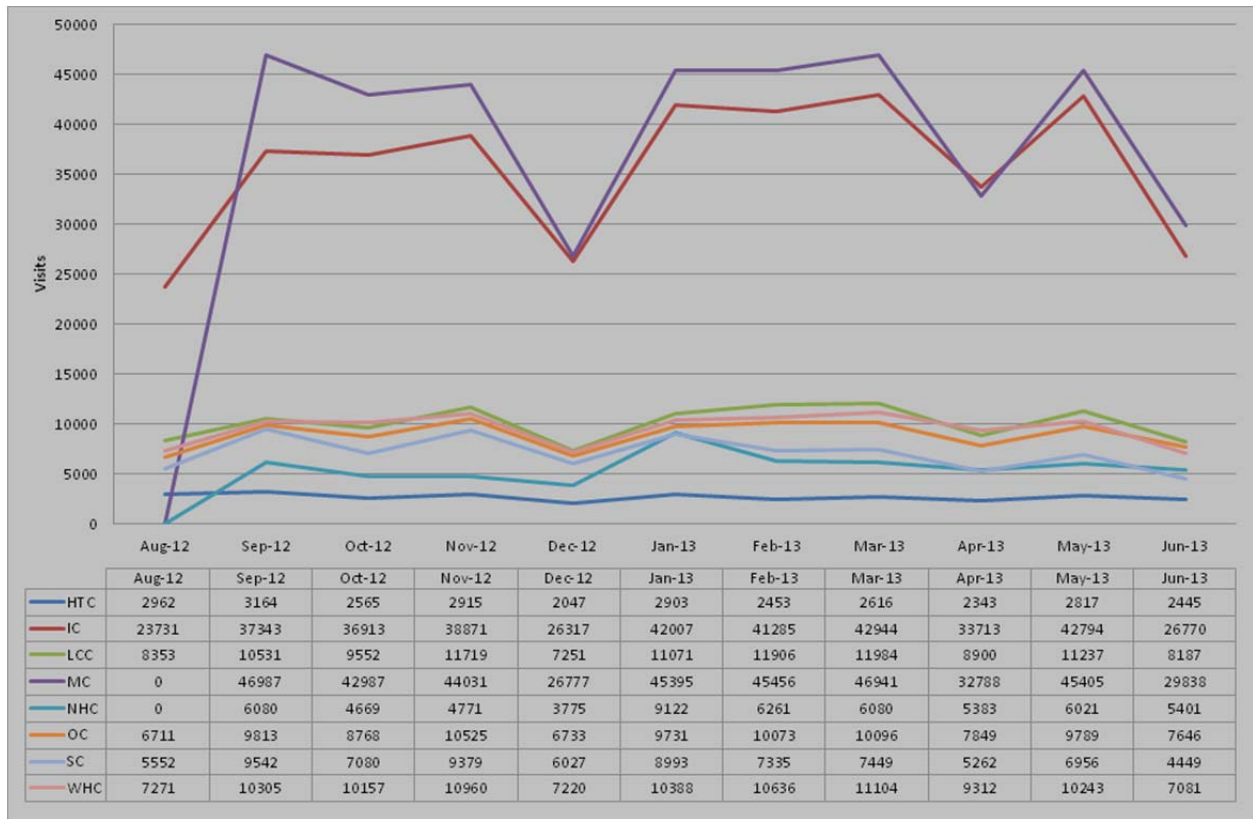

Annual Cycle - One Web Partners

Referrals to www.uhi.ac.uk

From One-Web		From non-One-Web	
www.inverness.uhi.ac.uk	634	perth.uhi.ac.uk	767
www.orkney.uhi.ac.uk	199	smo.uhi.ac.uk	409
www.moray.uhi.ac.uk	140	sams.ac.uk	241
www.whc.uhi.ac.uk	119	www2.smo.uhi.ac.uk	164
www.lews.uhi.ac.uk	115	argyllcollege.uhi.ac.uk	25
www.northhighland.uhi.ac.uk	14	nafc.ac.uk	3
www.shetland.uhi.ac.uk	10		
www.htc.uhi.ac.uk	4		

PPC Activity (Spend £1568.35, 5.4% of external pageviews)

Campaign	Pageviews	Goal Value
Online Learning Feb 2013	8848	£1,167.50
Hero Courses - Jan 2013	744	£251.50
Local Message SN University	24	£0.00
Local Message SN Courses	15	£103.50
Celtic Connections - Jan 2013	2	£1.00