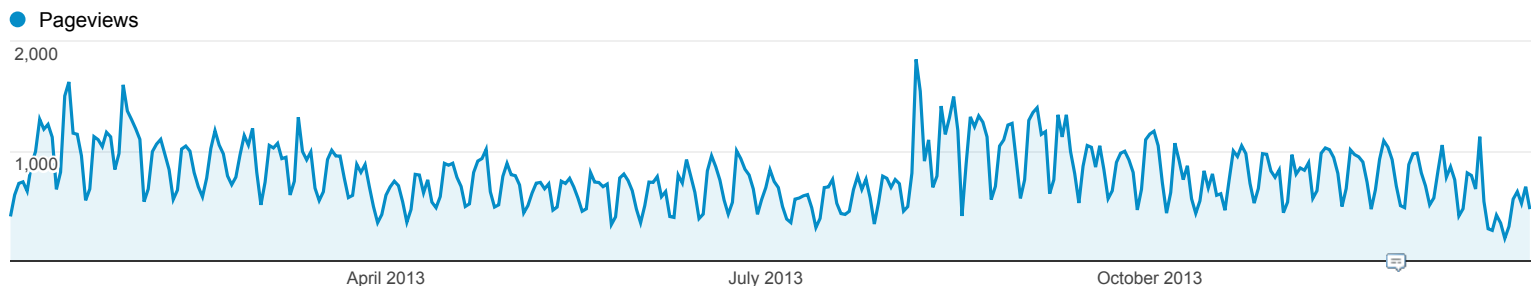

Jan 1, 2013 - Dec 31, 2013

Course List

All Sessions
7.35%

+ Add Segment

Report Tab

Page	Pageviews	Sessions
	287,064 % of Total: 7.35% (3,907,698)	63,073 % of Total: 4.29% (1,470,917)
1. /en/courses/bsc-hons-psychology/	7,926 (2.76%)	1,055 (1.67%)
2. /en/courses/pgde-primary-teaching/	6,743 (2.35%)	1,646 (2.61%)
3. /en/courses/ba-hons-adventure-tourism-management/	6,544 (2.28%)	2,444 (3.87%)
4. /en/courses/ba-hons-child-and-youth-studies/	5,571 (1.94%)	1,095 (1.74%)
5. /en/courses/bsc-hons-marine-science/	5,517 (1.92%)	2,047 (3.25%)
6. /en/courses/bsc-hons-environmental-science/	5,497 (1.91%)	2,267 (3.59%)
7. /en/courses/ba-hons-golf-management/	5,324 (1.85%)	2,868 (4.55%)
8. /en/courses/bsc-oral-health-science/	4,959 (1.73%)	2,307 (3.66%)
9. /en/courses/ba-hons-business-and-management/	4,559 (1.59%)	424 (0.67%)
10. /en/courses/beng-hons-aircraft-engineering/	3,986 (1.39%)	1,080 (1.71%)
11. /en/courses/ba-hons-applied-music/	3,710 (1.29%)	972 (1.54%)
12. /en/courses/ba-childhood-practice/	3,411 (1.19%)	811 (1.29%)
13. /en/courses/ba-hons-fine-art/	3,400 (1.18%)	1,608 (2.55%)
14. /en/courses/msc-sustainable-rural-development/	3,367 (1.17%)	1,103 (1.75%)
15. /en/courses/hnc-applied-sciences-pathway-to-medicine/	3,319 (1.16%)	981 (1.56%)
16. /en/courses/mlitt-viking-studies/	3,308 (1.15%)	651 (1.03%)
17. /en/courses/med-masters-of-education/	3,258 (1.13%)	442 (0.70%)
18. /en/courses/ba-hons-popular-music/	3,177 (1.11%)	1,391 (2.21%)
19. /en/courses/hnc-accounting/	3,033 (1.06%)	236 (0.37%)
20. /en/courses/ba-hons-social-sciences/	2,957 (1.03%)	382 (0.61%)
21. /en/courses/hnc-engineering-systems/	2,950 (1.03%)	571 (0.91%)
22. /en/courses/hnc-applied-sciences/	2,873 (1.00%)	605 (0.96%)
23. /en/courses/ba-hons-health-studies/	2,864 (1.00%)	401 (0.64%)